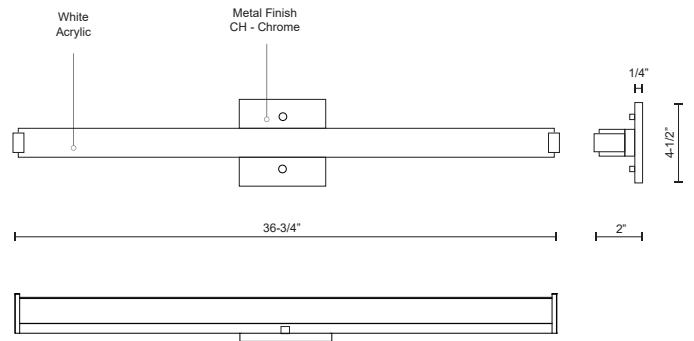

**LATITUDE-SLIM
VL4737-CH**
VANITY

PROJECT

DESCRIPTION

Simplistic Modern LED with rectangular shaped white acrylic finished with chrome end caps and matching canopy. Equipped with our powerful 120V AC LED technology, and may be mounted horizontally or vertically. Available in three different sizes and four different design styles.

SPECIFICATION DETAILS

* For custom options, consult factory for details.

Fixture Dimensions	W36-3/4" x H4-1/2" x E2"
Light Source	AC LED Module
Wattage	43W
Total Lumens	3600lm
Delivered Lumens	CH-2331lm
Voltage	120V
Color Temperature	3000K
CRI (Ra)	90CRI
Optional Color Temps	2700K - 5000K Available, Minimum Order Quantities Apply
LED Rated Life	50,000 hours
Dimming	100% - 10%, ELV Dimmer (Not Included)
Diffuser Details	White Acrylic Diffuser
ADA Compliant	Yes
Location	Damp
Compliance	ADA
Warranty	5 Years
Mounting Style	All Orientation; Wall;
Canopy Dimensions	W4-1/2" x H4-1/2" x E1/4"
Finish Option(s)	Chrome