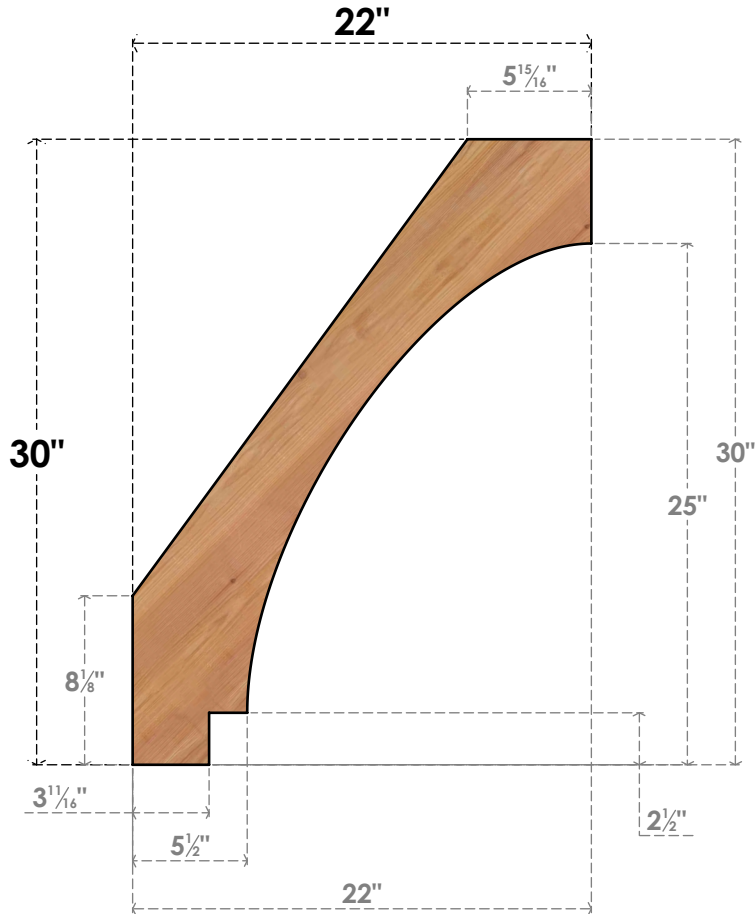

BRC06X22X30IMP00SWR

5 1/2"W X 22"D X 30"H IMPERIAL SMOOTH BRACE, WESTERN RED CEDAR

SIDE

FRONT

EKENA MILLWORK
2300 WEST MAIN ST.
CLARKSVILLE, TX 75426
TOLL FREE: 866-607-0453
WWW.EKENAMILLWORK.COM

NOTES

1. INSTALLATION TO BE COMPLETED IN ACCORDANCE WITH MANUFACTURER'S SPECIFICATIONS.
2. DRAWING MAY NOT BE TO SCALE
3. THIS DRAWING IS INTENDED FOR DESIGN AND PLANNING PURPOSES ONLY.
4. ALL INFORMATION CONTAINED HEREIN WAS CURRENT AT THE TIME OF DEVELOPMENT BUT MUST BE REVIEWED AND APPROVED BY THE PRODUCT MANUFACTURER TO BE CONSIDERED ACCURATE.
5. PRODUCTS ARE NOT KILN DRIED. THIS ITEM IS UNIQUE AND WILL CONTAIN THE NATURAL VARIATIONS THAT THE WOOD SPECIES OFFERS. THIS MAY RESULT IN VARIATIONS UP TO 1/4"