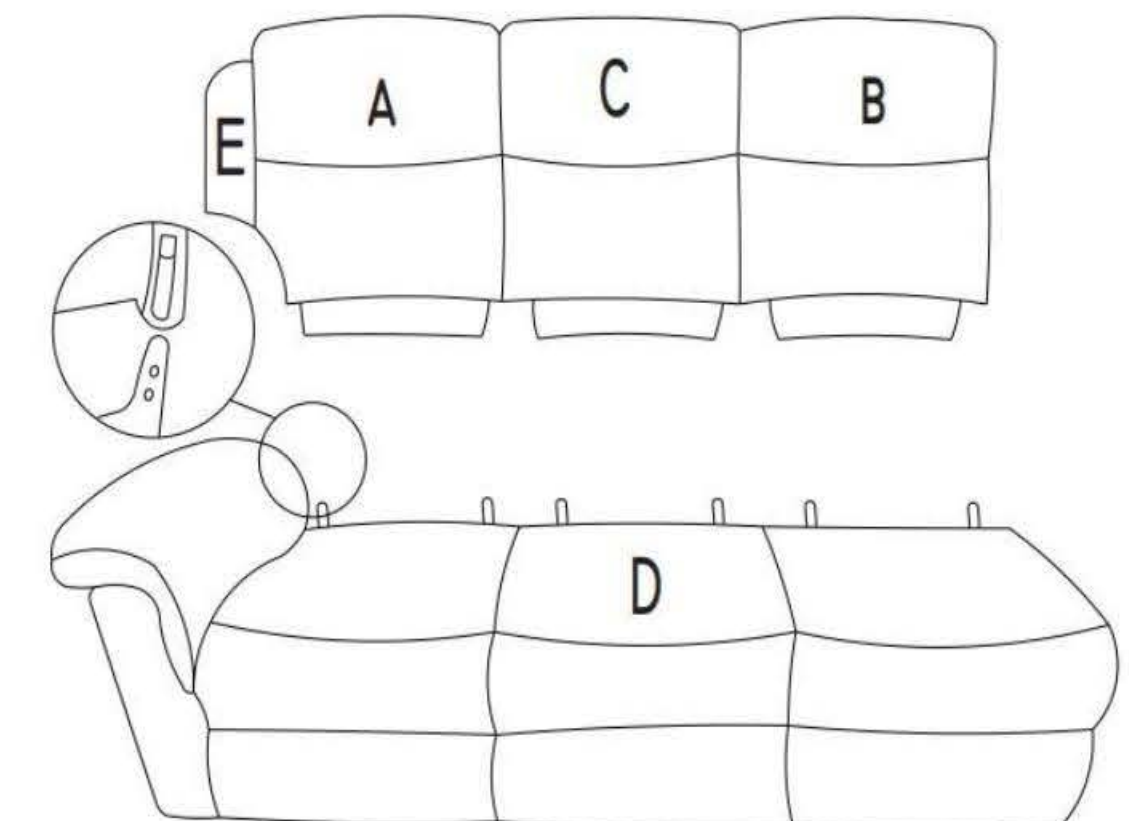

ASSEMBLY INSTRUCTION

(ITEM #:SQ9089 SECTIONAL RECLINER)

RECLINER SOFA PART LIST

DESCRPNNO	DRAWNG	PART NAME	QTY(PCS)	DESCRPNNO	DRAWNG	PART NAME	QTY(PCS)
A		LEFT BACK	1	D		SOFA BASE	1
B		RIGHT BACK	1	E		LEFT EAR	1
C		MIDDLE BACK	1				

CHAISE PART LIST

DESCRPNNO	DRAWNG	PART NAME	QTY(PCS)	DESCRPNNO	DRAWNG	PART NAME	QTY(PCS)
A		LEFT BACK	1	D		SOFA BASE	1
B		RIGHT BACK	1				
C		MIDDLE BACK	1				

STEP 1 EARS

Align the male and female brackets on the ears and back and push down tightly to secure

STEP 2 BACKS

Align the male and female brackets on the base and back and push down tightly to secure

STEP 1 BACKS

Align the male and female brackets on the base and back and push down tightly to secure