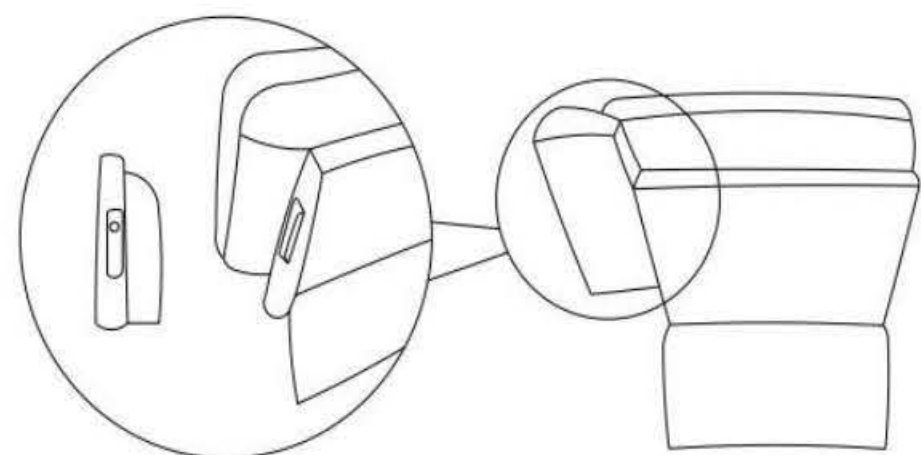

ASSEMBLY INSTRUCTION

(ITEM #:SQ9089 SECTIONAL RECLINER)

RECLINER SOFA PART LIST

DESCRPNNO	DRAWNG	PART NAME	QTY(PCS)	DESCRPNNO	DRAWNG	PART NAME	QTY(PCS)
A		LEFT BACK	1	D		SOFA BASE	1
B		RIGHT BACK	1	E		LEFT EAR	1
C		MIDDLE BACK	1				

CHAISE PART LIST

DESCRPNNO	DRAWNG	PART NAME	QTY(PCS)	DESCRPNNO	DRAWNG	PART NAME	QTY(PCS)
A		LEFT BACK	1	D		SOFA BASE	1
B		RIGHT BACK	1				
C		MIDDLE BACK	1				

STEP 1 EARS

Align the male and female brackets on the ears and back and push down tightly to secure

STEP 2 BACKS

Align the male and female brackets on the base and back and push down tightly to secure

STEP 1 BACKS

Align the male and female brackets on the base and back and push down tightly to secure