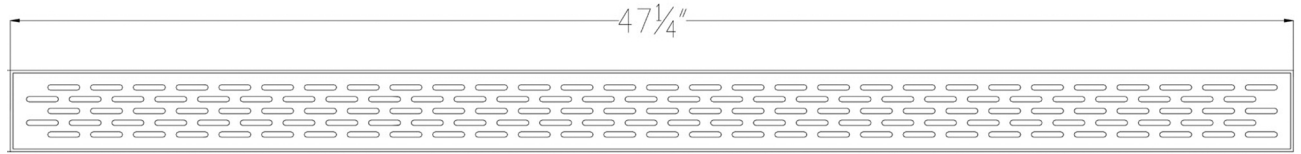

# 47" Stainless Steel Linear Shower Drain with Groove Holes

SA B45.4

**Note:** All product dimensions are approximate and should be verified on site prior to installation.  
Visit [www.ALFIbrand.com](http://www.ALFIbrand.com) for more information.