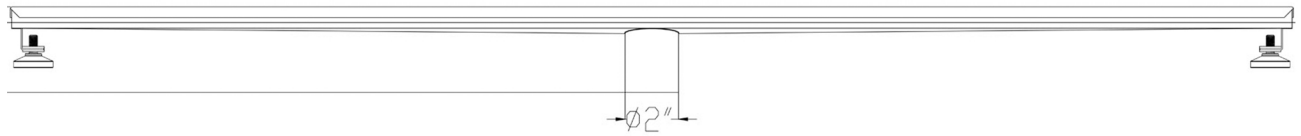

# 47" Stainless Steel Linear Shower Drain with Groove Holes

SA B45.4

**Note:** All product dimensions are approximate and should be verified on site prior to installation.  
Visit [www.ALFIbrand.com](http://www.ALFIbrand.com) for more information.