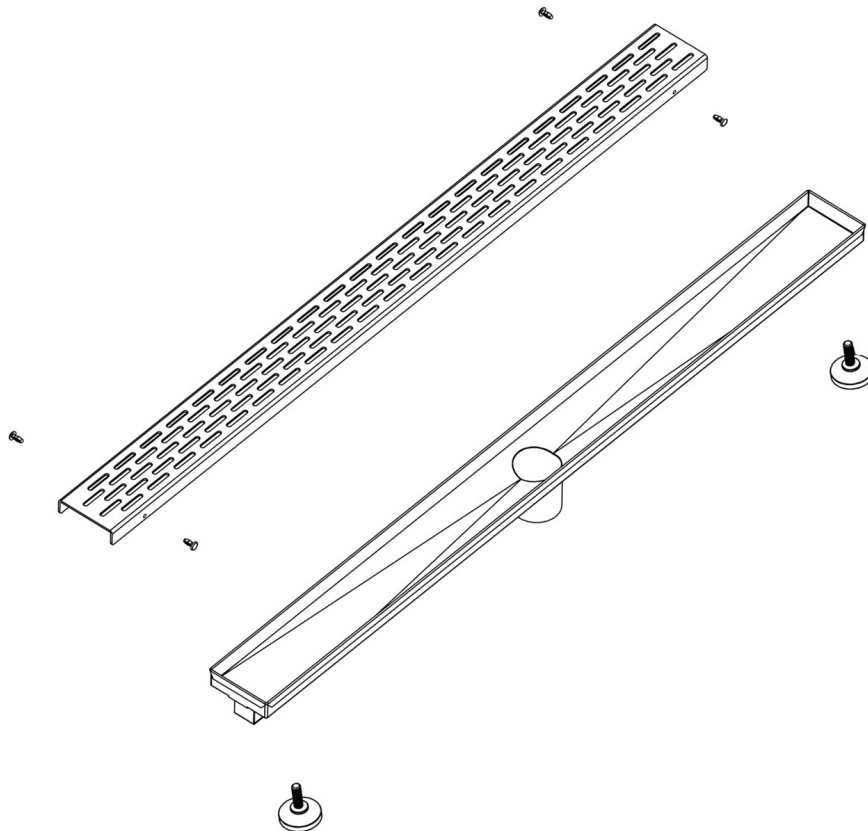

**ABLD47C**

# 47" Stainless Steel Linear Shower Drain with Groove Holes

SA B45.4

**Note:** All product dimensions are approximate and should be verified on site prior to installation.  
Visit [www.ALFIbrand.com](http://www.ALFIbrand.com) for more information.