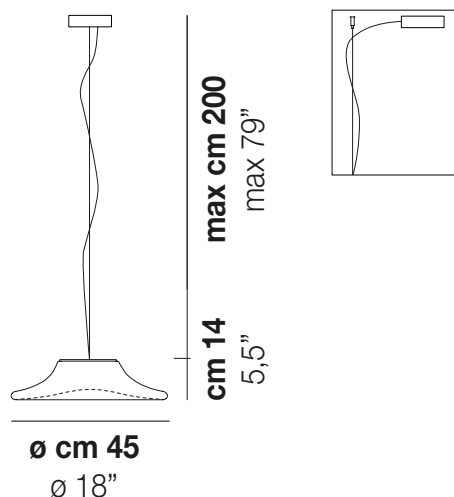

INCANTO SP 2

TECHNICAL DATA:

1x12W 120V/60HZ

1x12W 120V/60HZ

1x12W 120V/60HZ

1x12W 120V/60HZ

CERTIFICATIONS:

Led 2700 K 12 W 35 V 1500 lm DIM2 Phase Cut

Led 2700 K 12 W 35 V 1500 lm DIM3 0-10V, Push

Led 3000 K 12 W 35 V 1600 lm DIM2 Phase Cut

Led 3000 K 12 W 35 V 1500 lm DIM3 0-10V, Push

VOLUME Mc 0,1
GROSS WEIGHT Kg 7
NET WEIGHT Kg 5

download

SHADE FINISHING

BCSF

FRAME FINISHING

BO