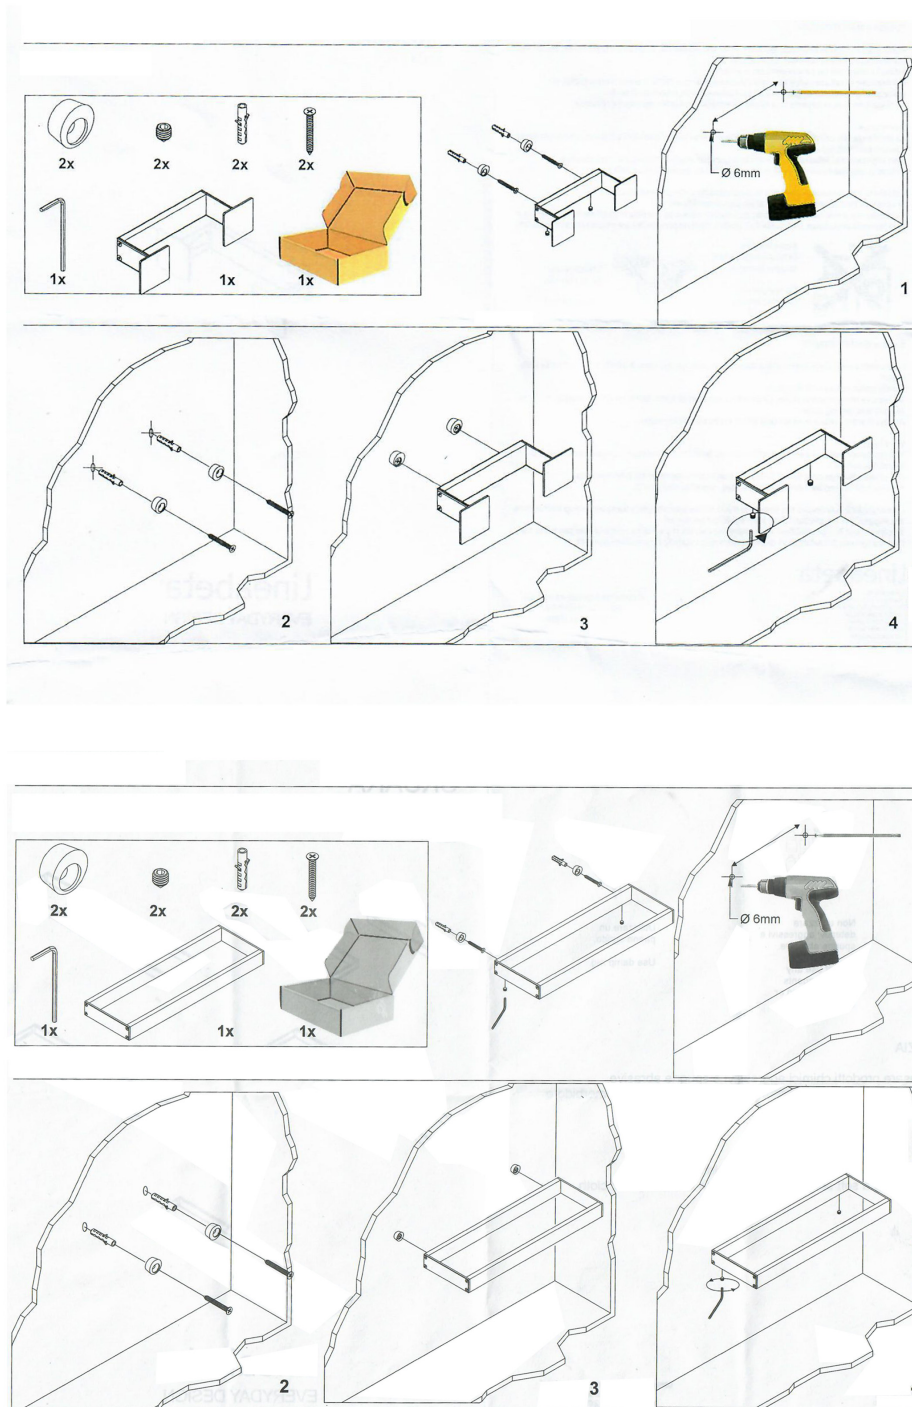

Installation Instructions

**Installation
Instructions**

**Model |
Skudara Accessories**

Dimensions Metric
1 inch = 2.54 cm
1 inch = 25.4 mm

**WS[®]
BATH
COLLECTIONS**

1051 Lea Drive - Collegeville, PA 19426
Tel. 215 513 9400 - Fax 610 831 0215
www.ws bathcollections.com - info@ws bathcollections.com