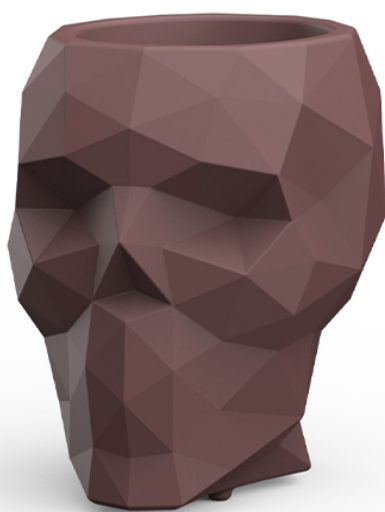

Skull planter 107x82x100

by Teresa Sapey

Skull is a celebration of bold beauty and intrigue. Inspired by the skulls that caught her attention on various trips, Sapey has created a series of pieces that blend art and functionality. Each element radiates an aura of intrigue and unique style, destined to become the center of attention.

Info

Description

Weight: 25 Kg

Skull. Planter 100
Skull. Maceta 100
C = 55 x 46 x 71 - 21 3/8" x 18" x 28"
86.2 L
22 4/5 gal
46103A

Finishes

finishes

BASIC

Ref. 46103A