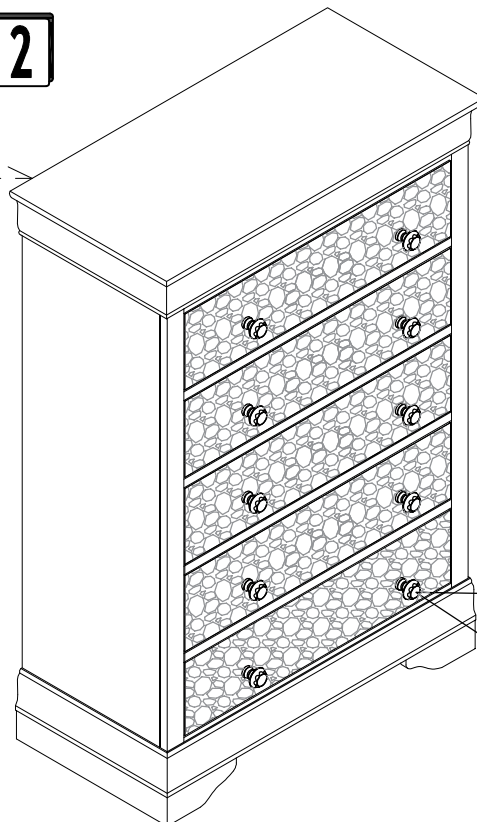

## CHEST - WHITE / GREY

### PARTS LIST

NO	DESCRIPTION	QTY
1	CHEST	1 PC.

### HARDWARE LIST

NO	DESCRIPTION	SIZE	QTY
A	TIP RESTRAINT		1 PC.

A 

TOOL REQUIRED (NOT PROVIDED)

**STEP 2**

**STEP 1**