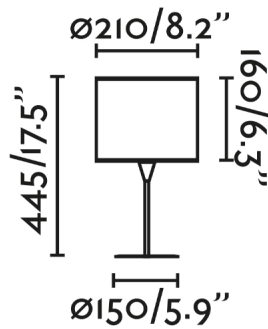

### General characteristics

Fixation	Table
voltage	120V
Hertz	60Hz
Cable length	0.02 ft
Switch type	On/Off
Max. Power	15W