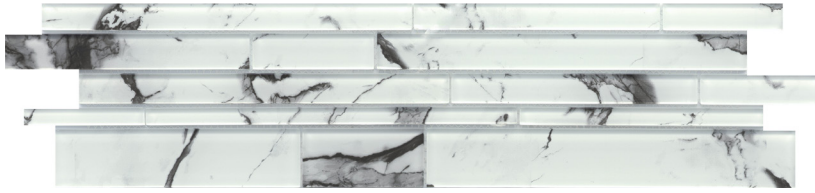

Zen™ is an alluring glass mosaic series that encapsulates contemporary motifs. High-definition printing achieves soothing movement influenced by marble and wood looks. Inspiring peaceful interiors, Zen™ is ideal for kitchen and bath surfaces and backsplashes.

ZEN™
Glass Mosaic

Bliss

Calm

Ease

Peace

Quiet

Serene

Testing	Shade Variation Rating
Results*	V2