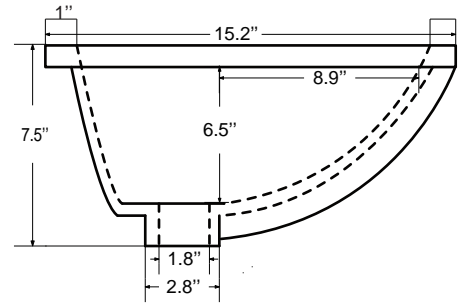

Dimensions

Front

Back

Side

Top

Features:

- Solid Wood & Hardwood Construction
- 3 Soft-close Drawers
- 2 Soft-close Door
- Brushed nickel hardware
- Adjustable leg levelers
- cUPC Undermount Basin

Dimensions:

48"×22"×34-1/2" (With Top)
 47"×21"×33-1/2" (Vanity Only)

Vanity Finish:

White (W)
 Sapphire Gray (SG)

Countertop:

Italian carrara white marble (CW)

Certification:

CARB P2

Countertop & Sink

Dimensions:

Countertop: 48"×22"×1"

Rectangle undermount basin: 20.1"×15.2"×7.5"