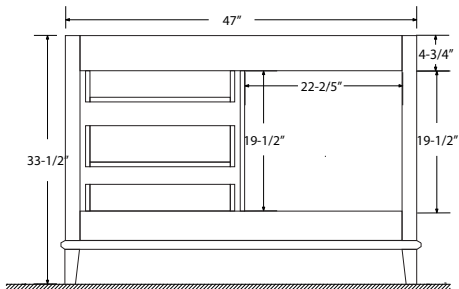

Dimensions

Front

Back

Side

Top

Features:

- Solid Wood & Hardwood Construction
- 3 Soft-close Drawers
- 2 Soft-close Door
- Brushed nickel hardware
- Adjustable leg levelers
- cUPC Undermount Basin

Dimensions:

48"×22"×34-1/2" (With Top)
 47"×21"×33-1/2" (Vanity Only)

Vanity Finish:

White (W)
 Sapphire Gray (SG)

Countertop:

Italian carrara white marble (CW)

Certification:

CARB P2

Countertop & Sink

Dimensions:

Countertop: 48"×22"×1"

Rectangle undermount basin: 20.1"×15.2"×7.5"