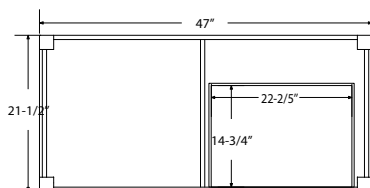

Dimensions

Front

Back

Side

Top

Features:

- Solid Wood & Hardwood Construction
- 3 Soft-close Drawers
- 2 Soft-close Door
- Brushed nickel hardware
- Adjustable leg levelers
- cUPC Undermount Basin

Dimensions:

48"×22"×34-1/2" (With Top)
 47"×21"×33-1/2" (Vanity Only)

Vanity Finish:

White (W)
 Sapphire Gray (SG)

Countertop:

Italian carrara white marble (CW)

Certification:

CARB P2

Countertop & Sink

Dimensions:

Countertop: 48"×22"×1"

Rectangle undermount basin: 20.1"×15.2"×7.5"