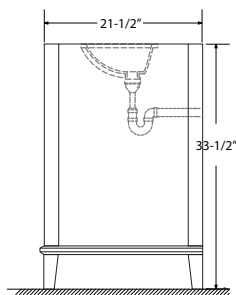

Dimensions

Front

Back

Side

Top

Features:

- Solid Wood & Hardwood Construction
- 3 Soft-close Drawers
- 2 Soft-close Door
- Brushed nickel hardware
- Adjustable leg levelers
- cUPC Undermount Basin

Dimensions:

48"×22"×34-1/2" (With Top)
 47"×21"×33-1/2" (Vanity Only)

Vanity Finish:

White (W)
 Sapphire Gray (SG)

Countertop:

Italian carrara white marble (CW)

Certification:

CARB P2

Countertop & Sink

Dimensions:

Countertop: 48"×22"×1"

Rectangle undermount basin: 20.1"×15.2"×7.5"