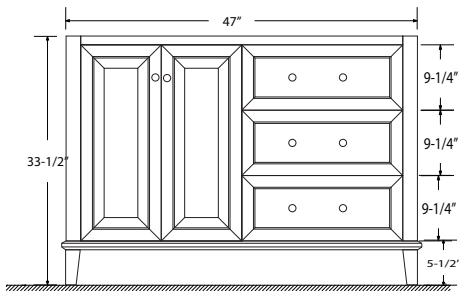

Dimensions

Front

Back

Side

Top

Features:

- Solid Wood & Hardwood Construction
- 3 Soft-close Drawers
- 2 Soft-close Door
- Brushed nickel hardware
- Adjustable leg levelers
- cUPC Undermount Basin

Dimensions:

48"×22"×34-1/2" (With Top)
 47"×21"×33-1/2" (Vanity Only)

Vanity Finish:

White (W)
 Sapphire Gray (SG)

Countertop:

Italian carrara white marble (CW)

Certification:

CARB P2

Countertop & Sink

Dimensions:

Countertop: 48"×22"×1"

Rectangle undermount basin: 20.1"×15.2"×7.5"