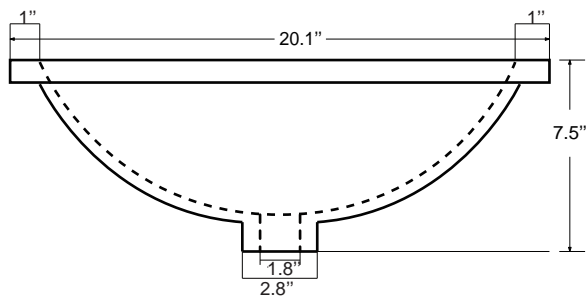

Dimensions

Front

Back

Side

Top

Features:

- Solid Wood & Hardwood Construction
- 3 Soft-close Drawers
- 2 Soft-close Door
- Brushed nickel hardware
- Adjustable leg levelers
- cUPC Undermount Basin

Dimensions:

48"×22"×34-1/2" (With Top)
 47"×21"×33-1/2" (Vanity Only)

Vanity Finish:

White (W)
 Sapphire Gray (SG)

Countertop:

Italian carrara white marble (CW)

Certification:

CARB P2

Countertop & Sink

Dimensions:

Countertop: 48"×22"×1"

Rectangle undermount basin: 20.1"×15.2"×7.5"