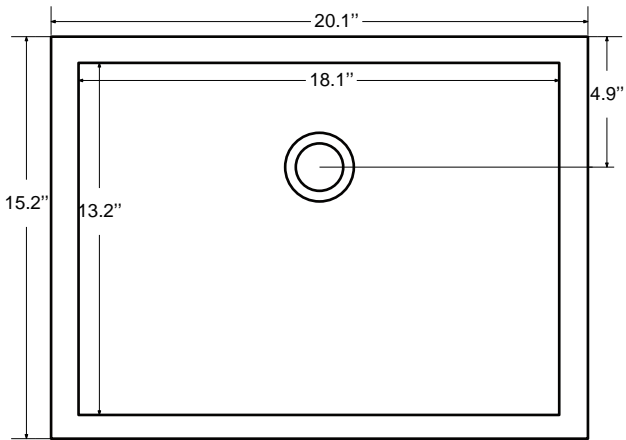

Dimensions

Front

Back

Side

Top

Features:

- Solid Wood & Hardwood Construction
- 3 Soft-close Drawers
- 2 Soft-close Door
- Brushed nickel hardware
- Adjustable leg levelers
- cUPC Undermount Basin

Dimensions:

48"×22"×34-1/2" (With Top)
 47"×21"×33-1/2" (Vanity Only)

Vanity Finish:

White (W)
 Sapphire Gray (SG)

Countertop:

Italian carrara white marble (CW)

Certification:

CARB P2

Countertop & Sink

Dimensions:

Countertop: 48"×22"×1"

Rectangle undermount basin: 20.1"×15.2"×7.5"