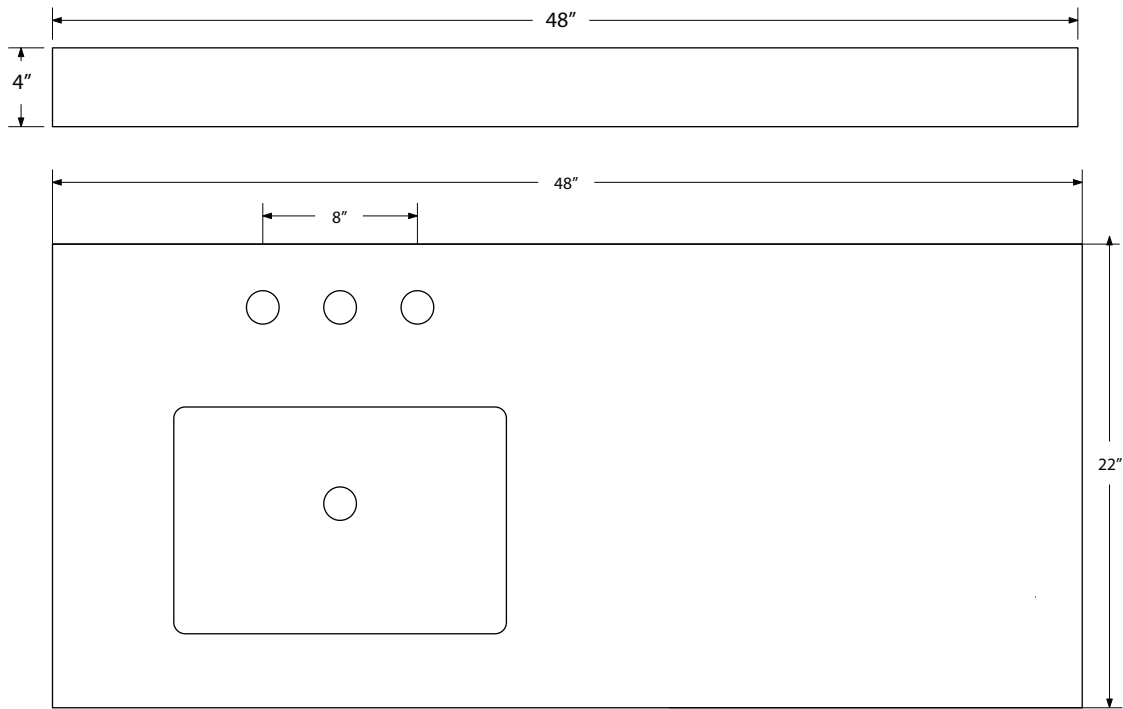

Dimensions

Front

Back

Side

Top

Features:

- Solid Wood & Hardwood Construction
- 3 Soft-close Drawers
- 2 Soft-close Door
- Brushed nickel hardware
- Adjustable leg levelers
- cUPC Undermount Basin

Dimensions:

48"×22"×34-1/2" (With Top)
 47"×21"×33-1/2" (Vanity Only)

Vanity Finish:

White (W)
 Sapphire Gray (SG)

Countertop:

Italian carrara white marble (CW)

Certification:

CARB P2

Countertop & Sink

Dimensions:

Countertop: 48"×22"×1"

Rectangle undermount basin: 20.1"×15.2"×7.5"