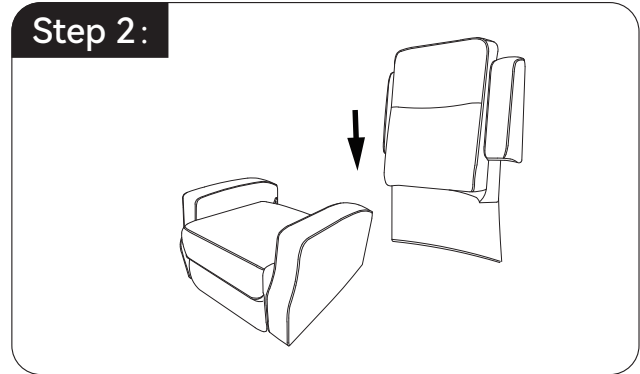

NO	DESCRIPTION	SKETCH	QTY
1	Seat Frame	 A line drawing of a seat frame, showing a rectangular base with a curved backrest and a seat cushion area.	1PC
2	Backrest	 A line drawing of a backrest, showing a rectangular shape with a curved top edge and a small protrusion at the bottom.	1PC

⚠ Maximum weight capacity: 400lbs

ASSEMBLY INSTRUCTIONS

Tool-Free Setup: One person can complete installation in under 3 minutes.

Open the box and packaging, take out the seat frame (A) and backrest (B) .