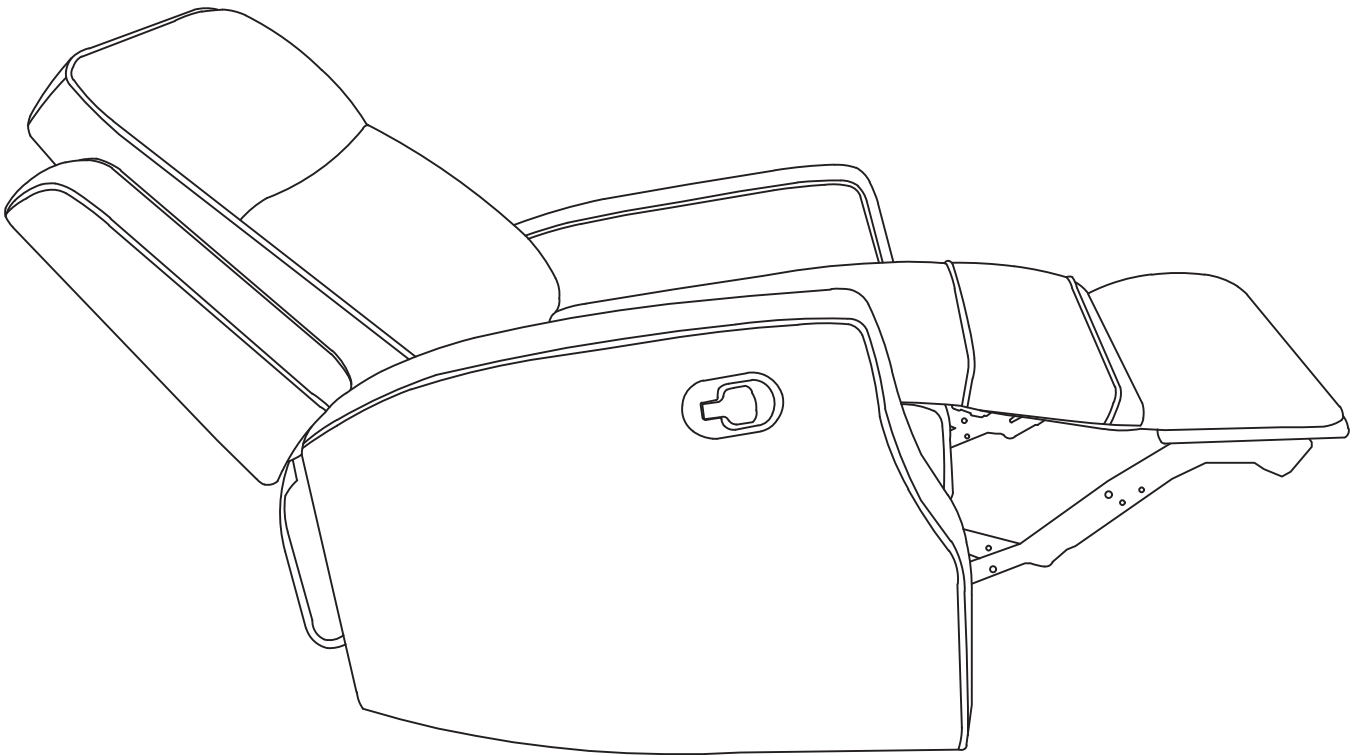

USER MANUAL

COMFORT SOFA CHAIR

THE COMFORT SOFA CHAIR IS CRAFTED TO DELIVER AN EXCEPTIONAL SEATING EXPERIENCE, MERGING THE EXPANSIVE COMFORT OF A SOFA WITH A THOUGHTFULLY SCALED FOOTPRINT.

PACKAGE CONTENTS/PART LIST

NO	DESCRIPTION	SKETCH	QTY
1	Seat Frame	 A line drawing of a seat frame, showing a rectangular base with a curved backrest and a seat cushion area.	1PC
2	Backrest	 A line drawing of a backrest, showing a rectangular shape with a curved top edge and a small protrusion at the bottom.	1PC

⚠ Maximum weight capacity: 400lbs

ASSEMBLY INSTRUCTIONS

Tool-Free Setup: One person can complete installation in under 3 minutes.

Open the box and packaging, take out the seat frame (A) and backrest (B) .