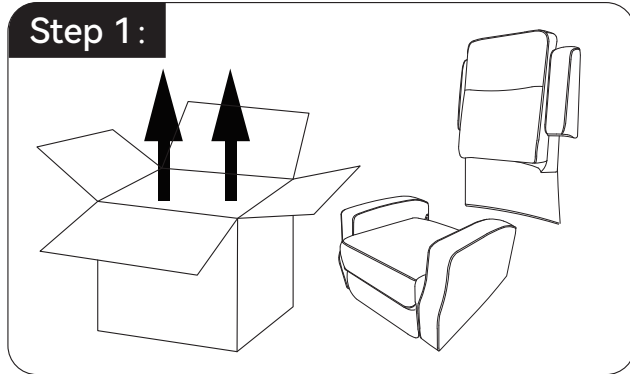

ASSEMBLY INSTRUCTIONS

Tool-Free Setup: One person can complete installation in under 3 minutes.

Open the box and packaging, take out the seat frame (A) and backrest (B) .