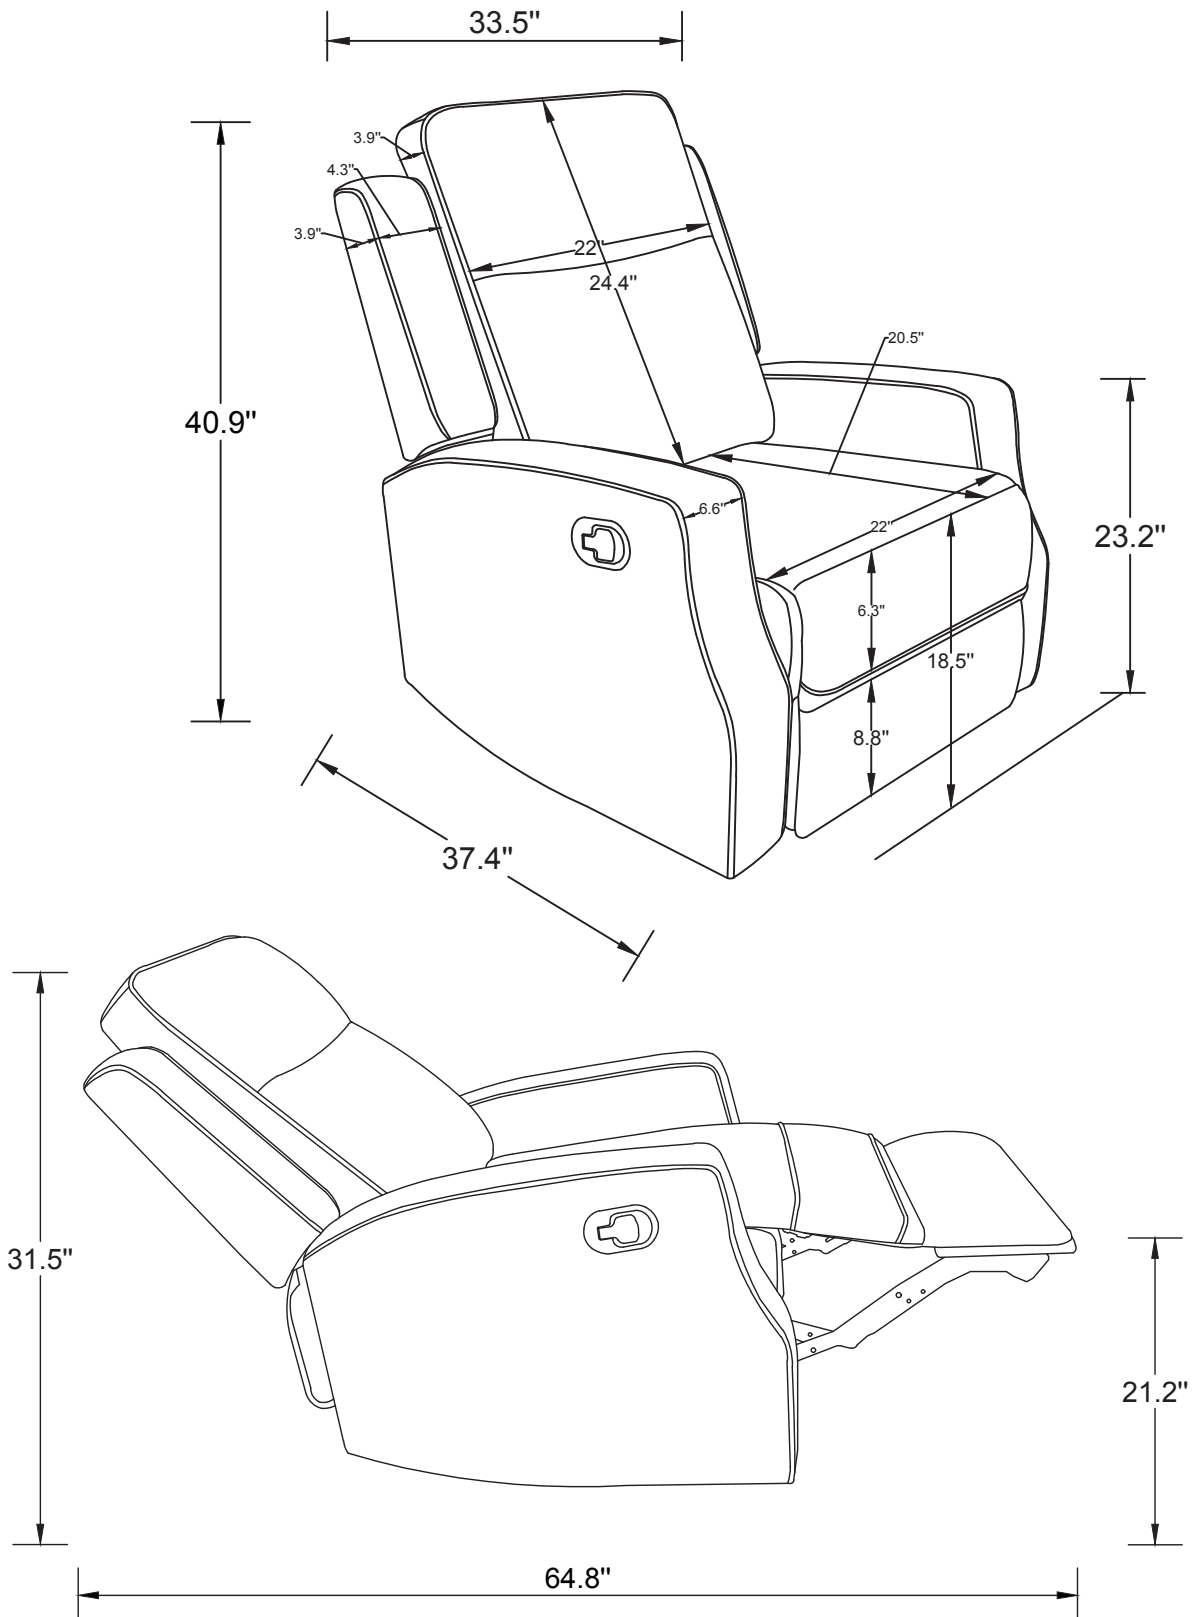

USER MANUAL

COMFORT SOFA CHAIR

THE COMFORT SOFA CHAIR IS CRAFTED TO DELIVER AN EXCEPTIONAL SEATING EXPERIENCE, MERGING THE EXPANSIVE COMFORT OF A SOFA WITH A THOUGHTFULLY SCALED FOOTPRINT.

PACKAGE CONTENTS/PART LIST

NO	DESCRIPTION	SKETCH	QTY
1	Seat Frame	 A line drawing of a seat frame, showing a rectangular base with a curved backrest and a seat cushion area.	1PC
2	Backrest	 A line drawing of a backrest, showing a rectangular shape with a curved top edge and a small protrusion at the bottom.	1PC

⚠ Maximum weight capacity: 400lbs

ASSEMBLY INSTRUCTIONS

Tool-Free Setup: One person can complete installation in under 3 minutes.

Open the box and packaging, take out the seat frame (A) and backrest (B) .