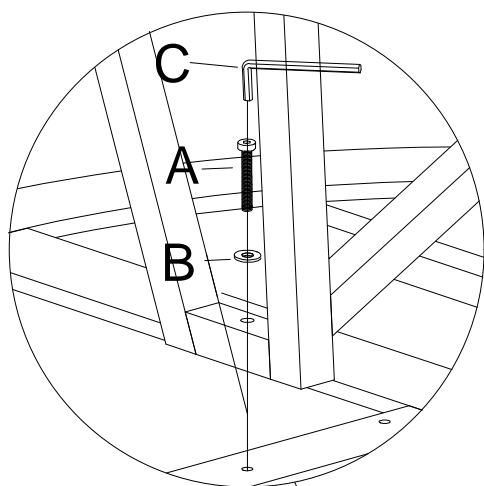

DINING TABLE ASSEMBLY INSTRUCTION (TOTAL 2 BOXES)

A x 4 pcs (M8x60mm)

B x 4 pcs (Φ20mm)

C x 1 pc

1

Thank you for your purchase.