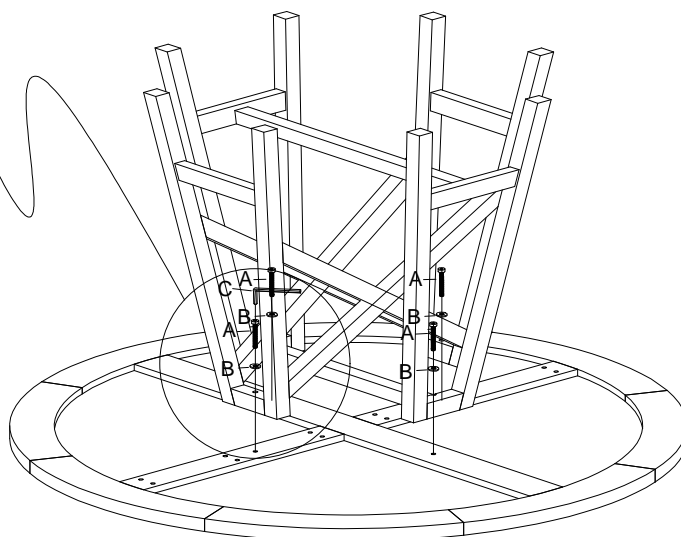

DINING TABLE ASSEMBLY INSTRUCTION (TOTAL 2 BOXES)

A x 4 pcs (M8x60mm)

B x 4 pcs (Φ20mm)

C x 1 pc

1

Thank you for your purchase.