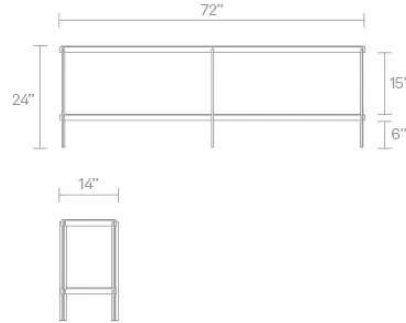

BLACK MARBLE

Product Details	CM1-COFTBL-BK	BLACK MARBLE	\$1,495
<ul style="list-style-type: none"> • Marquina Black marble tabletop • Marble is a dynamic and natural material; This means that distinctive natural marks may occur and will vary from table to table • Powder-coated steel frame • Plastic feet glides to protect surfaces • Some assembly required 			
Are you a trade professional? Visit bludot.com/trade-contract			