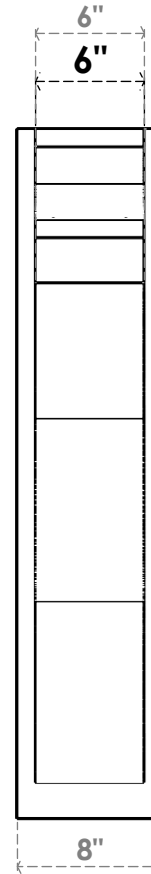

ITEM NUMBER: OUTUROC060X080X30000X38000X060X020X060FST04RCPR

6"W TOP X 8"W BACK X 30"D X 38"H X 6"T TOP X 2"T BACK TIMBERTHANE ROUGH CEDAR FUNSTON FAUX WOOD OPEN OUTLOOKER, TRADITIONAL TOP AND BLOCK BACK, 6"W CLOSED BRACE, PRIMED TAN

SIDE PROFILE

FRONT PROFILE

ISOMETRIC

GENERATED DATE : 07/06/2023

EKENA MILLWORK
2300 WEST MAIN ST.
CLARKSVILLE, TX 75426
TOLL FREE: 866-607-0453
WWW.EKENAMILLWORK.COM

NOTES

1. INSTALLATION TO BE COMPLETED IN ACCORDANCE WITH MANUFACTURER'S SPECIFICATIONS.
2. DRAWING MAY NOT BE TO SCALE
3. THIS DRAWING IS INTENDED FOR DESIGN AND PLANNING PURPOSES ONLY.
4. ALL INFORMATION CONTAINED HEREIN WAS CURRENT AT THE TIME OF DEVELOPMENT BUT MUST BE REVIEWED AND APPROVED BY THE PRODUCT MANUFACTURER TO BE CONSIDERED ACCURATE.
5. TIMBERTHANE ARCHITECTURAL PRODUCTS ARE MADE FROM HIGH DENSITY URETHANE AND COME FACTORY PRIMED