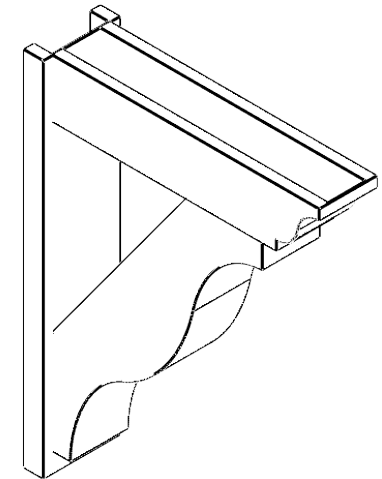

ITEM NUMBER: OUTUROC060X080X30000X38000X060X020X060FST04RCPR

6"W TOP X 8"W BACK X 30"D X 38"H X 6"T TOP X 2"T BACK TIMBERTHANE ROUGH CEDAR FUNSTON FAUX WOOD OPEN OUTLOOKER, TRADITIONAL TOP AND BLOCK BACK, 6"W CLOSED BRACE, PRIMED TAN

SIDE PROFILE

FRONT PROFILE

ISOMETRIC

GENERATED DATE : 07/06/2023

EKENA MILLWORK
2300 WEST MAIN ST.
CLARKSVILLE, TX 75426
TOLL FREE: 866-607-0453
WWW.EKENAMILLWORK.COM

NOTES

1. INSTALLATION TO BE COMPLETED IN ACCORDANCE WITH MANUFACTURER'S SPECIFICATIONS.
2. DRAWING MAY NOT BE TO SCALE
3. THIS DRAWING IS INTENDED FOR DESIGN AND PLANNING PURPOSES ONLY.
4. ALL INFORMATION CONTAINED HEREIN WAS CURRENT AT THE TIME OF DEVELOPMENT BUT MUST BE REVIEWED AND APPROVED BY THE PRODUCT MANUFACTURER TO BE CONSIDERED ACCURATE.
5. TIMBERTHANE ARCHITECTURAL PRODUCTS ARE MADE FROM HIGH DENSITY URETHANE AND COME FACTORY PRIMED