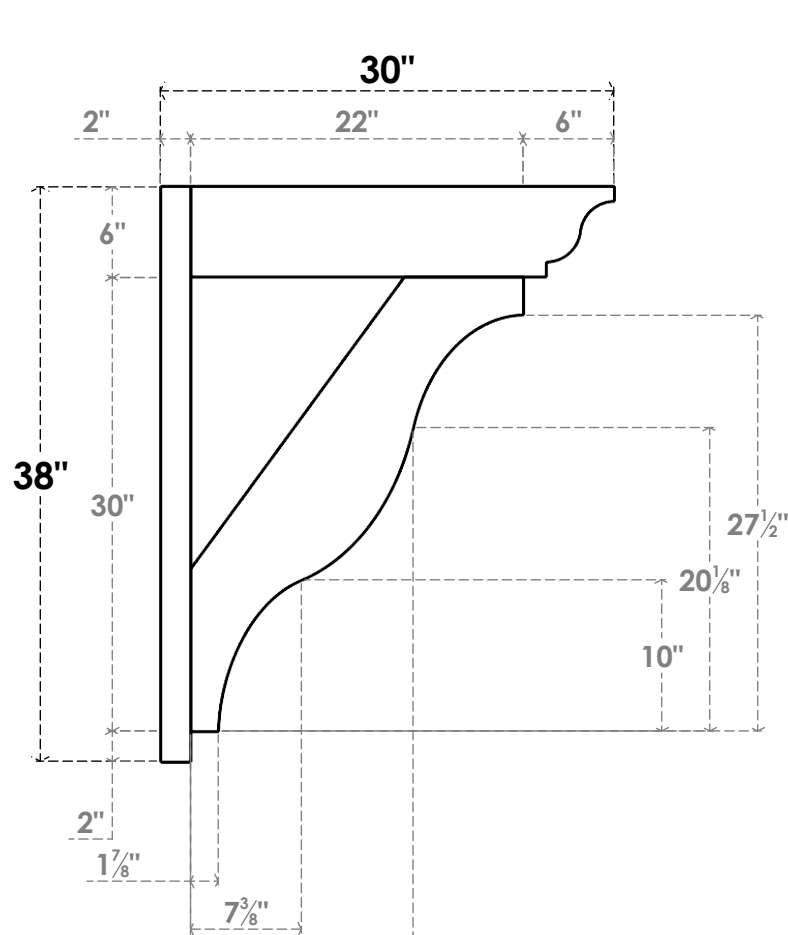

ITEM NUMBER: OUTUROC060X080X30000X38000X060X020X060FST04RCPR

6"W TOP X 8"W BACK X 30"D X 38"H X 6"T TOP X 2"T BACK TIMBERTHANE ROUGH CEDAR FUNSTON FAUX WOOD OPEN OUTLOOKER, TRADITIONAL TOP AND BLOCK BACK, 6"W CLOSED BRACE, PRIMED TAN

SIDE PROFILE

FRONT PROFILE

ISOMETRIC

GENERATED DATE : 07/06/2023

EKENA MILLWORK
2300 WEST MAIN ST.
CLARKSVILLE, TX 75426
TOLL FREE: 866-607-0453
WWW.EKENAMILLWORK.COM

NOTES

1. INSTALLATION TO BE COMPLETED IN ACCORDANCE WITH MANUFACTURER'S SPECIFICATIONS.
2. DRAWING MAY NOT BE TO SCALE
3. THIS DRAWING IS INTENDED FOR DESIGN AND PLANNING PURPOSES ONLY.
4. ALL INFORMATION CONTAINED HEREIN WAS CURRENT AT THE TIME OF DEVELOPMENT BUT MUST BE REVIEWED AND APPROVED BY THE PRODUCT MANUFACTURER TO BE CONSIDERED ACCURATE.
5. TIMBERTHANE ARCHITECTURAL PRODUCTS ARE MADE FROM HIGH DENSITY URETHANE AND COME FACTORY PRIMED