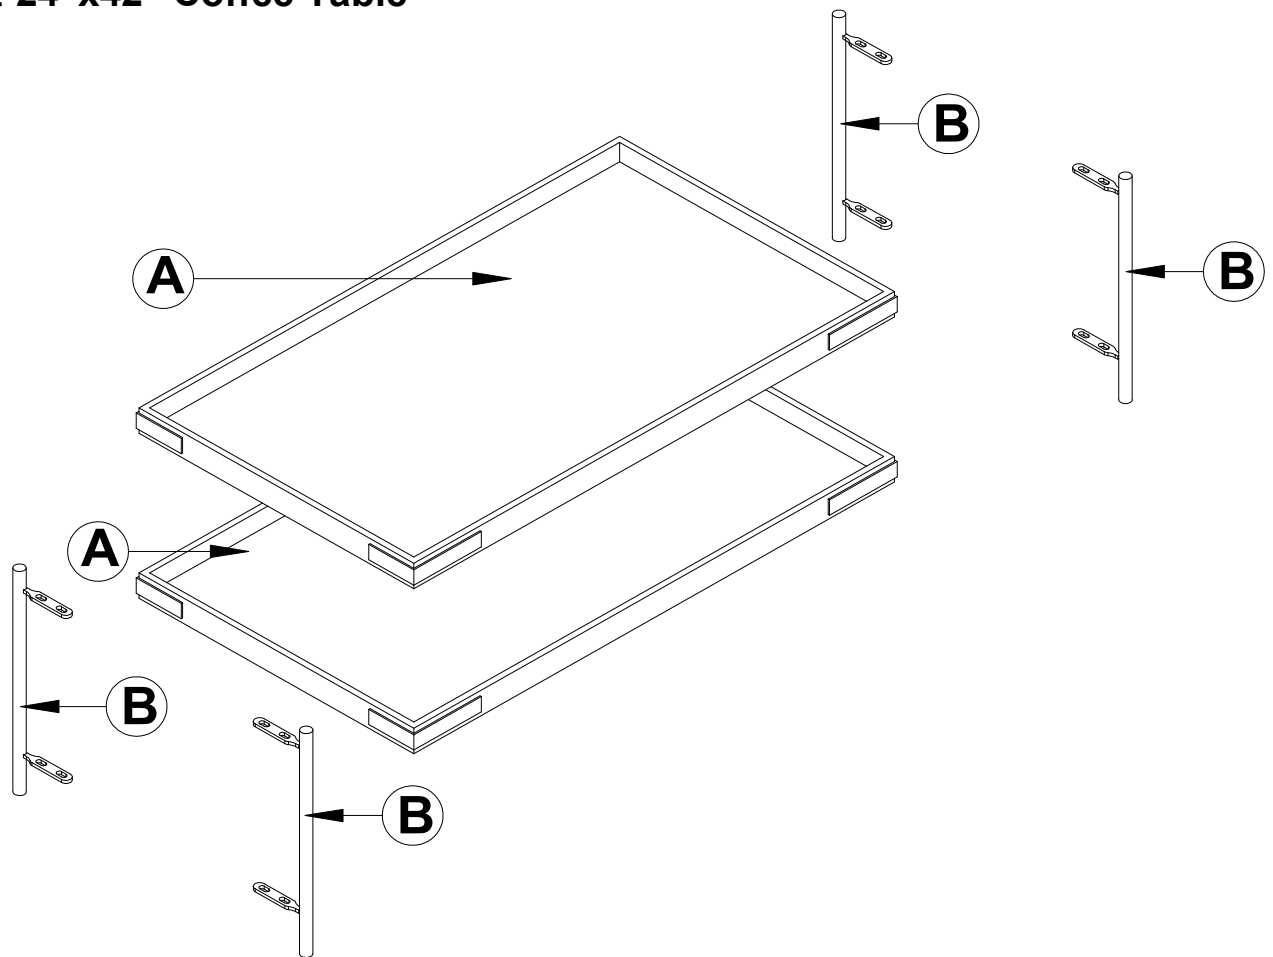

ASSEMBLY INSTRUCTIONS

24"x42" COFFEE TABLE

. Use of power tool to assemble this product will invalidate any claim and damage this product making it unsafe!!!
. Please assemble on a clean soft surface to avoid damage.

Tool Included

Part List-24"x42" Coffee Table

Identifying the hardware-Identify the hardware using the illustrations below.

STEP 1

C  04
M6X15mm

D  01

STEP 2

C  04
M6X15mm