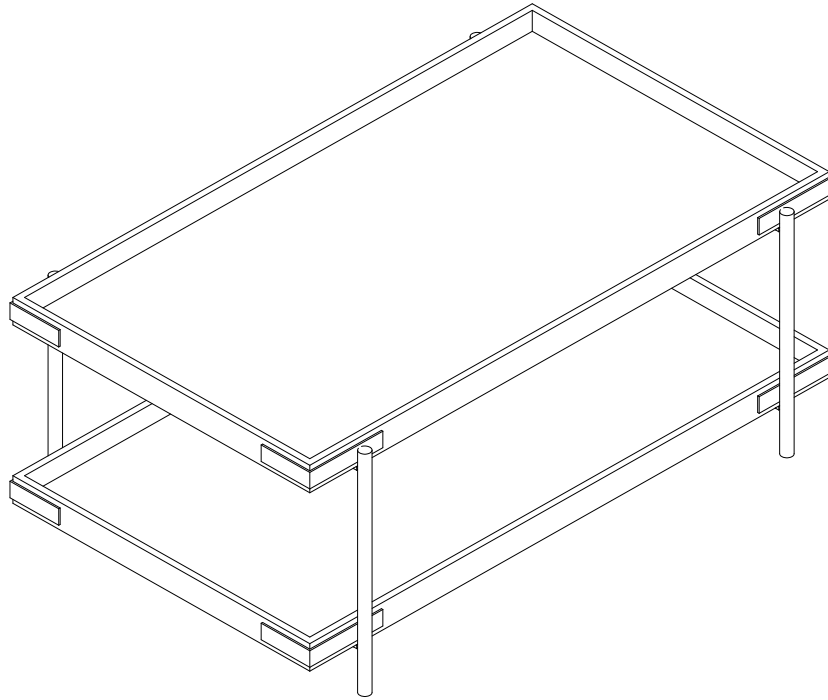

ASSEMBLY INSTRUCTIONS

24"x42" COFFEE TABLE

. Use of power tool to assemble this product will invalidate any claim and damage this product making it unsafe!!!
. Please assemble on a clean soft surface to avoid damage.

Tool Included

Part List-24"x42" Coffee Table

Identifying the hardware-Identify the hardware using the illustrations below.

STEP 1

C  04
M6X15mm

D  01

STEP 2

C  04
M6X15mm