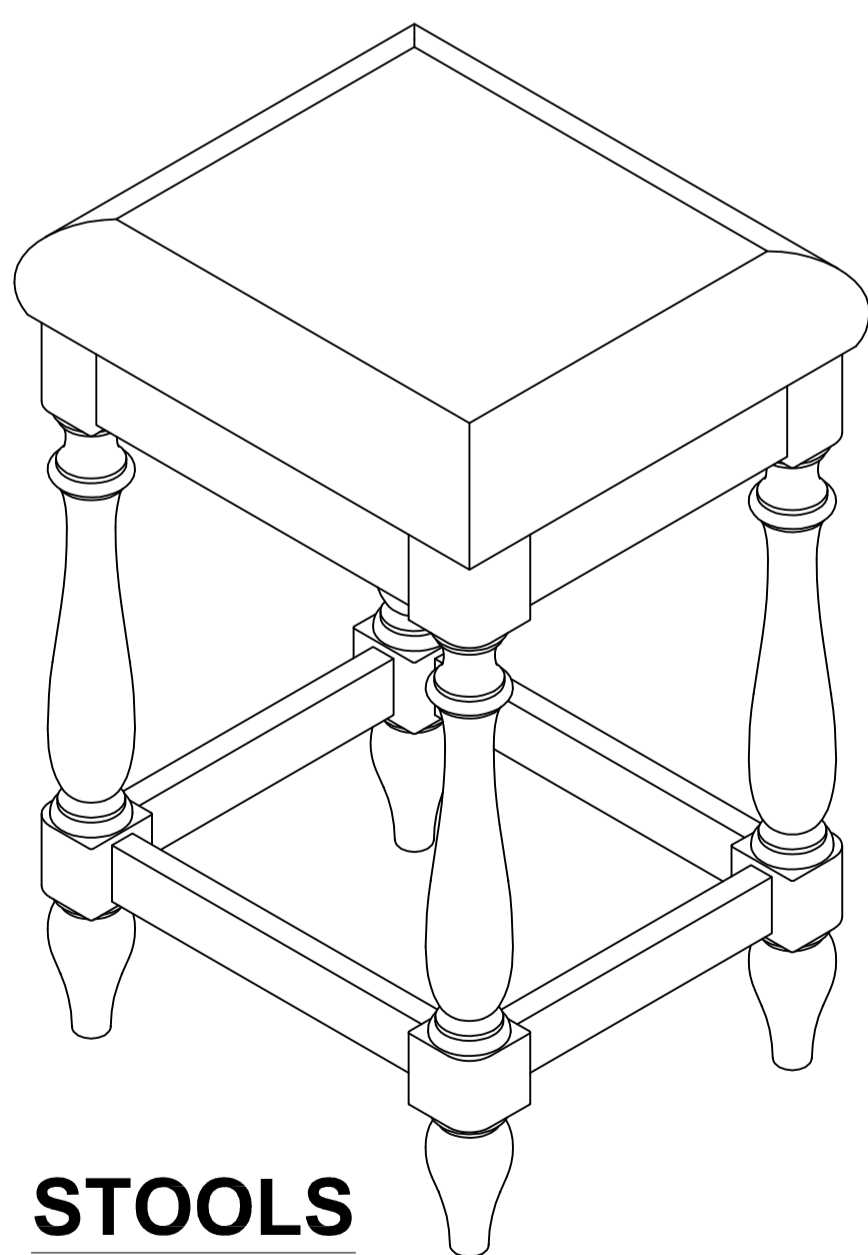

	PICTURE	DESCRIPTION	Q'TY
A		Top table EHF # N/A	1pc
B		Stretcher EHF # PT330-02BKSTR	1pc
C		Side stretcher EHF # PT330-02SDSTR	2pcs
D		Poster EHF # PT330-02LEG	4pcs
E		Bunfeet EHF # PT330-FOOT	4pcs
F		Screws 8x 1 1/2 EHF # N/A	2pcs
G		Anti -Tipping kit EHF# PUNI-TRESTRAINT	1pc

CAUTION : for your safety, this product require two people to lift.

Step 1

Step 2

NOTE, WAIT TO TIGHTEN ALL COMPONENTS COMPLETELY UNTIL UNIT IS FULLY ASSEMBLED. THIS WILL ALLOW FOR EASIER ASSEMBLY

STOOLS

	PICTURE	DESCRIPTION	Q'TY
A		Stool Seat	3pcs
B		Bottom frame EHF # PT330-02STLFRME	3pcs
C		Poster EHF # PT330-02STLLEG	12pcs
D		Bunfeet EHF # PT330-02STLFT	12pcs