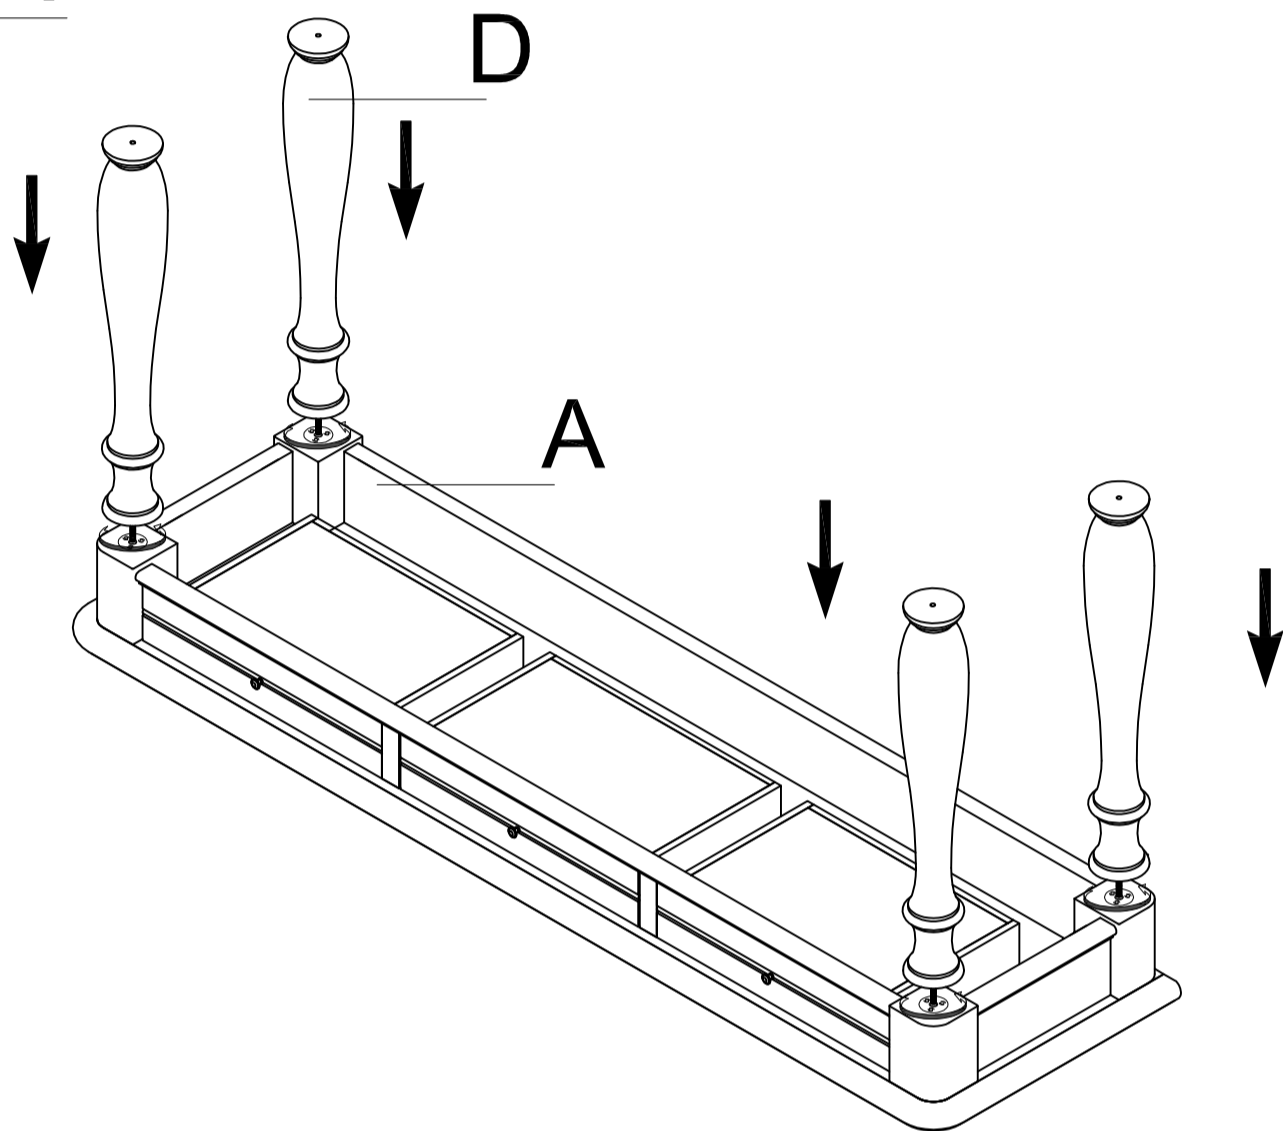

ASSEMBLY INTRUCTION

Thank you for purchasing this product. Be sure to check all packing materials carefully for small parts that may have come loose inside the carton during shipment.

Please read all instructions carefully before assembly process. It is recommended that 2 people work together during assembly to prevent personal injury and to ensure that heavy parts are not damaged during the process.

CAUTION : for your safety, this product require two people to lift.

Step 1

Step 2

NOTE, WAIT TO TIGHTEN ALL COMPONENTS COMPLETELY UNTIL UNIT IS FULLY ASSEMBLED. THIS WILL ALLOW FOR EASIER ASSEMBLY

SOFA TABLE

	PICTURE	DESCRIPTION	Q'TY
A		Top table EHF # N/A	1pc
B		Stretcher EHF # PT330-02BKSTR	1pc
C		Side stretcher EHF # PT330-02SDSTR	2pcs
D		Poster EHF # PT330-02LEG	4pcs
E		Bunfeet EHF # PT330-FOOT	4pcs
F		Screws 8x 1 1/2 EHF # N/A	2pcs
G		Anti -Tipping kit EHF# PUNI-TRESTRAINT	1pc