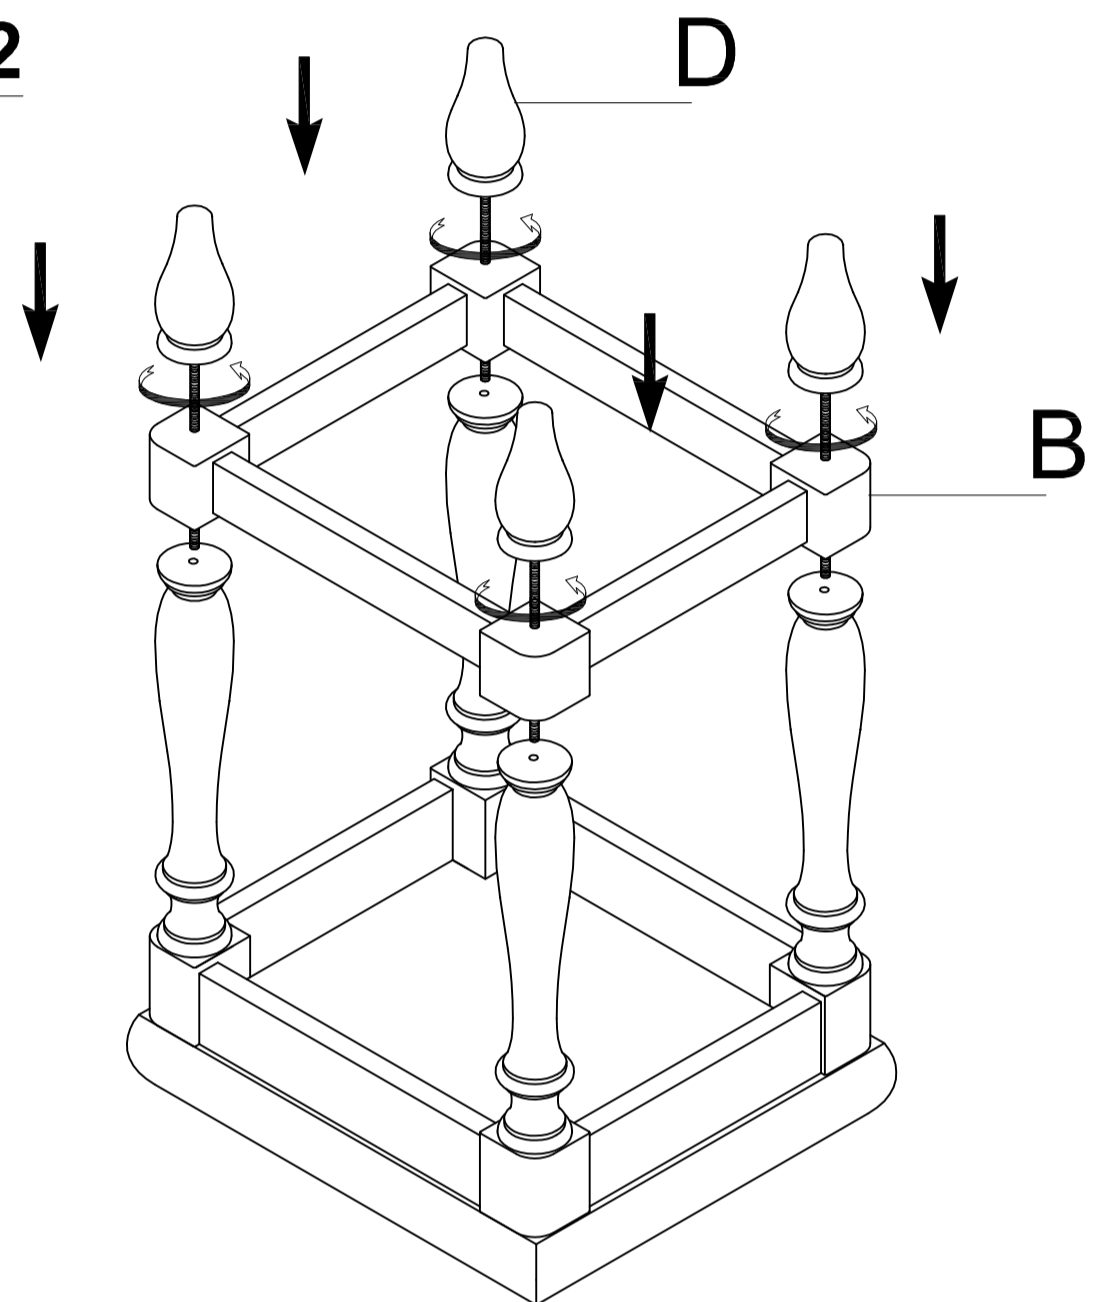

	PICTURE	DESCRIPTION	Q'TY
A		Top table EHF # N/A	1pc
B		Stretcher EHF # PT330-02BKSTR	1pc
C		Side stretcher EHF # PT330-02SDSTR	2pcs
D		Poster EHF # PT330-02LEG	4pcs
E		Bunfeet EHF # PT330-FOOT	4pcs
F		Screws 8x 1 1/2 EHF # N/A	2pcs
G		Anti -Tipping kit EHF# PUNI-TRESTRAINT	1pc

CAUTION : for your safety, this product require two people to lift.

Step 1

Step 2

NOTE, WAIT TO TIGHTEN ALL COMPONENTS COMPLETELY UNTIL UNIT IS FULLY ASSEMBLED. THIS WILL ALLOW FOR EASIER ASSEMBLY

STOOLS

	PICTURE	DESCRIPTION	Q'TY
A		Stool Seat	3pcs
B		Bottom frame EHF # PT330-02STLFRME	3pcs
C		Poster EHF # PT330-02STLLEG	12pcs
D		Bunfeet EHF # PT330-02STLFT	12pcs