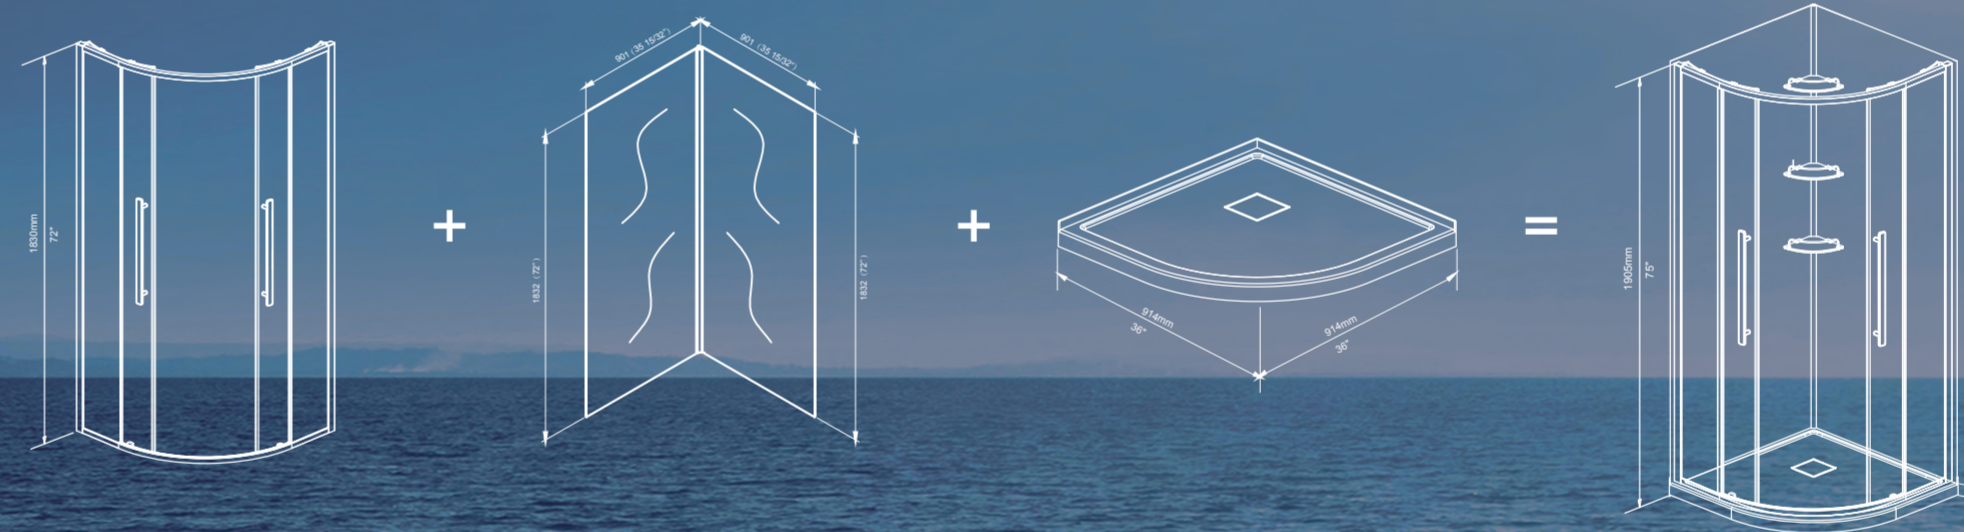

36" round chrome shower kit

- Dimension:36 x 36 x 75"
- 6mm clear tempered glass
- Two sliding doors
- ABS shower wall with white tile pattern
- Shower base
- Drainer included

Unit: inch

All dimension are approximate and subject to change without any prior notice, please refer to installation guide before installing your unit.