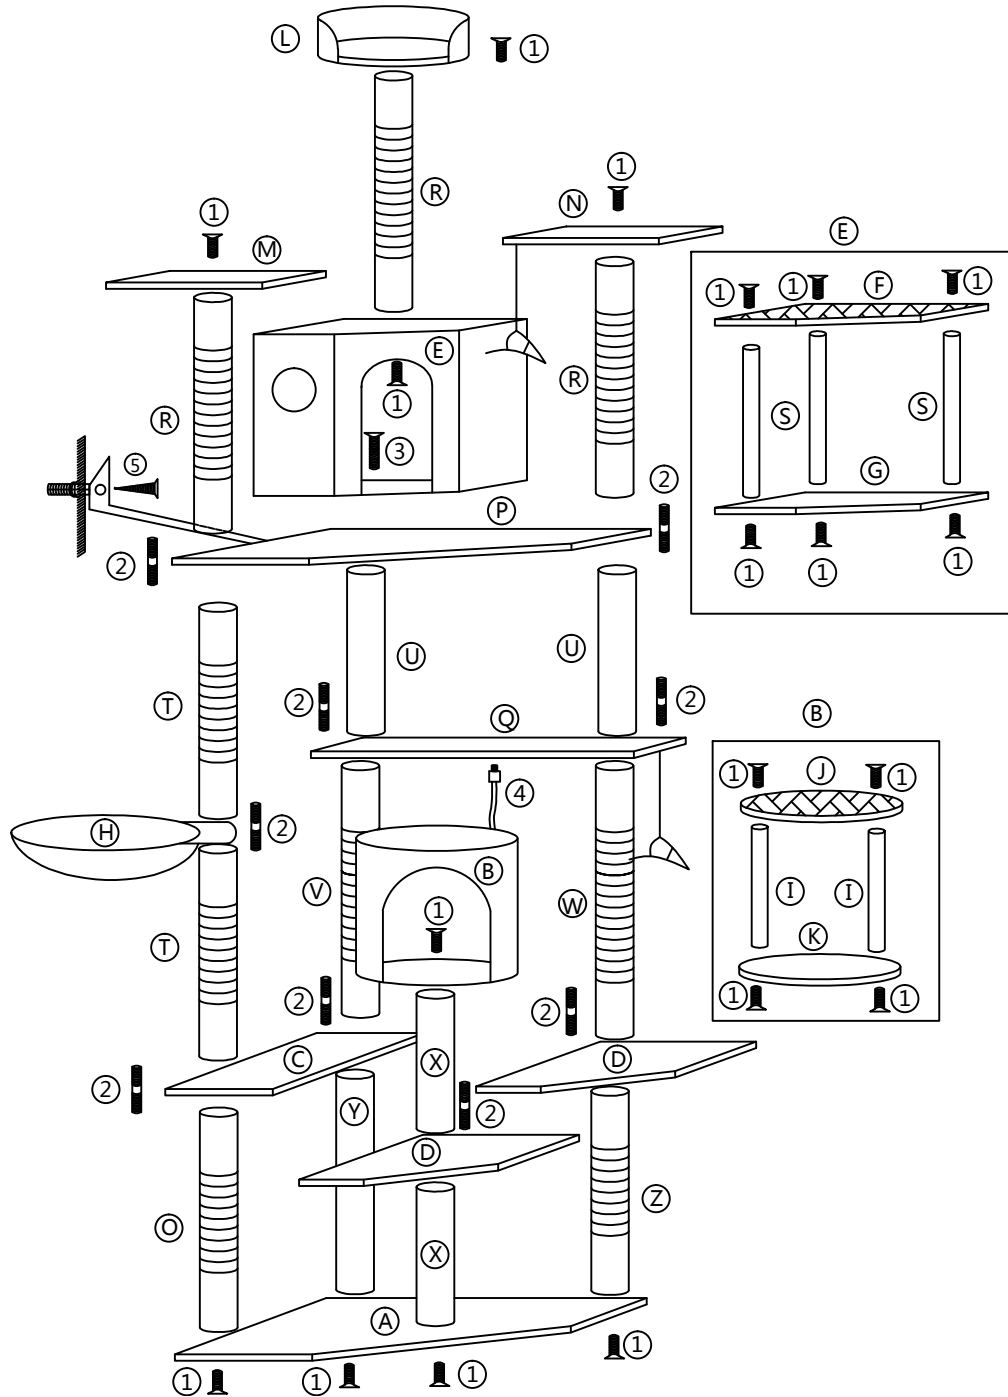

CAT TREE ASSEMBLY INSTRUCTION

 A 60x60cm*1	 B ∅30x25cm*1	 C 60x20cm*1		
 D 29x29cm*2	 E 34x34x30cm*1	 F 34x34cm*1		
 G 34x34cm*1	 H ∅ 30cm*1	 J ∅ 30cm*1		
 K ∅ 30cm*1	 L ∅ 30cm*1	 M 29x24cm*1		
 N 29x24cm*1	 P 60x60cm*1	 Q 60x20cm*1		
 R 43cm*3	 S 27.5cm*3	 5 ST6x30*1	 T 38.5cm*2	
 U 30cm*2	 V 46cm*1	 O 40cm*1	 W 50cm*1	
 X 25cm*2	 Y 40cm*1	 I 22cm*2	 Z 36cm*1	
 1 M8x40*19	 2 M8x80*9	 3 M8x60*1	 4 50*1	 M8*1