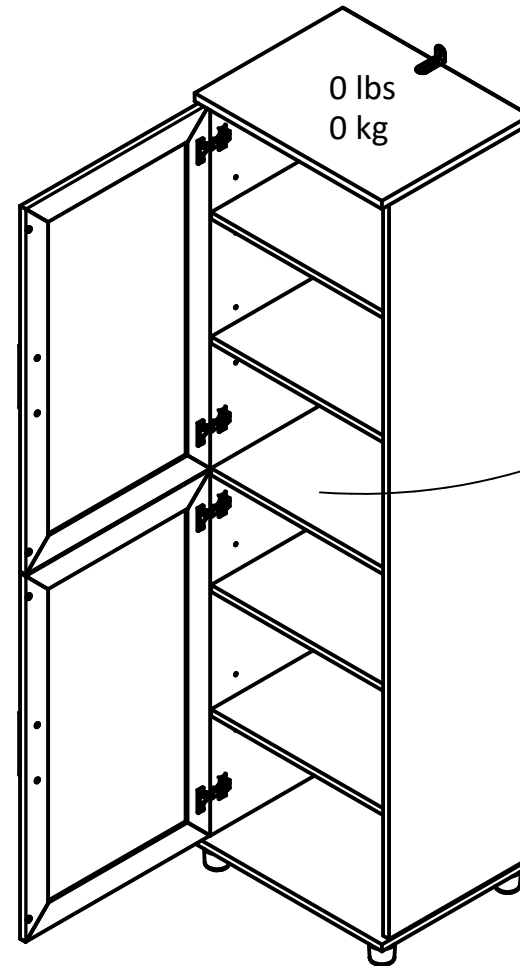

19.69 in.  
50.0 cm

15.55 in.  
39.5 cm

Interior Storage dimensions:  
(2 adjustable shelves)  
18.19 in. (46.2 cm) W  
33.58 in. (85.3 cm) H  
14.69 in. (37.3 cm) D  
5.19 cubic feet

Interior Storage dimensions:  
(2 adjustable shelves)  
18.19 in. (46.2 cm) W  
32.84 in. (83.4 cm) H  
14.69 in. (37.3 cm) D  
5.08 cubic feet

70.31 in.  
178.6 cm

Overall Product Size:  
19.69"W x 15.55"D x 70.31"H

Wood Breakdown: 90%  
Total storage: 10.27 cubic feet  
50.0cm W x 39.5cm D x 178.6cm H

35 lbs  
15.88 kg  
all shelves

Maximum Weight Capacities  
Unit Weight: 73 lbs. (33.1 kg)