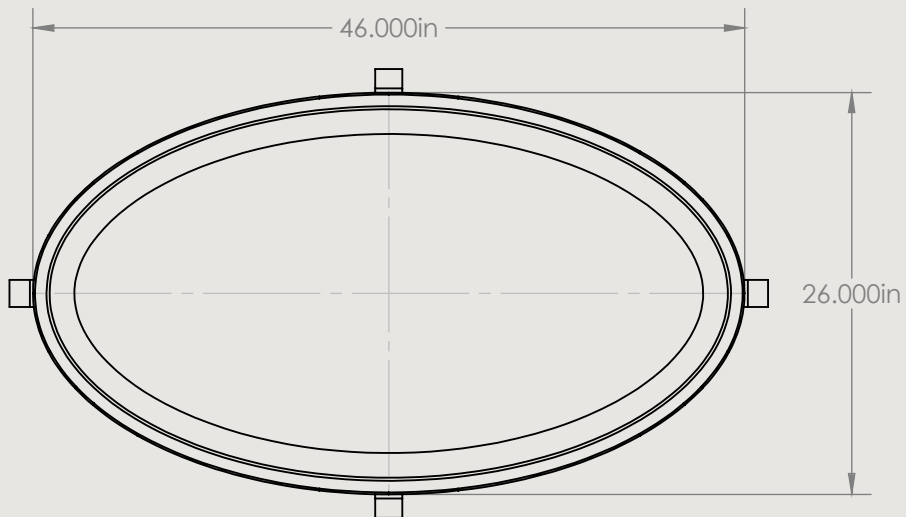

Kindred Heirloom Collection
Aux Arc Coffee Table In Walnut
Dimensions: 49"L x 29"W x 16"H

Flat Pack Parts Manifest
1) Table Top
2) Long Axis Legs
3) Short Axis Legs
4) Bolts (5)

Drawn By
Martin Eduard Goebel
Saint Louis, USA
1/12/2023

LONG SIDE VIEW

SHORT SIDE VIEW

TOP VIEW

Kindred Heirloom Collection
Aux Arc Coffee Table In Walnut
Dimensions: 49"L x 29"W x 16"H

ASSEMBLY INSTRUCTIONS

Inventory of Parts

- a. Table top
- b. Long Axis Legs
- c. Short Axis Legs
- d. Bolts (5)

1) Place table top upside down on the floor.

2) Assemble the Long and Short axis legs into a "+" sign.

3) Place the assembled legs onto the bottom of the table top and screw the bolts through the legs into the table top.