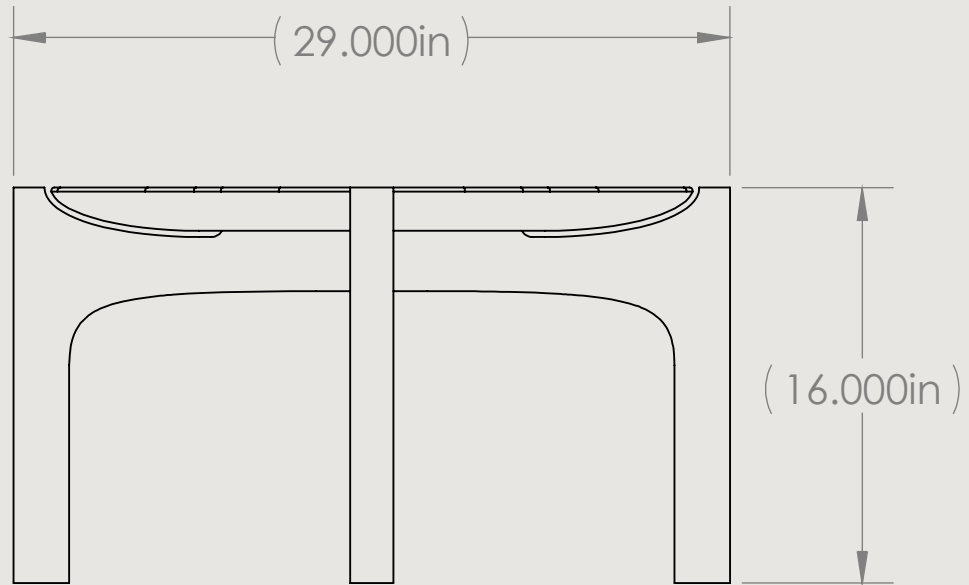

Kindred Heirloom Collection
Aux Arc Coffee Table In Walnut
Dimensions: 49"L x 29"W x 16"H

Flat Pack Parts Manifest
1) Table Top
2) Long Axis Legs
3) Short Axis Legs
4) Bolts (5)

Drawn By
Martin Eduard Goebel
Saint Louis, USA
1/12/2023

LONG SIDE VIEW

SHORT SIDE VIEW

TOP VIEW

Kindred Heirloom Collection
Aux Arc Coffee Table In Walnut
Dimensions: 49"L x 29"W x 16"H

ASSEMBLY INSTRUCTIONS

Inventory of Parts

- a. Table top
- b. Long Axis Legs
- c. Short Axis Legs
- d. Bolts (5)

1) Place table top upside down on the floor.

2) Assemble the Long and Short axis legs into a "+" sign.

3) Place the assembled legs onto the bottom of the table top and screw the bolts through the legs into the table top.