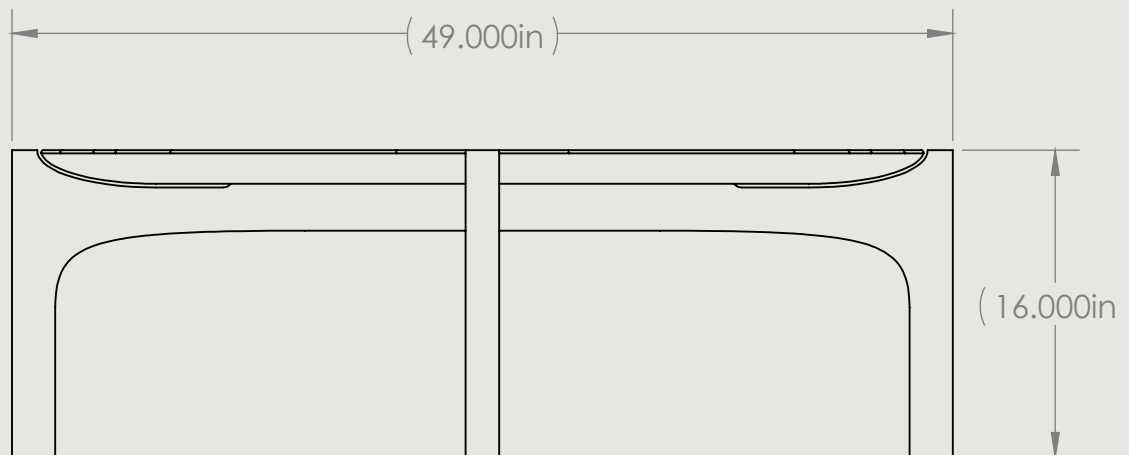

Kindred Heirloom Collection
Aux Arc Coffee Table In Walnut
Dimensions: 49"L x 29"W x 16"H

Flat Pack Parts Manifest
1) Table Top
2) Long Axis Legs
3) Short Axis Legs
4) Bolts (5)

Drawn By
Martin Eduard Goebel
Saint Louis, USA
1/12/2023

LONG SIDE VIEW

SHORT SIDE VIEW

TOP VIEW

Kindred Heirloom Collection
Aux Arc Coffee Table In Walnut
Dimensions: 49"L x 29"W x 16"H

ASSEMBLY INSTRUCTIONS

Inventory of Parts

- a. Table top
- b. Long Axis Legs
- c. Short Axis Legs
- d. Bolts (5)

1) Place table top upside down on the floor.

2) Assemble the Long and Short axis legs into a "+" sign.

3) Place the assembled legs onto the bottom of the table top and screw the bolts through the legs into the table top.