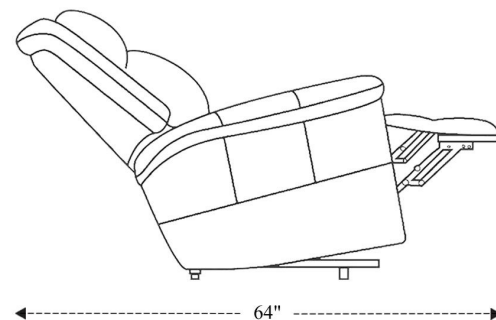

MPEN#832PHLZS-HM

Power Zero G Sofa with Heat, Massage & Speaker P3

Overall Dimensions	89.5" x 39" x 41"
Overall Width	89.5"
Overall Depth	39"
Overall Height	41"
Overall Weight	259.6 lbs.
Fully Reclined	65.5"
Distance from Wall	25.5"
Back of Seat to end of Chaise	41"
Leg Height (Distance from Foot Rest to Floor in Full Recline)	29.5"
Head Height (Distance from Headrest to Floor in Full Recline)	30.5"

Seat Width	24"
Seat Depth	21"
Seat Height	21"
Arm Width	10"
Arm Depth	26.5"
Arm Height	25.5"
Back Width	24"
Back Height	25"
Headrest Extended from Back	9"

MPEN#822CPHLZS-HM

Power Zero G Console Loveseat with Heat, Massage & Speaker P3

Overall Dimensions	80" x 39" x 41"
Overall Width	80"
Overall Depth	39"
Overall Height	41"
Overall Weight	242 lbs.
Fully Reclined	65.5"
Distance from Wall	25.5"
Back of Seat to end of Chaise	41"
Leg Height (Distance from Foot Rest to Floor in Full Recline)	29.5"
Head Height (Distance from Headrest to Floor in Full Recline)	30.5"

Seat Width	24"
Seat Depth	21"
Seat Height	21"
Arm Width	10"
Arm Depth	26.5"
Arm Height	25.5"
Back Width	24"
Back Height	25"
Headrest Extended from Back	9"

MPEN#812PHLZ-HM

Power Zero Gravity Recliner with Heat & Massage