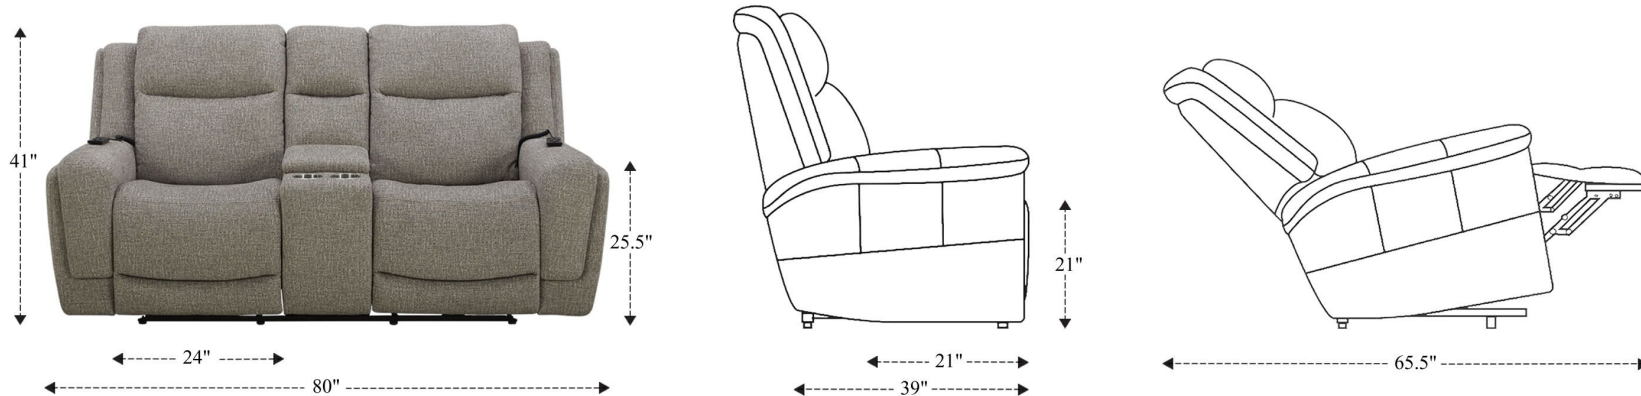

MPEN#832PHLZS-HM

Power Zero G Sofa with Heat, Massage & Speaker P3

Overall Dimensions	89.5" x 39" x 41"
Overall Width	89.5"
Overall Depth	39"
Overall Height	41"
Overall Weight	259.6 lbs.
Fully Reclined	65.5"
Distance from Wall	25.5"
Back of Seat to end of Chaise	41"
Leg Height (Distance from Foot Rest to Floor in Full Recline)	29.5"
Head Height (Distance from Headrest to Floor in Full Recline)	30.5"

Seat Width	24"
Seat Depth	21"
Seat Height	21"
Arm Width	10"
Arm Depth	26.5"
Arm Height	25.5"
Back Width	24"
Back Height	25"
Headrest Extended from Back	9"

MPEN#822CPHLZS-HM

Power Zero G Console Loveseat with Heat, Massage & Speaker P3

Overall Dimensions	80" x 39" x 41"
Overall Width	80"
Overall Depth	39"
Overall Height	41"
Overall Weight	242 lbs.
Fully Reclined	65.5"
Distance from Wall	25.5"
Back of Seat to end of Chaise	41"
Leg Height (Distance from Foot Rest to Floor in Full Recline)	29.5"
Head Height (Distance from Headrest to Floor in Full Recline)	30.5"

Overall Dimensions	43" x 39" x 41"
Overall Width	43"
Overall Depth	39"
Overall Height	41"
Overall Weight	136.4 lbs.
Fully Reclined	64"
Distance from Wall	24.5"
Back of Seat to end of Chaise	40"
Leg Height (Distance from Foot Rest to Floor in Full Recline)	30"
Head Height (Distance from Headrest to Floor in Full Recline)	30.5"