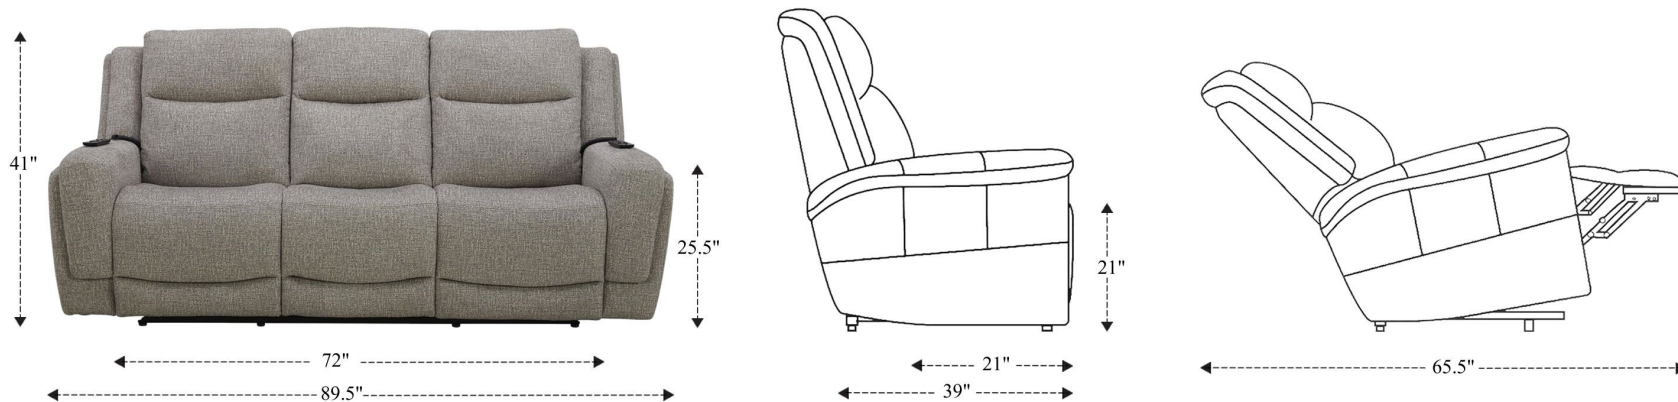

MPEN#832PHLZS-HM

Power Zero G Sofa with Heat, Massage & Speaker P3

Overall Dimensions	89.5" x 39" x 41"
Overall Width	89.5"
Overall Depth	39"
Overall Height	41"
Overall Weight	259.6 lbs.
Fully Reclined	65.5"
Distance from Wall	25.5"
Back of Seat to end of Chaise	41"
Leg Height (Distance from Foot Rest to Floor in Full Recline)	29.5"
Head Height (Distance from Headrest to Floor in Full Recline)	30.5"

Seat Width	24"
Seat Depth	21"
Seat Height	21"
Arm Width	10"
Arm Depth	26.5"
Arm Height	25.5"
Back Width	24"
Back Height	25"
Headrest Extended from Back	9"

MPEN#822CPHLZS-HM

Power Zero G Console Loveseat with Heat, Massage & Speaker P3

Overall Dimensions	80" x 39" x 41"
Overall Width	80"
Overall Depth	39"
Overall Height	41"
Overall Weight	242 lbs.
Fully Reclined	65.5"
Distance from Wall	25.5"
Back of Seat to end of Chaise	41"
Leg Height (Distance from Foot Rest to Floor in Full Recline)	29.5"
Head Height (Distance from Headrest to Floor in Full Recline)	30.5"

Overall Dimensions	43" x 39" x 41"
Overall Width	43"
Overall Depth	39"
Overall Height	41"
Overall Weight	136.4 lbs.
Fully Reclined	64"
Distance from Wall	24.5"
Back of Seat to end of Chaise	40"
Leg Height (Distance from Foot Rest to Floor in Full Recline)	30"
Head Height (Distance from Headrest to Floor in Full Recline)	30.5"