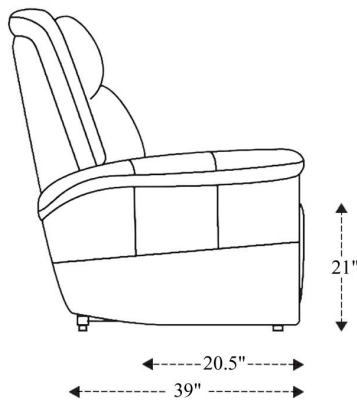

MPEN#832PHLZS-HM

Power Zero G Sofa with Heat, Massage & Speaker P3

Overall Dimensions	89.5" x 39" x 41"
Overall Width	89.5"
Overall Depth	39"
Overall Height	41"
Overall Weight	259.6 lbs.
Fully Reclined	65.5"
Distance from Wall	25.5"
Back of Seat to end of Chaise	41"
Leg Height (Distance from Foot Rest to Floor in Full Recline)	29.5"
Head Height (Distance from Headrest to Floor in Full Recline)	30.5"

Seat Width	24"
Seat Depth	21"
Seat Height	21"
Arm Width	10"
Arm Depth	26.5"
Arm Height	25.5"
Back Width	24"
Back Height	25"
Headrest Extended from Back	9"

MPEN#822CPHLZS-HM

Power Zero G Console Loveseat with Heat, Massage & Speaker P3

Overall Dimensions	80" x 39" x 41"
Overall Width	80"
Overall Depth	39"
Overall Height	41"
Overall Weight	242 lbs.
Fully Reclined	65.5"
Distance from Wall	25.5"
Back of Seat to end of Chaise	41"
Leg Height (Distance from Foot Rest to Floor in Full Recline)	29.5"
Head Height (Distance from Headrest to Floor in Full Recline)	30.5"

Overall Dimensions	43" x 39" x 41"
Overall Width	43"
Overall Depth	39"
Overall Height	41"
Overall Weight	136.4 lbs.
Fully Reclined	64"
Distance from Wall	24.5"
Back of Seat to end of Chaise	40"
Leg Height (Distance from Foot Rest to Floor in Full Recline)	30"
Head Height (Distance from Headrest to Floor in Full Recline)	30.5"