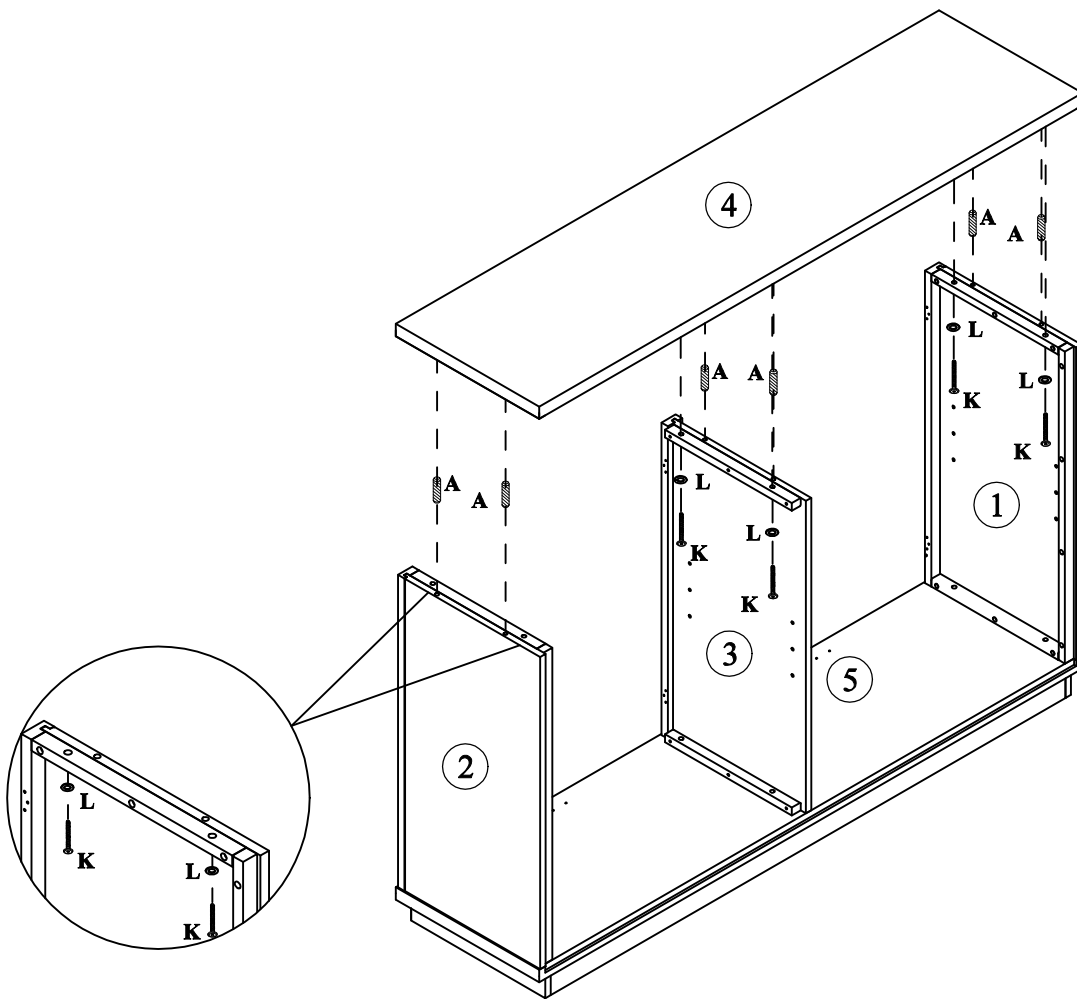

STEP: 2

A	K	L
6PCS	6PCS	6PCS