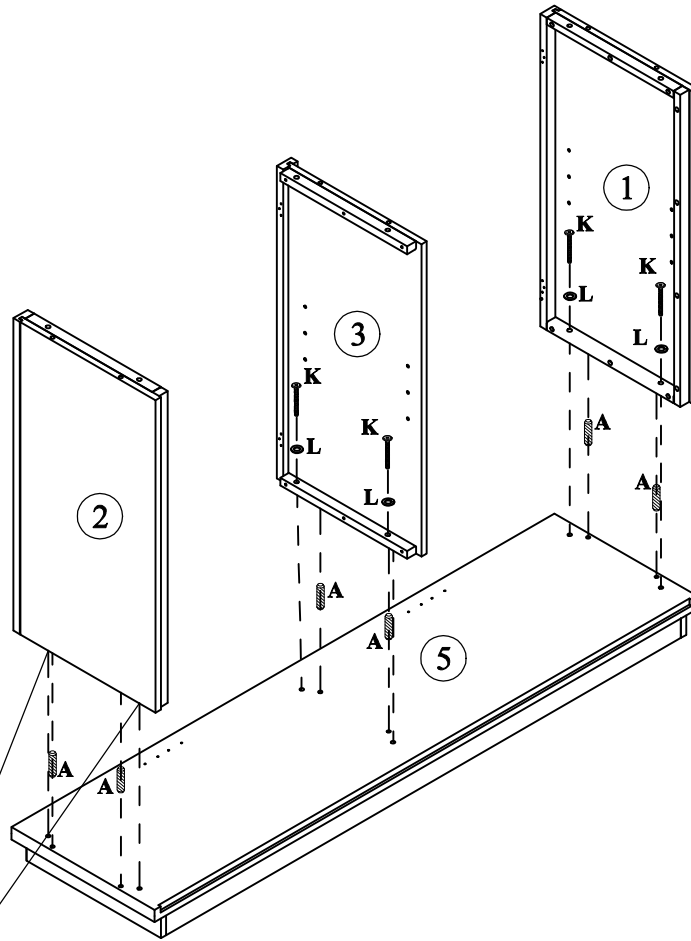

STEP: 1

A	K	L	M
6PCS	6PCS	6PCS	1PC