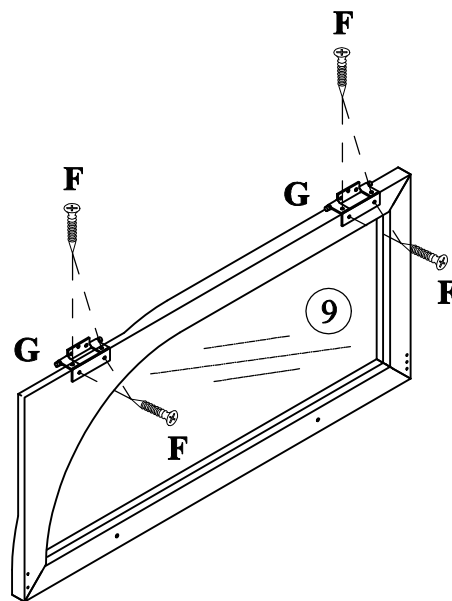

STEP: 4

G		F	
8PCS		32PCS