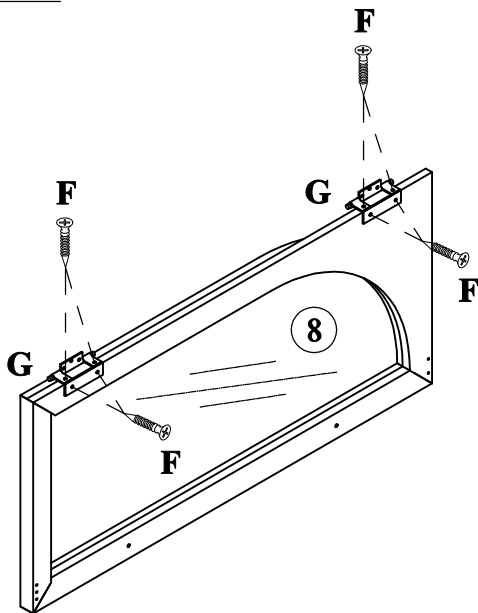

STEP: 4

G		F	
8PCS		32PCS