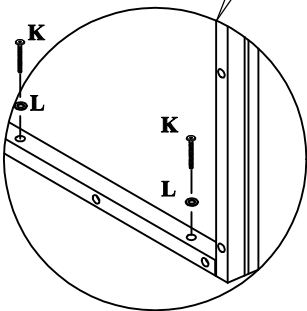

STEP: 1

A	K	L	M
6PCS	6PCS	6PCS	1PC