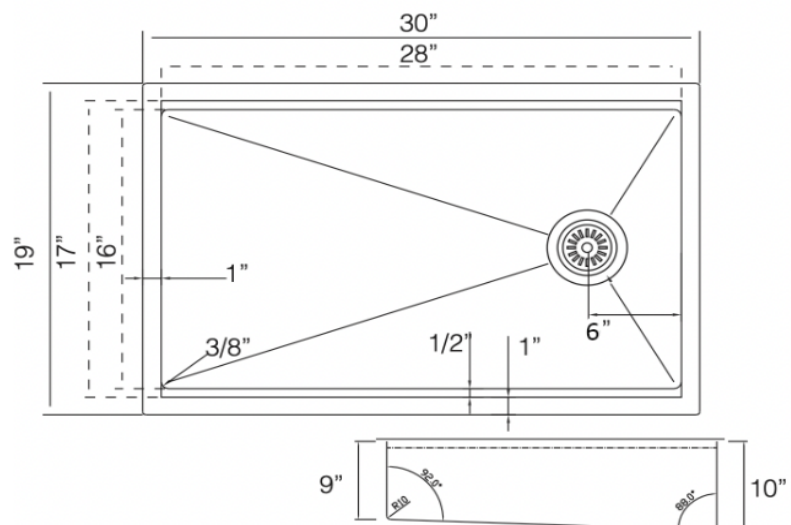

Warranty

SinkDepot Limited Lifetime Warranty
see website for details
www.sinkdepot.net

SinkDepot Customer Service

1-844-867-9376 | sales@sinkdepot.net