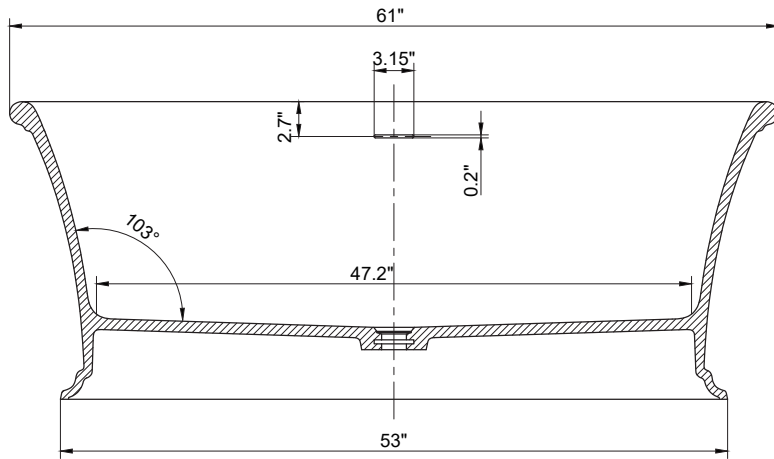

# Dimension/Specification

Sku RX-S21-61