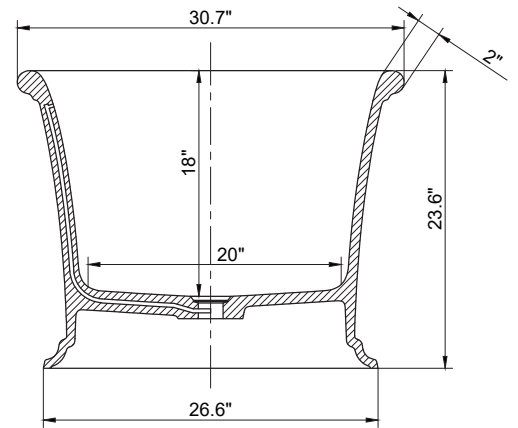

# Dimension/Specification

Sku RX-S21-61