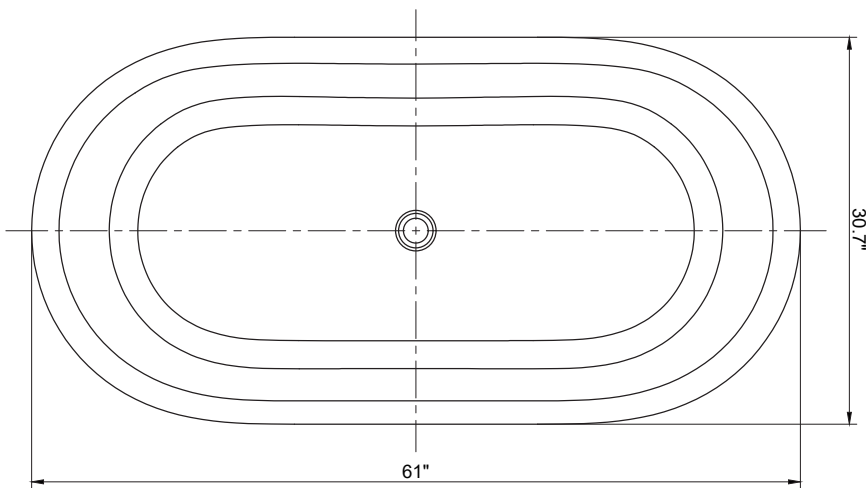

# Dimension/Specification

Sku RX-S21-61