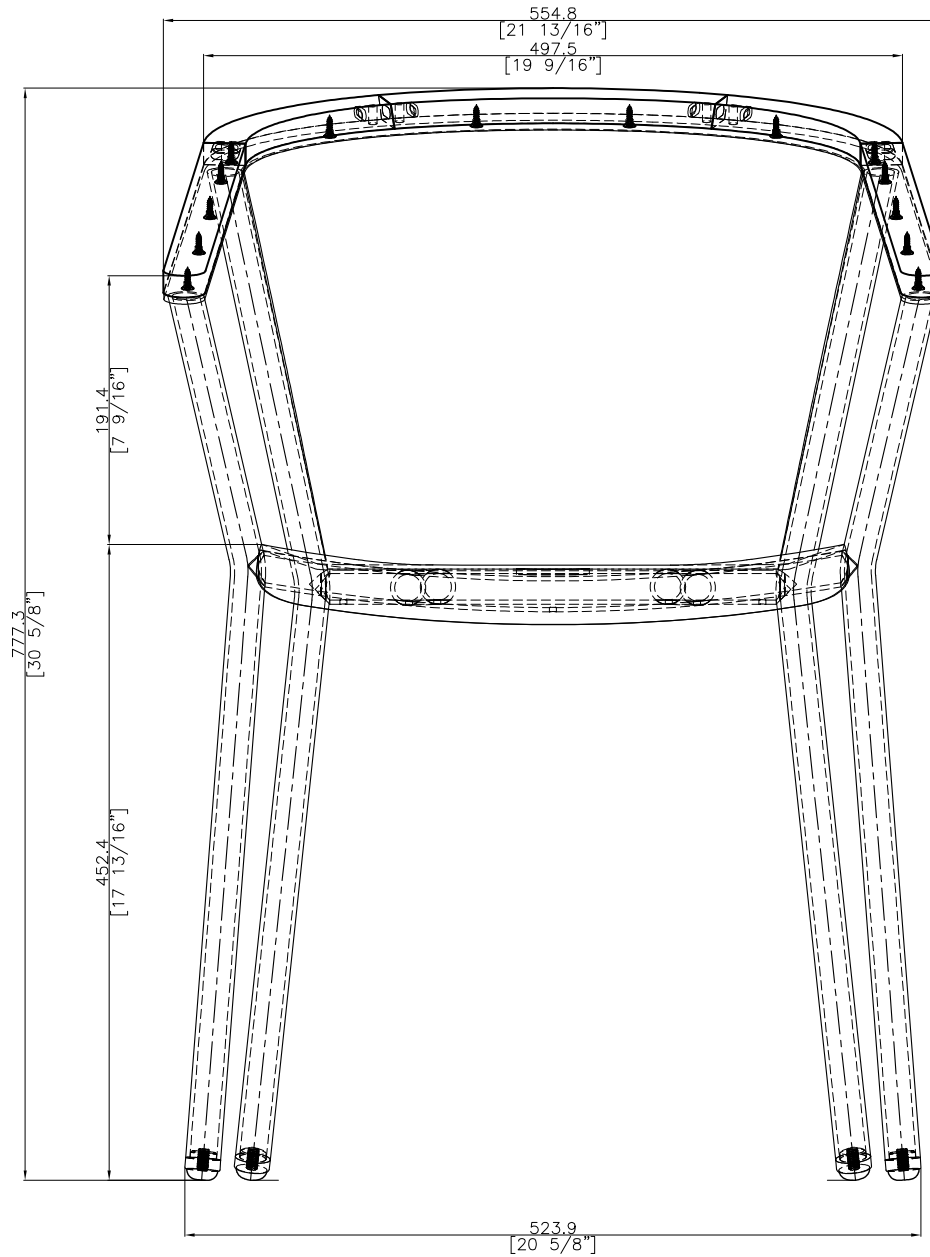

33 35TH STREET, UNIT A405, BROOKLYN, NEW YORK 11232
T 212.355.0625 F 212.355.0628 WWW.OASIQ.US

RIAD Armchair

W 21 7/8" D 22 1/8" H 30 5/8"

AH 25 5/16" SH 17 13/16" CH 1"

OSH 18 13/16"

15.5 lbs

Powder coated aluminum & teak

FINISH DATE				ET
PREPAR DATE: 31-01-20	Ado	SCALE : 1:1		P. 2
BEGIN DATE : 03-09-18	Ado	⊕ ⊞		

FRONT VIEW

DWG.NO: FAE0A14-100K	TITLE : FRONT VIEW	DIM EXT: 561.7x554.8x777.3 MM.	MATERIAL: TEAK+AL	DRAWN BY : Ado	FINISH DATE		EF
					PREPAER DATE: 31-01-20	Ado	SCALE : 1:1
					BEGIN DATE : 03-09-18	Ado	⊕

SIDE VIEW