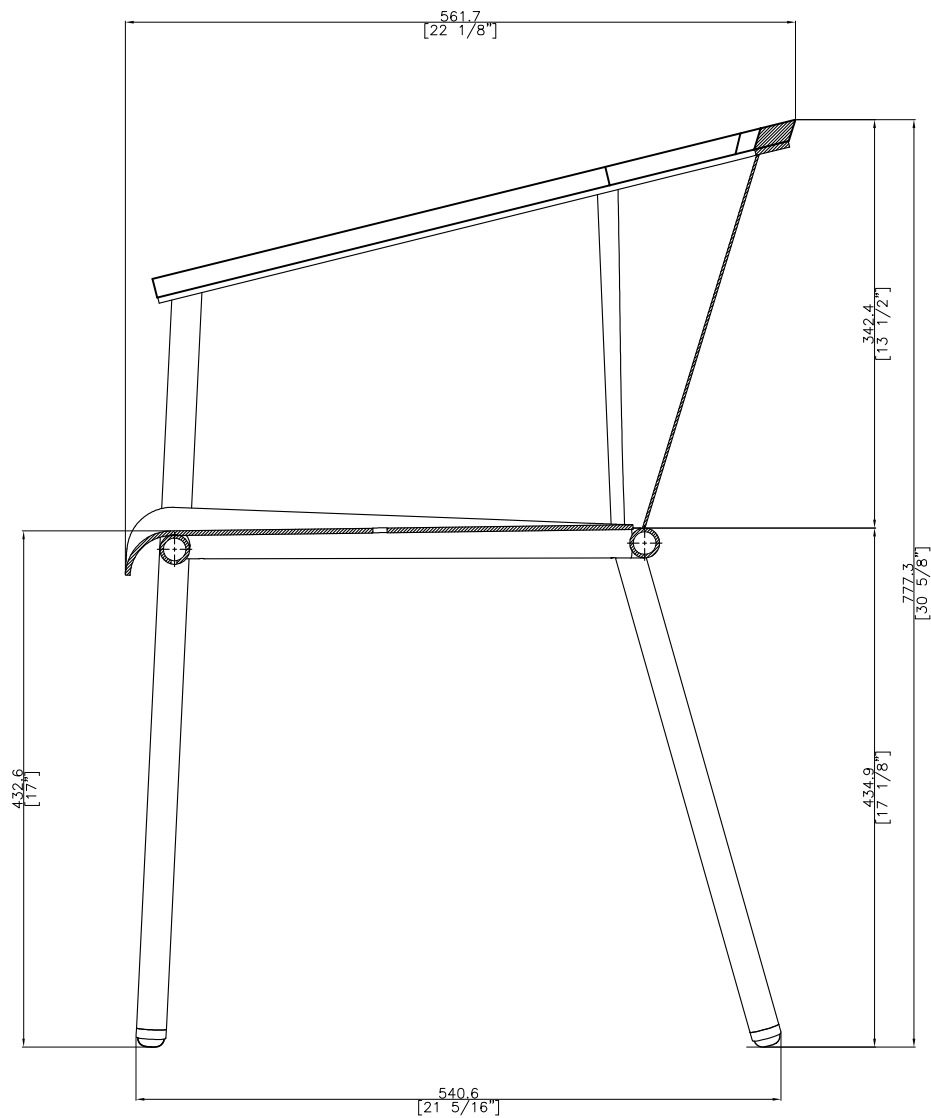

33 35TH STREET, UNIT A405, BROOKLYN, NEW YORK 11232
T 212.355.0625 F 212.355.0628 WWW.OASIQ.US

RIAD Armchair

W 21 7/8" D 22 1/8" H 30 5/8"

AH 25 5/16" SH 17 13/16" CH 1"

OSH 18 13/16"

15.5 lbs

Powder coated aluminum & teak

FINISH DATE				ET
PREPAR DATE: 31-01-20	Ado	SCALE : 1:1		P. 2
BEGIN DATE : 03-09-18	Ado	⊕ ⊞		

FRONT VIEW

DWG.NO: FAE0A14-100K	TITLE : FRONT VIEW	DIM EXT: 561.7x554.8x777.3 MM.	MATERIAL: TEAK+AL	DRAWN BY : Ado	FINISH DATE		EF
					PREPAER DATE: 31-01-20	Ado	SCALE : 1:1
					BEGIN DATE : 03-09-18	Ado	⊕

SIDE VIEW