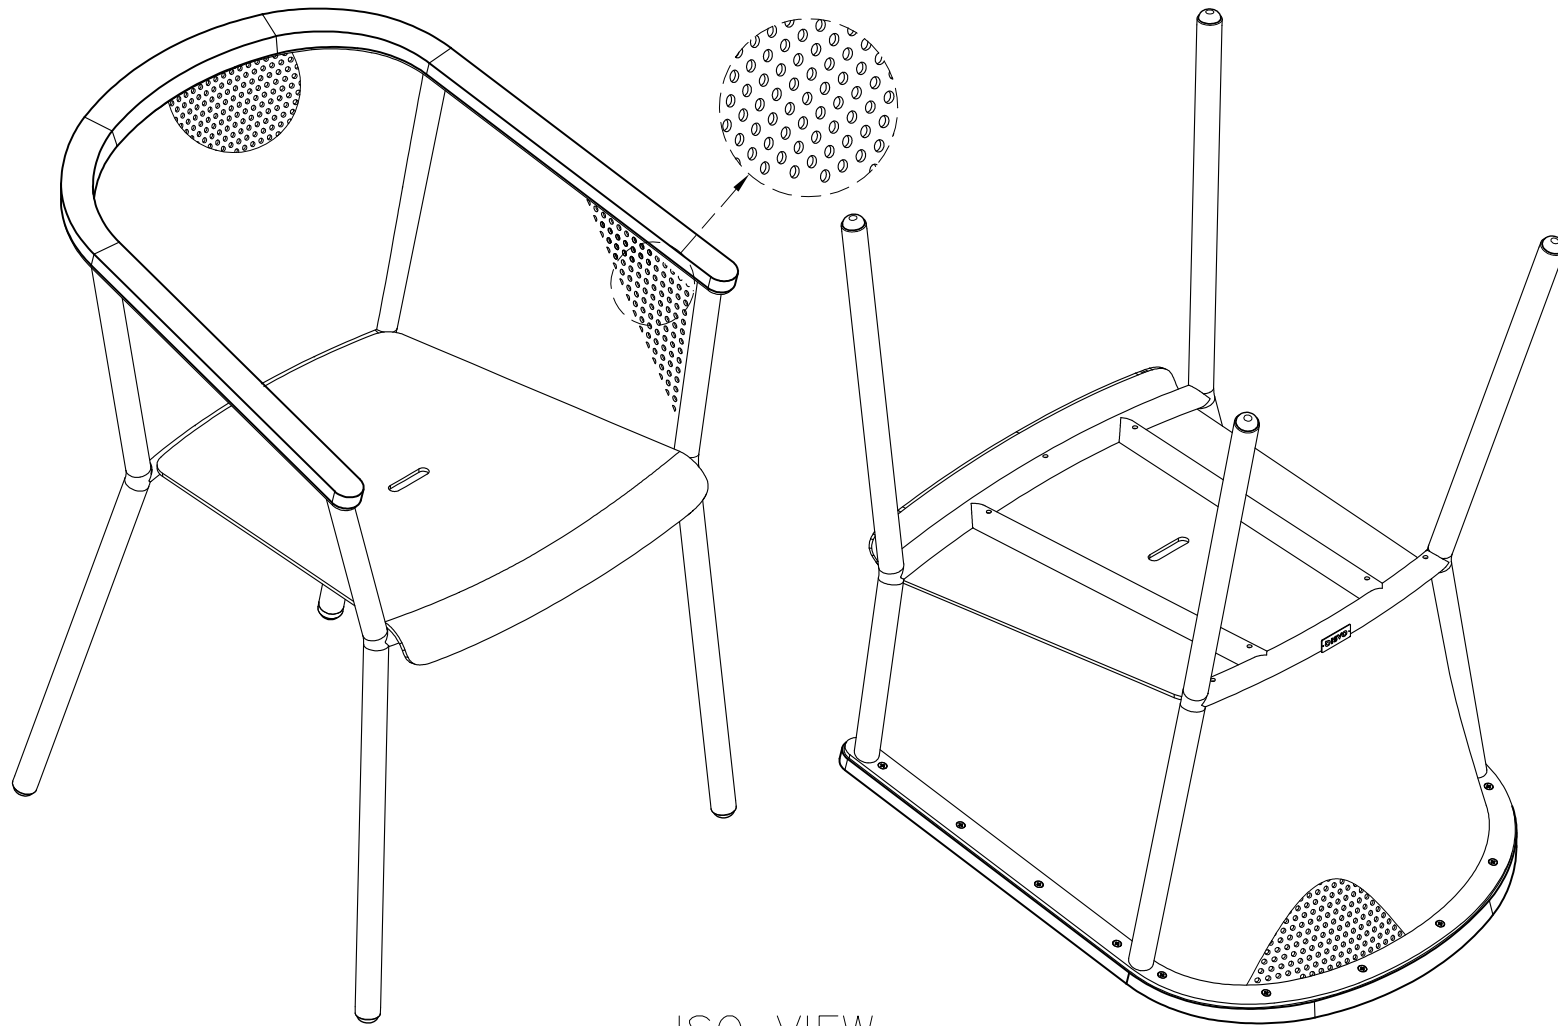

33 35TH STREET, UNIT A405, BROOKLYN, NEW YORK 11232
T 212.355.0625 F 212.355.0628 WWW.OASIQ.US

RIAD Armchair

W 21 7/8" D 22 1/8" H 30 5/8"

AH 25 5/16" SH 17 13/16" CH 1"

OSH 18 13/16"

15.5 lbs

Powder coated aluminum & teak

RIAD: FRAME

White

Anthracite

RIAD: CUSHION FABRICS

Charcoal Chine

Sooty

ISO VIEW

TOP VIEW

FINISH DATE				ET
PREPAR DATE: 31-01-20	Ado	SCALE : 1:1		P. 2
BEGIN DATE : 03-09-18	Ado	⊕ ⊞		

FRONT VIEW

DWG.NO: FAE0A14-100K	TITLE : FRONT VIEW	DIM EXT: 561.7x554.8x777.3 MM.	MATERIAL: TEAK+AL	DRAWN BY : Ado	FINISH DATE		EF
					PREPAER DATE: 31-01-20	Ado	SCALE : 1:1
					BEGIN DATE : 03-09-18	Ado	⊕

SIDE VIEW