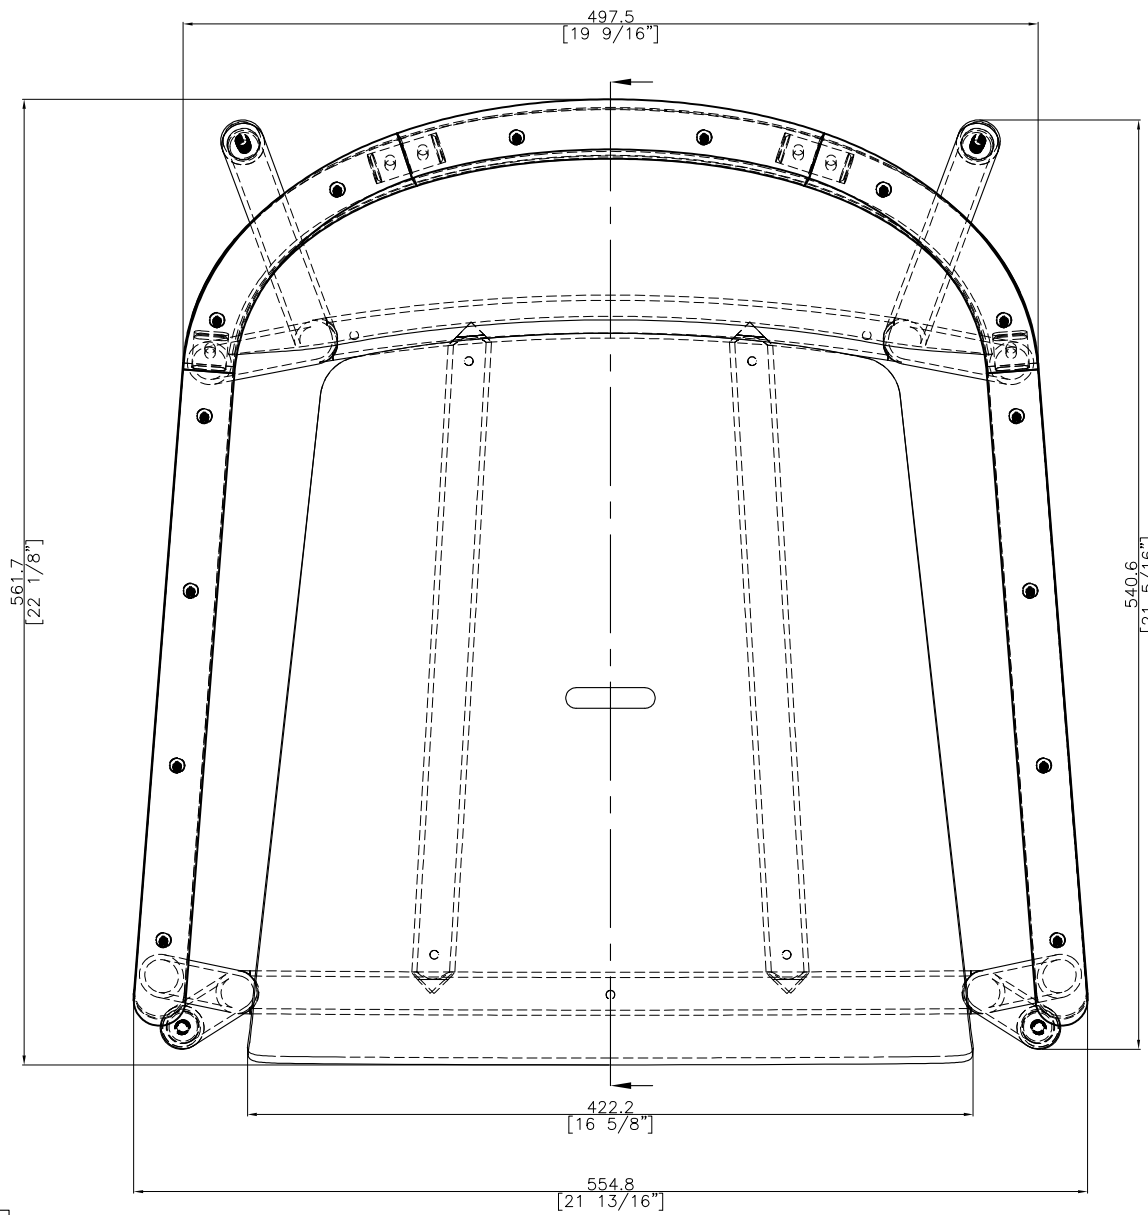

ISO VIEW

TOP VIEW

FINISH DATE				ET
PREPAR DATE: 31-01-20	Ado	SCALE : 1:1		P. 2
BEGIN DATE : 03-09-18	Ado	⊕ ⊞