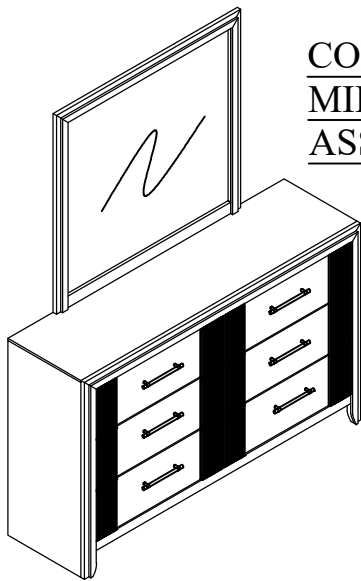

ASSEMBLY INSTRUCTION

Model : ELSIE-GREY-MR

Description : MIRROR

Thank you for purchasing this quality product. Be sure to check all packing material carefully for small parts that may have come loose inside the carton during shipment.

PART LIST :				HARDWARE LIST :				
No.	Description	Diagram	Quantity	No.	Description	Diagram	Size	Quantity
A	DRESSER		1	D	JCBC SCREW		M6 X 35mm	8
B	MIRROR		1	E	SPRING WASHER		Ø1/4" x 13mm	8
C	MIRROR SUPPORT		2	F	FLAT WASHER		Ø1/4" x 20mm	8
				G	ALLEN KEY		M4 X 65mm	1