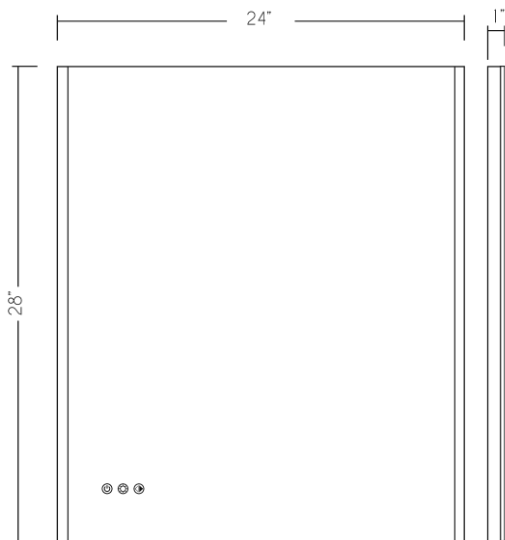

## LED MIRROR

### LED MIRROR DETAILS

- **Size:** 24"W x 28"H x 1"D
- **Frost:** Frosted Edges (Left & Right)
- **CCT:** 5000k
- **Lumens:** 1,394
- **Power:** 120/240VAC
- **Wattage:** 14 W
- **Efficiency:** 100 Lumens per Watt