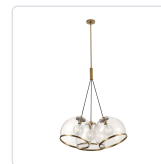

## COAST PD304003ANCG

FIXTURE DIMENSIONS	D35" x H41-5/8"
LAMP TYPE	E26
MAX WATTAGE	60W
BULB QTY	3
BULBS INCLUDED	No
VOLTAGE	120V
GLASS DETAILS	Clear Glass
ROD LENGTH	46" Max (3x12" + 1x6" + 1x4")
DIAMETER OF ROD	5/8"
WIRE LENGTH	144"
MINIMUM HANG HEIGHT	52"
LOCATION	Dry
BARCODE	UPC 841387000654
CANOPY DIMENSIONS	D4-3/4" x H7/8"
FINISH OPTION(S)	AGED NICKEL; Clear Glass;
PACKAGE SIZE	L40-3/4" x W20-1/2" x H32-1/4"
PACKAGE WEIGHT	62 lbs

### AVAILABLE FINISHES:

PD304003ANCG

Aged Nickel | Clear  
Glass

PD304003VBCG

Vintage Brass |  
Clear Glass

\*For complete warranty terms, please visit: [www.aloralighting.com/warranty](http://www.aloralighting.com/warranty)