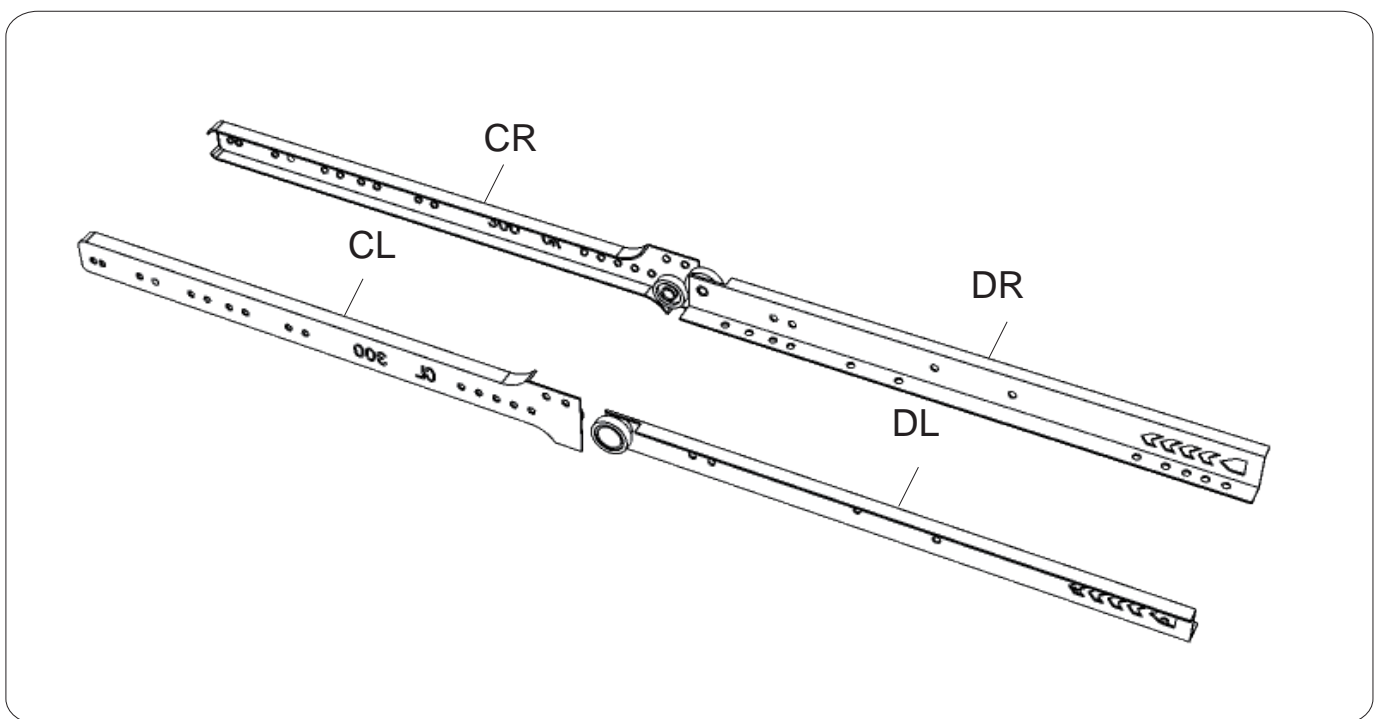

PARTS LIST:

①

DRAWER FRONT 4PCS

②

DRAWER SIDE 4PCS

③

DRAWER SIDE 4PCS

④

LEFT PANEL 1PCS

⑨

RIGHT PANEL 1PCS

⑩

BACK PANEL 1PCS

⑪

TOP PANEL 1PCS

⑫

SUPPORT PANEL 3PCS

DRAWER
BOTTOM

4PCS

REMARK:

How to install camlock bolt:

1.

2.

3.