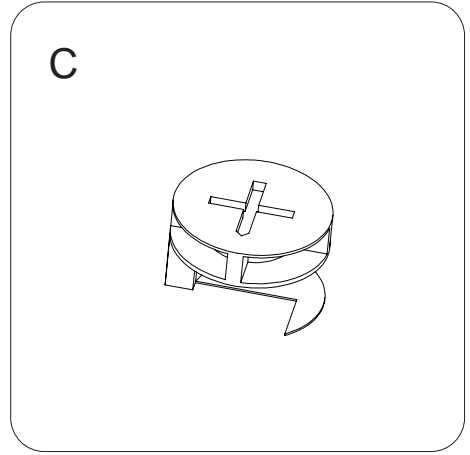

PARTS:

USEFUL HINTS BEFORE YOU START:

1. Read each step carefully before starting.
2. It is important that each step is performed in correct order to avoid difficulties.
3. Identify, sort and count the parts before assembly.
4. Assemble your furniture on packaging cardboard to prevent scratch or damage.
5. Clean the product with mild cleanser using soft damp cloth. Do not use harsh or abrasive cleanser.
6. Using incompatible hardware might cause damage to product.
7. If there are any missing parts, please send us an email and we will send them to you.