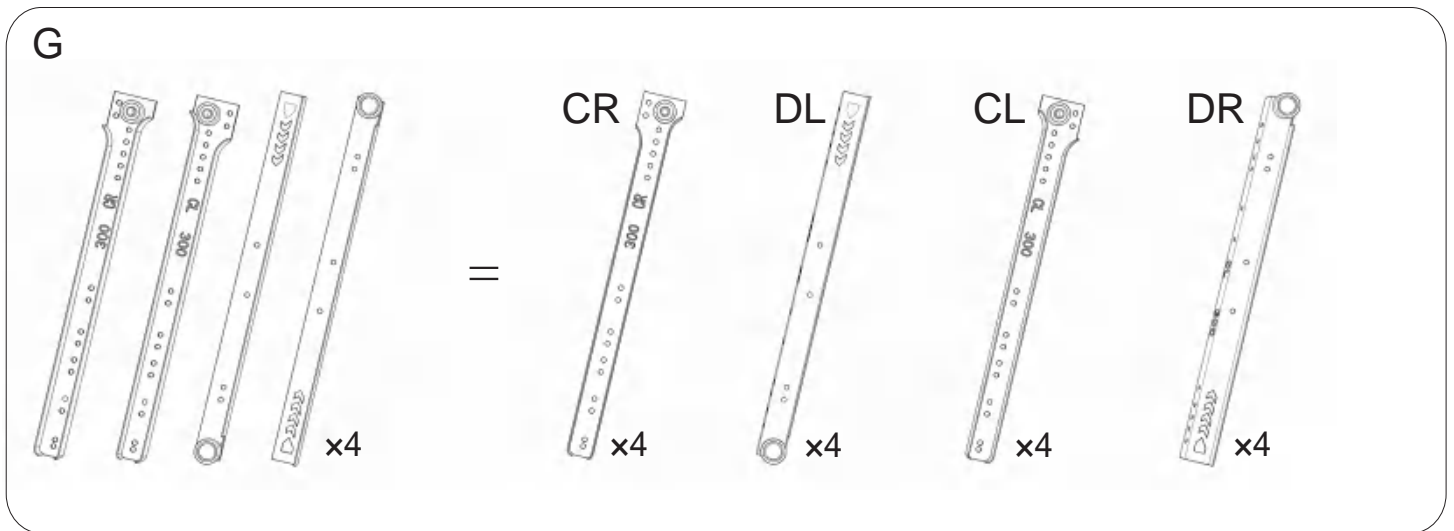

PARTS:

USEFUL HINTS BEFORE YOU START:

1. Read each step carefully before starting.
2. It is important that each step is performed in correct order to avoid difficulties.
3. Identify, sort and count the parts before assembly.
4. Assemble your furniture on packaging cardboard to prevent scratch or damage.
5. Clean the product with mild cleanser using soft damp cloth. Do not use harsh or abrasive cleanser.
6. Using incompatible hardware might cause damage to product.
7. If there are any missing parts, please send us an email and we will send them to you.