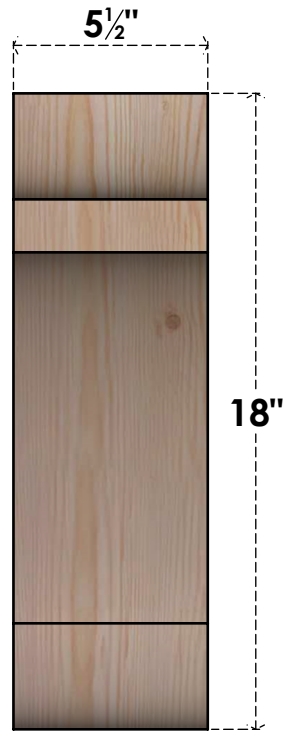

BRC06X14X18OLY00SDF

5 1/2"W X 14"D X 18"H OLYMPIC SMOOTH BRACE, DOUGLAS FIR

SIDE

FRONT

EKENA MILLWORK
 2300 WEST MAIN ST.
 CLARKSVILLE, TX 75426
 TOLL FREE: 866-607-0453
 WWW.EKENAMILLWORK.COM

NOTES

1. INSTALLATION TO BE COMPLETED IN ACCORDANCE WITH MANUFACTURER'S SPECIFICATIONS.
2. DRAWING MAY NOT BE TO SCALE
3. THIS DRAWING IS INTENDED FOR DESIGN AND PLANNING PURPOSES ONLY.
4. ALL INFORMATION CONTAINED HEREIN WAS CURRENT AT THE TIME OF DEVELOPMENT BUT MUST BE REVIEWED AND APPROVED BY THE PRODUCT MANUFACTURER TO BE CONSIDERED ACCURATE.
5. PRODUCTS ARE NOT KILN DRIED. THIS ITEM IS UNIQUE AND WILL CONTAIN THE NATURAL VARIATIONS THAT THE WOOD SPECIES OFFERS. THIS MAY RESULT IN VARIATIONS UP TO 1/4"