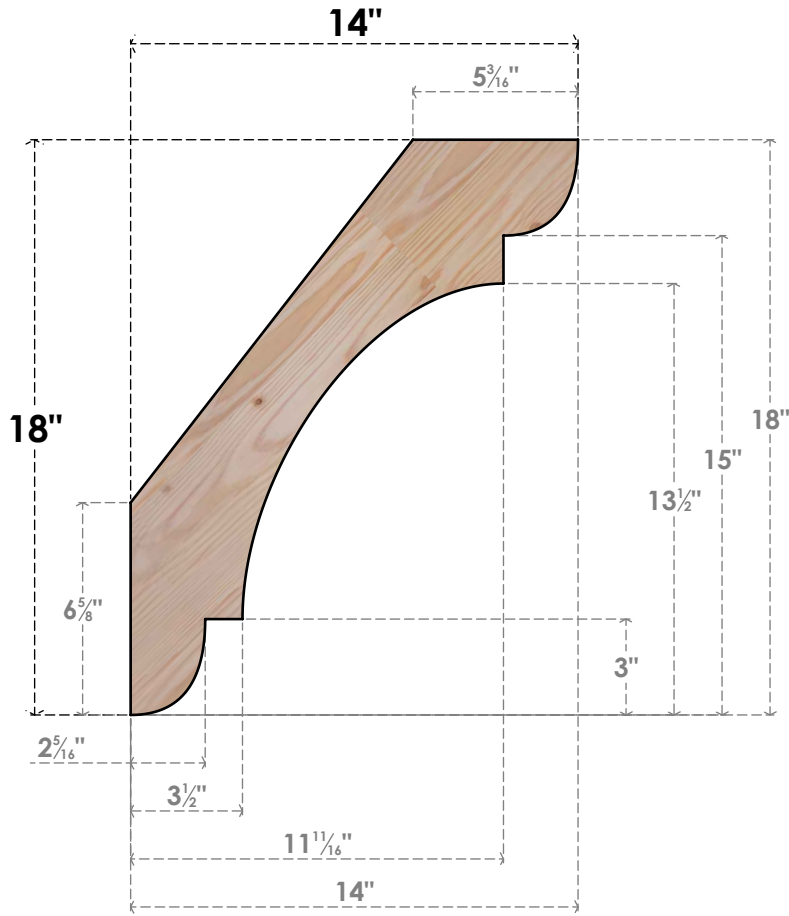

BRC06X14X18OLY00SDF

5 1/2"W X 14"D X 18"H OLYMPIC SMOOTH BRACE, DOUGLAS FIR

SIDE

FRONT

EKENA MILLWORK
 2300 WEST MAIN ST.
 CLARKSVILLE, TX 75426
 TOLL FREE: 866-607-0453
 WWW.EKENAMILLWORK.COM

NOTES

1. INSTALLATION TO BE COMPLETED IN ACCORDANCE WITH MANUFACTURER'S SPECIFICATIONS.
2. DRAWING MAY NOT BE TO SCALE
3. THIS DRAWING IS INTENDED FOR DESIGN AND PLANNING PURPOSES ONLY.
4. ALL INFORMATION CONTAINED HEREIN WAS CURRENT AT THE TIME OF DEVELOPMENT BUT MUST BE REVIEWED AND APPROVED BY THE PRODUCT MANUFACTURER TO BE CONSIDERED ACCURATE.
5. PRODUCTS ARE NOT KILN DRIED. THIS ITEM IS UNIQUE AND WILL CONTAIN THE NATURAL VARIATIONS THAT THE WOOD SPECIES OFFERS. THIS MAY RESULT IN VARIATIONS UP TO 1/4"