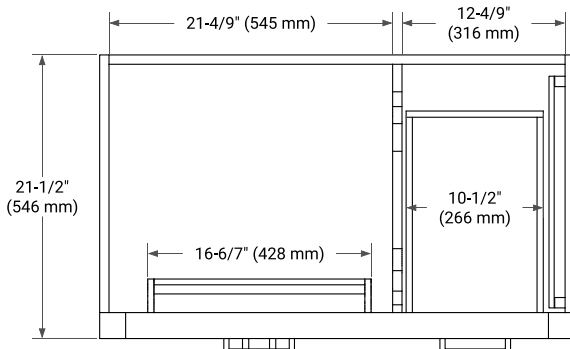

36" LEFT OFFSET CABINET

BASE CABINET DIMENSIONS

36" W x 21.5" D x 34.5" H

FEATURES

- Solid wood frame & plywood panels
- Dovetail drawers and joints
- Soft closing doors & drawers

HARDWARE FINISHES*

Brushed Nickel Satin Brass Matte Black Polished Chrome

37" LEFT OVAL SINK COUNTERTOP WITH 1.5 IN. THICKNESS

OVERALL DIMENSIONS

37" W x 22" D x 1.5" H

COUNTERTOP OPTIONS

Carrara Marble

White Quartz

FEATURES

- Solid countertop with mitered edges & seams
- Undermount white oval sink
- Pre-drilled for 8" widespread faucet

INCLUDED

- Countertop
- Matching Backsplash
- Oval Sink

COUNTERTOP PLAN VIEW

EDGE SIDE VIEW

THREE DIMENSIONAL COUNTERTOP VIEW