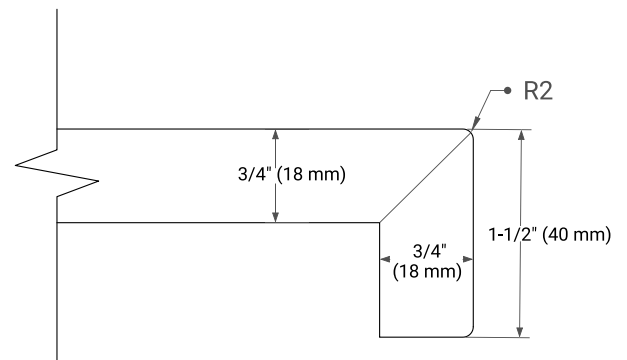

36" LEFT OFFSET CABINET

BASE CABINET DIMENSIONS

36" W x 21.5" D x 34.5" H

FEATURES

- Solid wood frame & plywood panels
- Dovetail drawers and joints
- Soft closing doors & drawers

HARDWARE FINISHES*

Brushed Nickel Satin Brass Matte Black Polished Chrome

37" LEFT OVAL SINK COUNTERTOP WITH 1.5 IN. THICKNESS

OVERALL DIMENSIONS

37" W x 22" D x 1.5" H

COUNTERTOP OPTIONS

Carrara Marble

White Quartz

FEATURES

- Solid countertop with mitered edges & seams
- Undermount white oval sink
- Pre-drilled for 8" widespread faucet

INCLUDED

- Countertop
- Matching Backsplash
- Oval Sink

COUNTERTOP PLAN VIEW

EDGE SIDE VIEW

THREE DIMENSIONAL COUNTERTOP VIEW