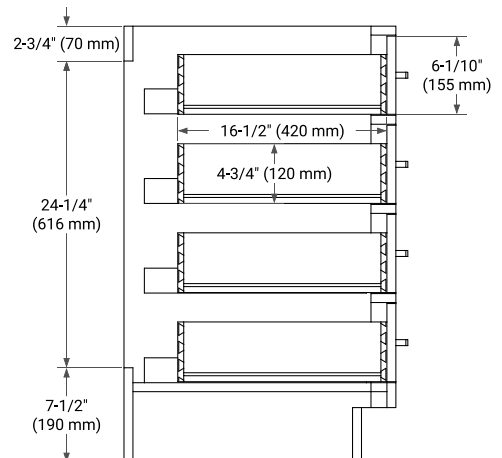

36" LEFT OFFSET CABINET

BASE CABINET DIMENSIONS

36" W x 21.5" D x 34.5" H

FEATURES

- Solid wood frame & plywood panels
- Dovetail drawers and joints
- Soft closing doors & drawers

HARDWARE FINISHES*

Brushed Nickel Satin Brass Matte Black Polished Chrome

37" LEFT OVAL SINK COUNTERTOP WITH 1.5 IN. THICKNESS

OVERALL DIMENSIONS

37" W x 22" D x 1.5" H

COUNTERTOP OPTIONS

Carrara Marble

White Quartz

FEATURES

- Solid countertop with mitered edges & seams
- Undermount white oval sink
- Pre-drilled for 8" widespread faucet

INCLUDED

- Countertop
- Matching Backsplash
- Oval Sink

COUNTERTOP PLAN VIEW

EDGE SIDE VIEW

THREE DIMENSIONAL COUNTERTOP VIEW