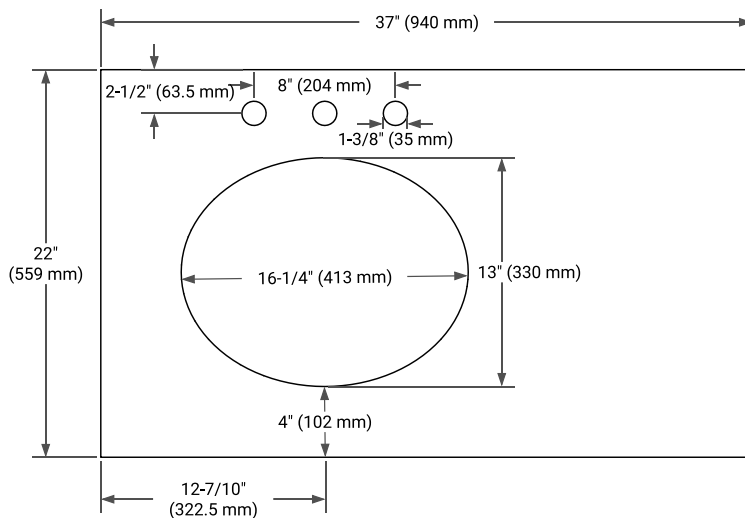

36" LEFT OFFSET CABINET

BASE CABINET DIMENSIONS

36" W x 21.5" D x 34.5" H

FEATURES

- Solid wood frame & plywood panels
- Dovetail drawers and joints
- Soft closing doors & drawers

HARDWARE FINISHES*

Brushed Nickel Satin Brass Matte Black Polished Chrome

37" LEFT OVAL SINK COUNTERTOP WITH 1.5 IN. THICKNESS

OVERALL DIMENSIONS

37" W x 22" D x 1.5" H

COUNTERTOP OPTIONS

Carrara Marble

White Quartz

FEATURES

- Solid countertop with mitered edges & seams
- Undermount white oval sink
- Pre-drilled for 8" widespread faucet

INCLUDED

- Countertop
- Matching Backsplash
- Oval Sink

COUNTERTOP PLAN VIEW

EDGE SIDE VIEW

THREE DIMENSIONAL COUNTERTOP VIEW