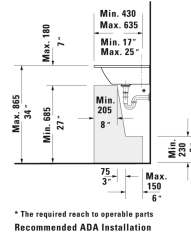

ME by Starck Furniture washbasin & # 233683..87 / 233683..00 / 233683..00 / 233683..58 / 233683..58 / 233683..30 / 233683..60 / 233683..60

< 32 5/8" Inch >

Furniture washbasin	Dimension	Weight	Order number
with overflow, with faucet deck, hardware included, wall-mounted, cUPC® listed*, 32 5/8" Inch			
Colors			
00 White 32 White Satin Matte			
Variant			
●●●	32 5/8" x 19 1/4" Inch	46.7 lb	233683..87
●	32 5/8" x 19 1/4" Inch	46.7 lb	233683..00
●	32 5/8" x 19 1/4" Inch	46.7 lb	233683..00
●●	32 5/8" x 19 1/4" Inch	46.7 lb	233683..58
●●	32 5/8" x 19 1/4" Inch	46.7 lb	233683..58
●●●	32 5/8" x 19 1/4" Inch	46.7 lb	233683..30
☒	32 5/8" x 19 1/4" Inch	46.7 lb	233683..60
☒	32 5/8" x 19 1/4" Inch	46.7 lb	233683..60
Infobox			
* Complies with following standards: ASME A112.19.2/CSA B45.1, Washbasin is not ADA compliant in combination with pedestal, siphon cover or metal console			
Sanitary ceramics with the special WonderGliss surface finish will remain clean and attractive-looking for a long time to come. When ordering WonderGliss please add a "1" as eleventh digit to the model number.			
Space-saving siphon	1 1/4" Inch	0.9 lb	005076
Suitable products			

ME by Starck Furniture washbasin & # 233683..87 / 233683..00
/ 233683..00 / 233683..58 / 233683..58 / 233683..30 /
233683..60 / 233683..60

|< 32 5/8" Inch >|

All drawings contain the necessary measurements which are subject to standard tolerances. They are stated in inch & mm and are non-binding. Exact measurements, in particular for customized installation scenarios, can only be taken from the finished ceramic piece.