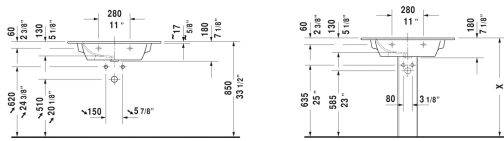

ME by Starck Furniture washbasin & # 233683..87 / 233683..00 / 233683..00 / 233683..58 / 233683..58 / 233683..30 / 233683..60 / 233683..60

< 32 5/8" Inch >

Furniture washbasin	Dimension	Weight	Order number
with overflow, with faucet deck, hardware included, wall-mounted, cUPC® listed*, 32 5/8" Inch			
Colors			
00 White 32 White Satin Matte			
Variant			
●●●	32 5/8" x 19 1/4" Inch	46.7 lb	233683..87
●	32 5/8" x 19 1/4" Inch	46.7 lb	233683..00
●	32 5/8" x 19 1/4" Inch	46.7 lb	233683..00
●●	32 5/8" x 19 1/4" Inch	46.7 lb	233683..58
●●	32 5/8" x 19 1/4" Inch	46.7 lb	233683..58
●●●	32 5/8" x 19 1/4" Inch	46.7 lb	233683..30
☒	32 5/8" x 19 1/4" Inch	46.7 lb	233683..60
☒	32 5/8" x 19 1/4" Inch	46.7 lb	233683..60
Infobox			
* Complies with following standards: ASME A112.19.2/CSA B45.1, Washbasin is not ADA compliant in combination with pedestal, siphon cover or metal console			
Sanitary ceramics with the special WonderGliss surface finish will remain clean and attractive-looking for a long time to come. When ordering WonderGliss please add a "1" as eleventh digit to the model number.			
Space-saving siphon	1 1/4" Inch	0.9 lb	005076
Suitable products			

ME by Starck Furniture washbasin & # 233683..87 / 233683..00
/ 233683..00 / 233683..58 / 233683..58 / 233683..30 /
233683..60 / 233683..60

|< 32 5/8" Inch >|

All drawings contain the necessary measurements which are subject to standard tolerances. They are stated in inch & mm and are non-binding. Exact measurements, in particular for customized installation scenarios, can only be taken from the finished ceramic piece.