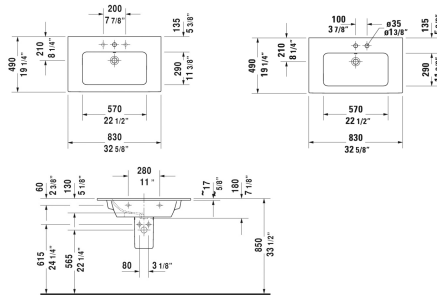

ME by Starck Furniture washbasin & # 233683..87 / 233683..00 / 233683..00 / 233683..58 / 233683..58 / 233683..30 / 233683..60 / 233683..60

< 32 5/8" Inch >

Furniture washbasin	Dimension	Weight	Order number
with overflow, with faucet deck, hardware included, wall-mounted, cUPC® listed*, 32 5/8" Inch			
Colors			
00 White 32 White Satin Matte			
Variant			
●●●	32 5/8" x 19 1/4" Inch	46.7 lb	233683..87
●	32 5/8" x 19 1/4" Inch	46.7 lb	233683..00
●	32 5/8" x 19 1/4" Inch	46.7 lb	233683..00
●●	32 5/8" x 19 1/4" Inch	46.7 lb	233683..58
●●	32 5/8" x 19 1/4" Inch	46.7 lb	233683..58
●●●	32 5/8" x 19 1/4" Inch	46.7 lb	233683..30
☒	32 5/8" x 19 1/4" Inch	46.7 lb	233683..60
☒	32 5/8" x 19 1/4" Inch	46.7 lb	233683..60
Infobox			
* Complies with following standards: ASME A112.19.2/CSA B45.1, Washbasin is not ADA compliant in combination with pedestal, siphon cover or metal console			
Sanitary ceramics with the special WonderGliss surface finish will remain clean and attractive-looking for a long time to come. When ordering WonderGliss please add a "1" as eleventh digit to the model number.			
Space-saving siphon	1 1/4" Inch	0.9 lb	005076
Suitable products			

ME by Starck Furniture washbasin & # 233683..87 / 233683..00
/ 233683..00 / 233683..58 / 233683..58 / 233683..30 /
233683..60 / 233683..60

|< 32 5/8" Inch >|

All drawings contain the necessary measurements which are subject to standard tolerances. They are stated in inch & mm and are non-binding. Exact measurements, in particular for customized installation scenarios, can only be taken from the finished ceramic piece.