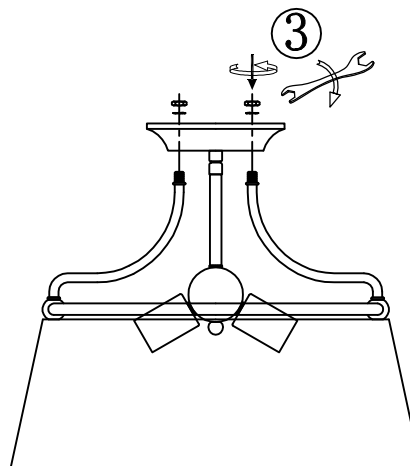

1pcs

2pcs

3pcs

1pcs

2pcs

1pcs

**Product Features**  
 Material: Metal  
 Color: Gold+Black  
 Base Type: E26  
 Bulb Included: No  
 Voltage: 110- 130VAC  
 Maximum Wattage: 3 x 60W