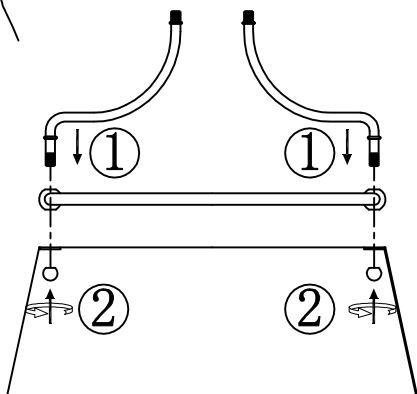

1pcs

2pcs

3pcs

1pcs

2pcs

1pcs

**Product Features**  
 Material: Metal  
 Color: Gold+Black  
 Base Type: E26  
 Bulb Included: No  
 Voltage: 110- 130VAC  
 Maximum Wattage: 3 x 60W