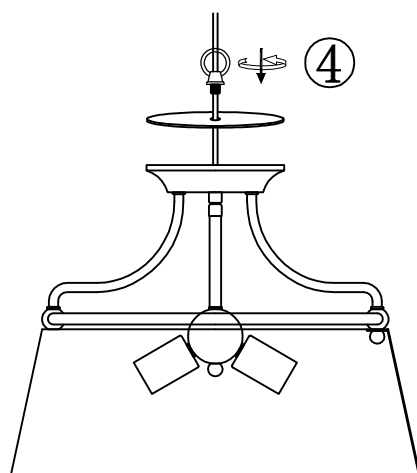

1pcs

2pcs

3pcs

1pcs

2pcs

1pcs

**Product Features**  
 Material: Metal  
 Color: Gold+Black  
 Base Type: E26  
 Bulb Included: No  
 Voltage: 110- 130VAC  
 Maximum Wattage: 3 x 60W