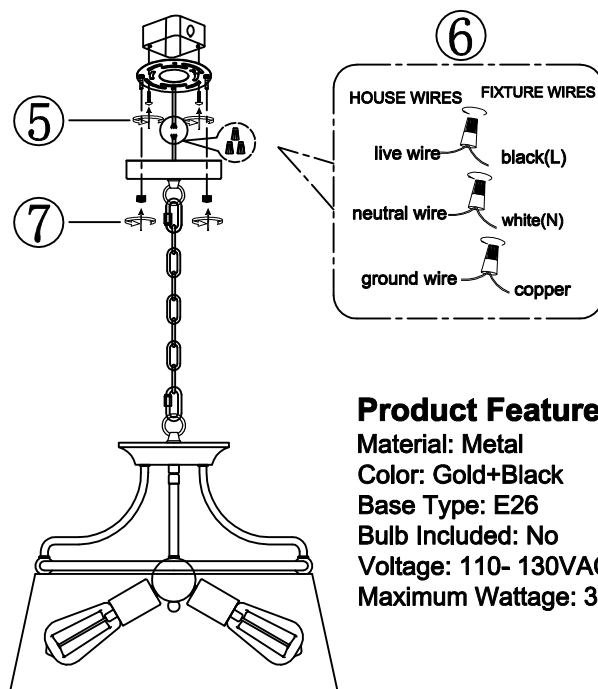

1pcs

2pcs

3pcs

1pcs

2pcs

1pcs

**Product Features**  
 Material: Metal  
 Color: Gold+Black  
 Base Type: E26  
 Bulb Included: No  
 Voltage: 110- 130VAC  
 Maximum Wattage: 3 x 60W