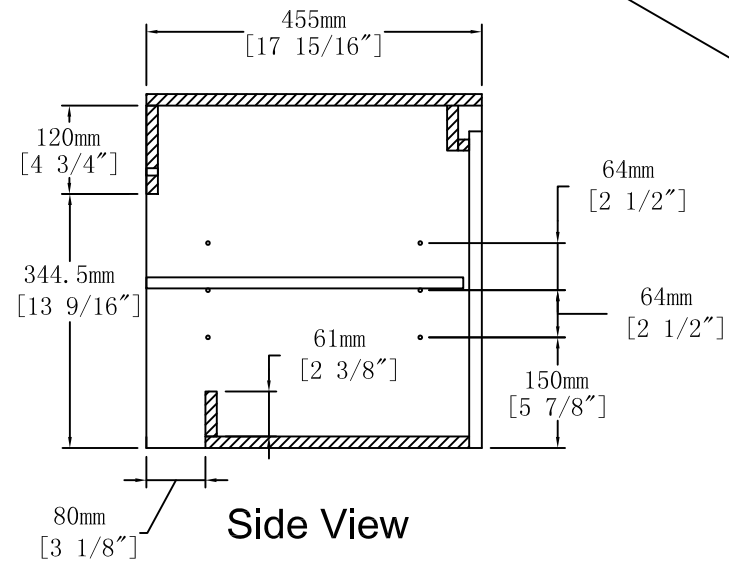

Front View

Side View

Item NO.

BV B120 C24A GWH

Version

V1

Project

Date