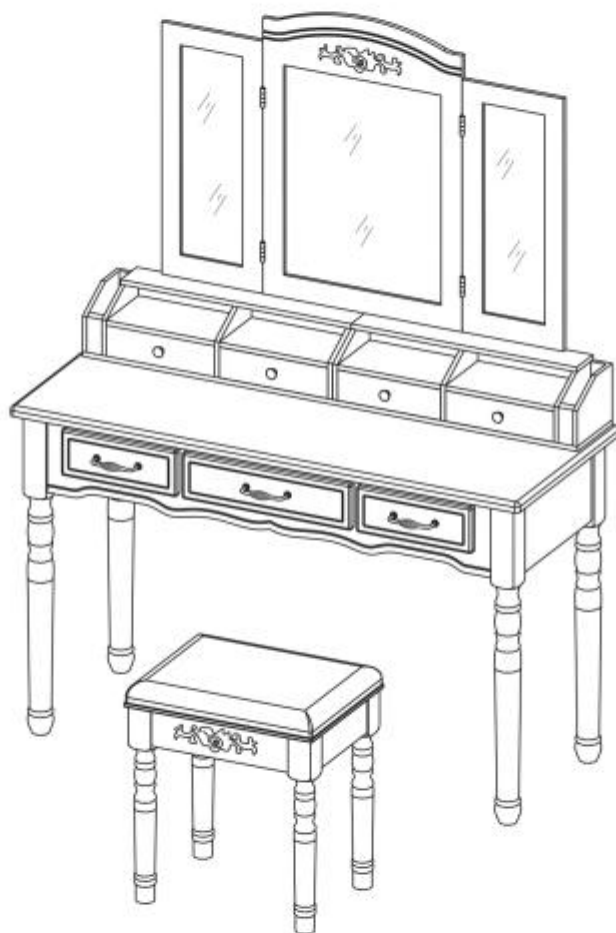

VANITY TABLE

THIS INSTRUCTION BOOKLET CONTAINS IMPORTANT SAFETY INFORMATION.
PLEASE READ AND KEEP FOR FUTURE REFERENCE.

NOTICE : Please retain these instructions for future reference.

- Please do not exceed the weight limitations of this item.
- Do not stand on or use any part of this item as a step ladder.
- Firmly secure all bolts, screws, and knobs are secure every 90 days.
- Fasten screws loosely during initial assembly. Do not firmly tighten the screws until the item is completely assembled.
- Do not use or store this item in the proximity of open flame or flammable/combustible chemicals. Be aware that some parts are heavy and have sharp edges.
- If any parts are missing, broken, damaged, or worn, stop using this product until repairs are made and/or factory replacement parts are installed.
- Do not use this item in a way inconsistent with the manufacturer's instructions as this could void the product warranty.

1-2 PEOPLE
ASSEMBLY

APPROXIMATELY
45 MIN.
ASSEMBLY

Part List

<p>A</p>  <p>x1</p>	<p>B</p>  <p>x4</p>	<p>C</p>  <p>x1</p>	
<p>D</p>  <p>x2</p>	<p>E</p>  <p>x1</p>	<p>F</p>  <p>x1</p>	
<p>G</p>  <p>x1</p>	<p>H</p>  <p>x1</p>	<p>J</p>  <p>x1</p>	<p>K</p>  <p>x4</p>
<p>①</p>  <p>M7*50</p> <p>x16</p>	<p>②</p>  <p>M3*16</p> <p>x22</p>	<p>③</p>  <p>M5*25</p> <p>x5</p>	
<p>④</p>  <p>x4</p>	<p>⑤</p>  <p>x8</p>		