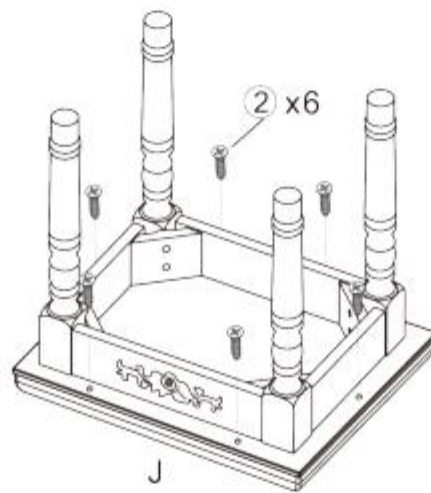

10

Note: No pre-drilled holes on the back of cushion, screw them by yourself

11