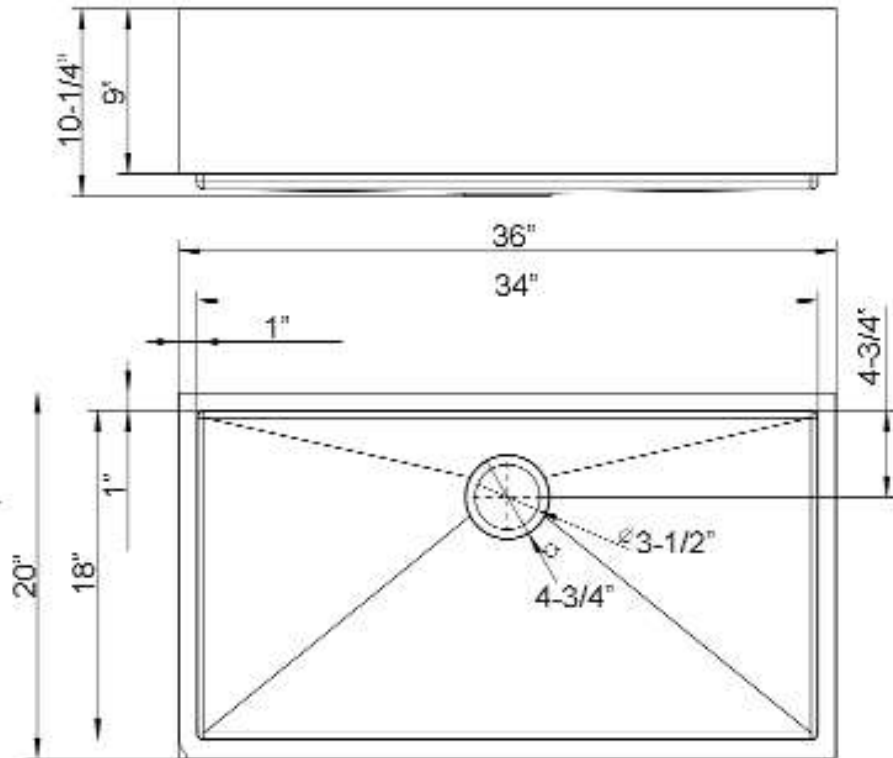

# 36" BAILEY SINGLE BOWL FARMER SINK

Cat. No  
FSSSB2034-SS

W: 36"  
D: 20"  
H: 10-1/4"

**\*Please do NOT cut hole without template or actual product.**

### Interior Dimensions:

Basin Interior: 34" W x 18"D  
Basin Depth: 9"

### Features:

- ▶ Solid 16 gauge, 304 grade metal construction
- ▶ Tight radius corners
- ▶ Easy maintenance with matte finish
- ▶ Template included
- ▶ Insulated for sound reduction
- ▶ Rim width is 1"
- ▶ Drain is 3-1/2"
- ▶ Wire grid available to purchase separately, **FSSSB2034-Wire**

Dimensions of fixture are nominal and may vary within the range of tolerances established by ANSI Standard A112.19.2. Dimensions and specifications subject to change without notice.