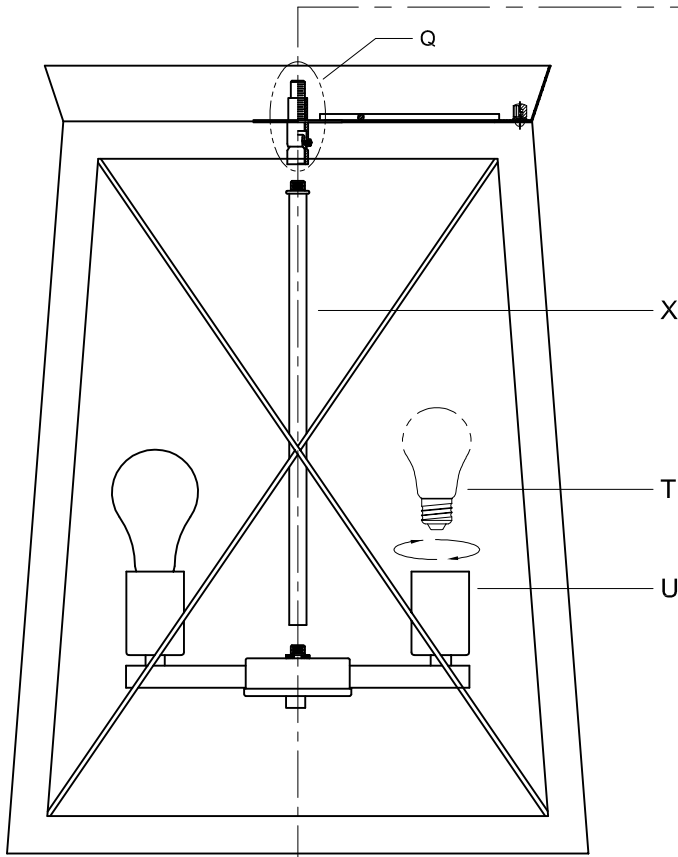

Assembly & Installation Instructions

CAUTION: Read instructions carefully and turn electricity off at main circuit breaker panel before beginning installation.

WARNING - If any Special Control Devices are used with this Fixture, Follow the Instructions Carefully to assure full compliance with N.E.C. requirements. If there are any questions, contact a Qualified Electrical Contractor.
CAUTION - All glass is fragile, use care when handling Glass component(s) and or Lamp(s).

CANOPY MOUNTING & WIRE CONNECTION ASSEMBLY STEPS:

1. D,E → A
2. B,A → C
3. R,S,H → D (TO LOCK) (APRETAR)
4. S → H (À VERROUILLER)
5. F → N,P,M
6. N,X,U → Q
7. M → N
8. L → M
9. K,J → L
10. L → H
11. F → L,K,J,H,D
12. F → G
13. J,K → H
14. T → U

ADJUST HEIGHT WITH "D"
 N → A (TO LOCK)
 AJUSTA LA ALTURA CON "D"
 N → A (APRETAR)
 RÉGLEZ LA HAUTEUR AVEC "D"
 N → A (À VERROUILLER)

B, C, G & T
 (NOT FURNISHED)
 (NON FOURNIE)
 (NO INCLUIDA)

Instructions d'Assemblage et Installation