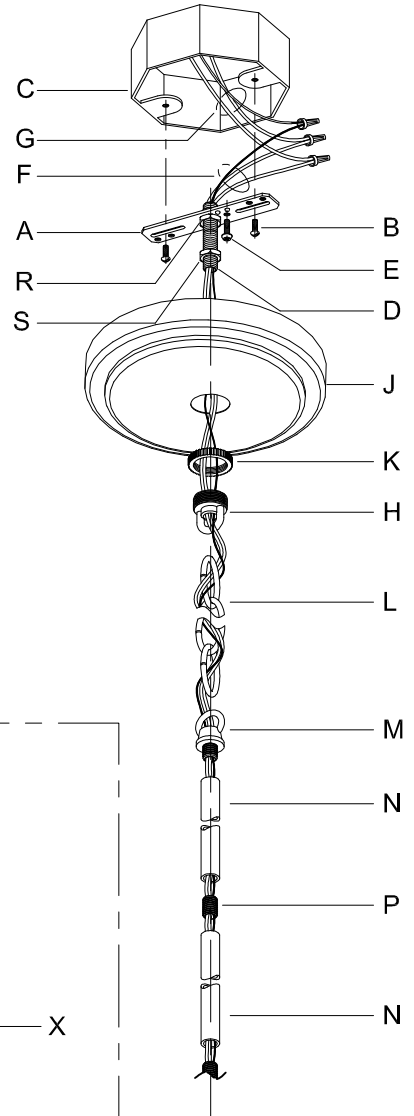

Assembly & Installation Instructions

CAUTION: Read instructions carefully and turn electricity off at main circuit breaker panel before beginning installation.

WARNING - If any Special Control Devices are used with this Fixture, Follow the Instructions Carefully to assure full compliance with N.E.C. requirements. If there are any questions, contact a Qualified Electrical Contractor.
CAUTION - All glass is fragile, use care when handling Glass component(s) and or Lamp(s).

CANOPY MOUNTING & WIRE CONNECTION ASSEMBLY STEPS:

1. D,E → A
2. B,A → C
3. R,S,H → D (TO LOCK) (APRETAR)
4. S → H (À VERROUILLER)
5. F → N,P,M
6. N,X,U → Q
7. M → N
8. L → M
9. K,J → L
10. L → H
11. F → L,K,J,H,D
12. F → G
13. J,K → H
14. T → U

ADJUST HEIGHT WITH "D"
 N → A (TO LOCK)
 AJUSTA LA ALTURA CON "D"
 N → A (APRETAR)
 RÉGLEZ LA HAUTEUR AVEC "D"
 N → A (À VERROUILLER)

B, C, G & T
 (NOT FURNISHED)
 (NON FOURNIE)
 (NO INCLUIDA)

Instructions d'Assemblage et Installation