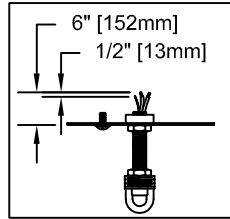

CANOPY MOUNTING & WIRE CONNECTION ASSEMBLY STEPS:

1. D,E → A
2. B,A → C
3. R,S,H → D (TO LOCK) (APRETAR)
4. S → H (À VERROUILLER)
5. F → N,P,M
6. N,X,U → Q
7. M → N
8. L → M
9. K,J → L
10. L → H
11. F → L,K,J,H,D
12. F → G
13. J,K → H
14. T → U