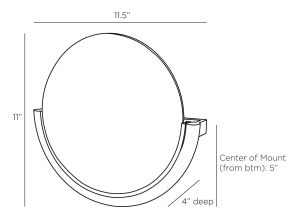

ARTERIO RS

ALICIA SCONCE

DWC25
Antique Brass
H: 11 IN
W: 11.5 IN
D: 4 IN

Classic and bold, this chic slump glass dome in champagne seedy, delivers timeless intrigue. Framed by a support in antique brass iron that effortlessly anchors the glass like a precious stone. Certified for damp locations and intended for interior use. Finish will vary.