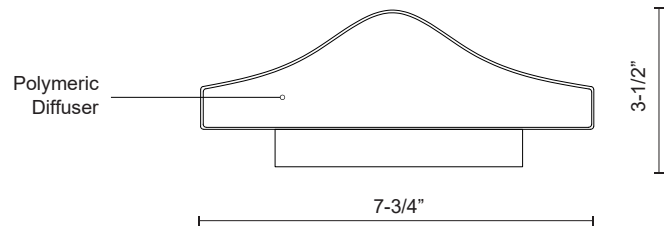

LENOX EW60308

WALL

PROJECT

EW60308-BK
Black

SPECIFICATION DETAILS

* For custom options, consult factory for details.

Fixture Dimensions	W7-3/4" x H7-3/4" x E3-1/2"
Light Source	AC LED Module
Wattage	12W
Total Lumens	1000lm
Delivered Lumens	BK-592lm
Voltage	120V
Color Temperature	3000K
CRI (Ra)	90CRI
Optional Color Temps	2700K - 5000K Available, Minimum Order Quantities Apply
LED Rated Life	50,000 hours
Dimming	100% - 10%, ELV Dimmer (Not Included)
Glass Details	Clear Glass
ADA Compliant	Yes
Compliance	ADA
Location	Wet
Warranty	5 Years

DESCRIPTION

High power LED exterior wall mount fixture intended for use as a downlight. Lenox's die-cast aluminum housing is 8-inch square in its front view, but as the viewer moves to the side the fixture's profile becomes a gently swept curve suggestive of a water drop or perhaps a ship's sail filling with wind. Lenox aimed downwards through its polymeric diffuser lights both the mounting plane and floor. Lenox is available with black finish.