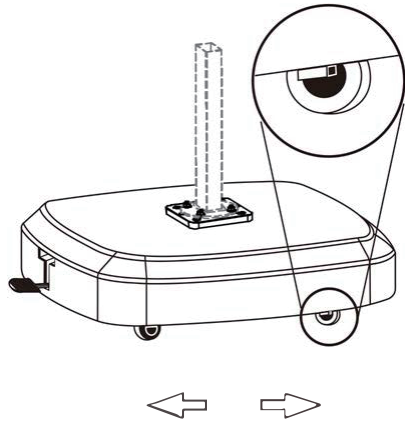

Note: If the diagonal length of the bottom of your umbrella pole does not reach 16cm(6.3"), this multi-purpose aluminum plate can be used for auxiliary installation. If the diagonal length of the bottom of your umbrella pole reaches 16cm(6.3"), then this aluminum plate is not needed any more.

**1**

**2**

**3**

**4**

**5**

**6**

**7**

**8**