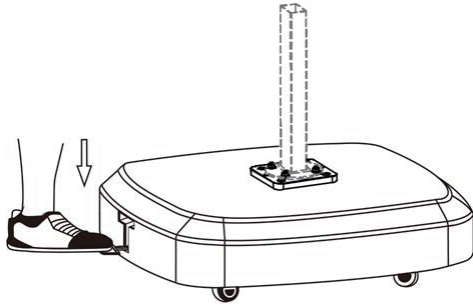

Note: If the diagonal length of the bottom of your umbrella pole does not reach 16cm(6.3"), this multi-purpose aluminum plate can be used for auxiliary installation. If the diagonal length of the bottom of your umbrella pole reaches 16cm(6.3"), then this aluminum plate is not needed any more.

**1**

**2**

**3**

**4**

**5**

**6**

**7**

**8**