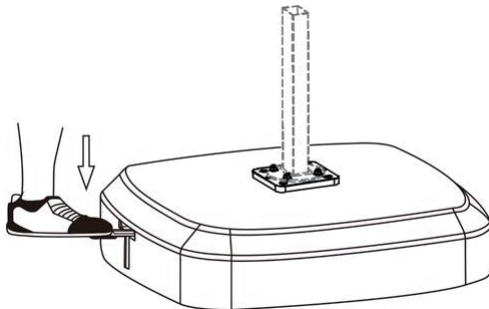

Note: If the diagonal length of the bottom of your umbrella pole does not reach 16cm(6.3"), this multi-purpose aluminum plate can be used for auxiliary installation. If the diagonal length of the bottom of your umbrella pole reaches 16cm(6.3"), then this aluminum plate is not needed any more.

**1**

**2**

**3**

**4**

**5**

**6**

**7**

**8**