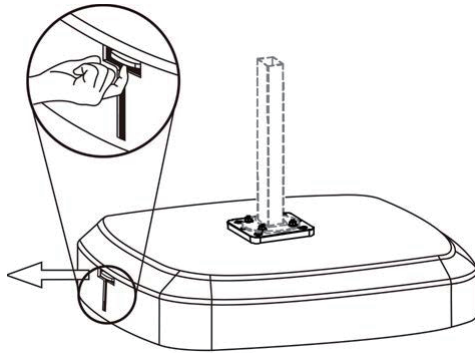

Note: If the diagonal length of the bottom of your umbrella pole does not reach 16cm(6.3"), this multi-purpose aluminum plate can be used for auxiliary installation. If the diagonal length of the bottom of your umbrella pole reaches 16cm(6.3"), then this aluminum plate is not needed any more.

**1**

**2**

**3**

**4**

**5**

**6**

**7**

**8**