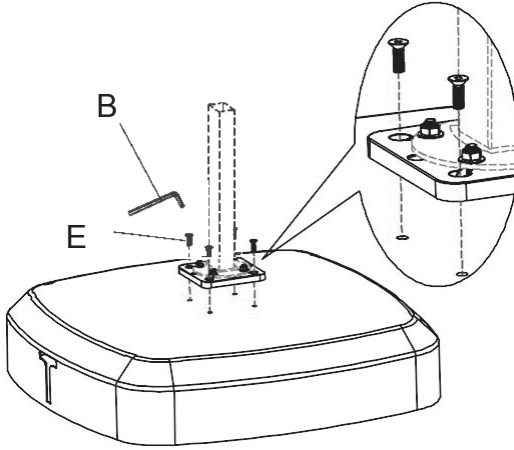

Note: If the diagonal length of the bottom of your umbrella pole does not reach 16cm(6.3"), this multi-purpose aluminum plate can be used for auxiliary installation. If the diagonal length of the bottom of your umbrella pole reaches 16cm(6.3"), then this aluminum plate is not needed any more.

**1**

**2**

**3**

**4**

**5**

**6**

**7**

**8**