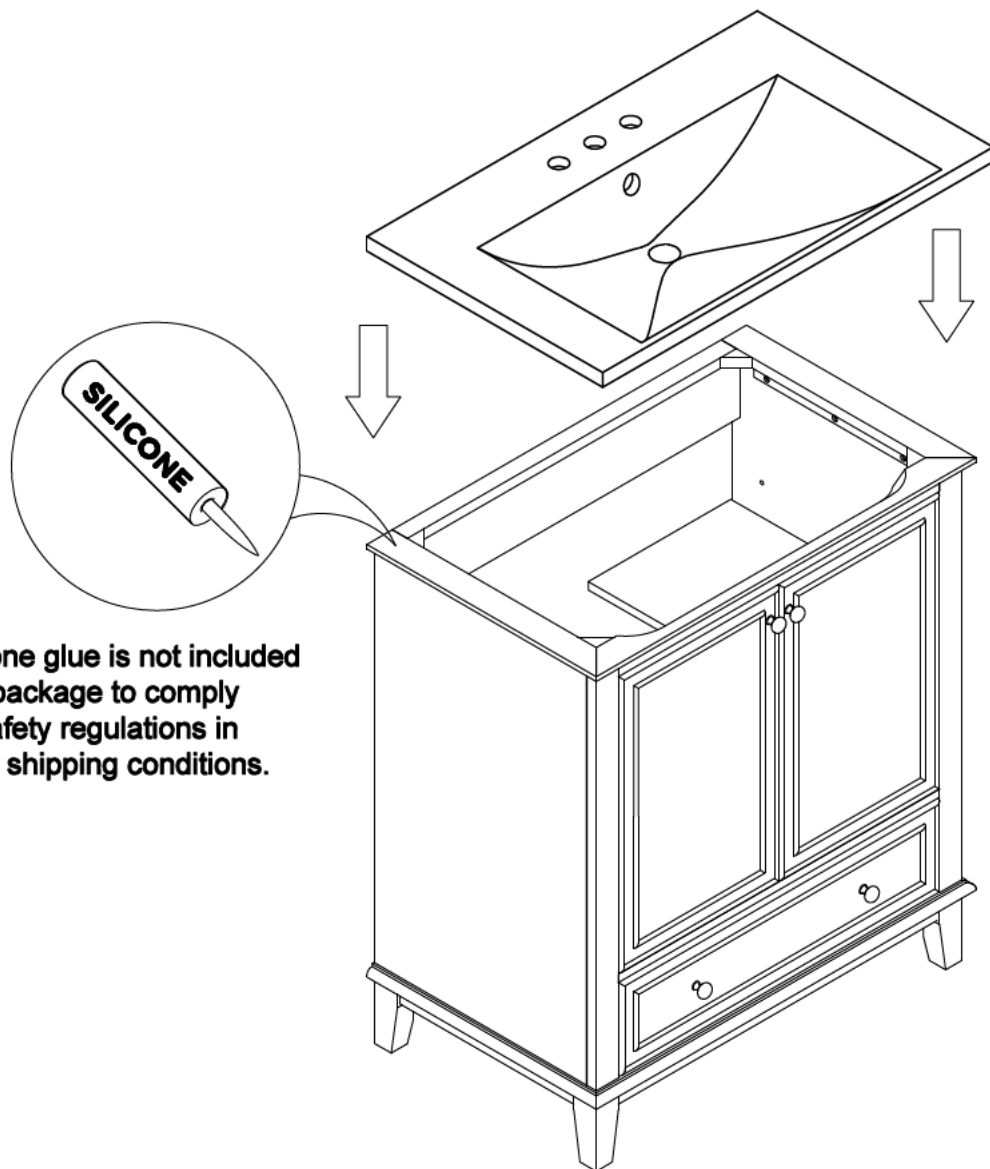

I		J	
	2PCS		6PCS

STEP: 14

O	
	8PCS

STEP: 15

K		M	
	2PCS		2PCS

STEP: 16

STEP: 17

STEP: 18

STEP: 19

**Install the sink on the cabinet with glue.
Let stand for 24 hours**

***Silicone glue is not included
in the package to comply
with safety regulations in
certain shipping conditions.**

STEP: 20