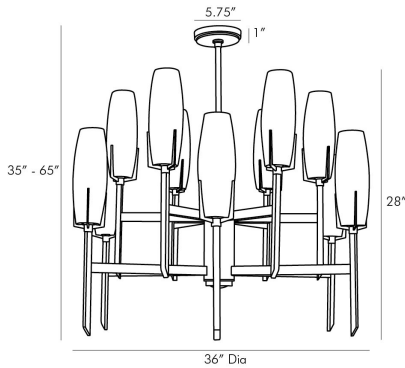

ARTERIOS

KEIFER LARGE CHANDELIER

89127

H: 35 IN, Dia: 36.00 IN

Vintage Silver

Contract Suitable As Is

The modern-inspired, geometric Keifer Chandelier gets an update in dual tiers of vintage silver arms, each light topped with a torch-like opal glass shade. The combination of opaque glass and sharp angles brings together its muted, softer side and industrial tone. Additional pipe available (PIPE-126). Also available in antique brass (89126). Damp-rated, although limited covered outdoor conditions may affect finish.

APPEARANCE

Material	Glass, Steel
Finish	Opal, Vintage Silver
Top Coat/Sealant	true

DIMENSIONS

Chandelier	H: 28 IN, Dia: 36.00 IN
Minimum Hanging Height	35 IN
Maximum Hanging Height	65 IN
Canopy	H: 1.5 IN, Dia: 5.75 IN

WIRING

Rating	Damp
Cord	10 FT IN, Black, SVT
Socket	12, Type A- E26 Other
Maximum Watt	60
Voltage	110-120 V

CERTIFICATIONS

Cerifications	Mexico United States, Canada
---------------	---------------------------------

COMPLIANCE

UL/ETL	Yes
RoHS	true

SHIPPING

Product Weight	30.5 LBS
Gross Weight 1	49 LBS
Shipping Box 1	H: 23.6 IN, L: 33.5 IN, W: 33.5 IN

REPLACEMENT PARTS

Replacement Part 1	PIPE-126
Replacement Part 1 Dim	(1) 6", (1) 12"
Replacement Part 2	CANOPY-224
Replacement Part 2 Dim	1.5" x 5.75" Dia