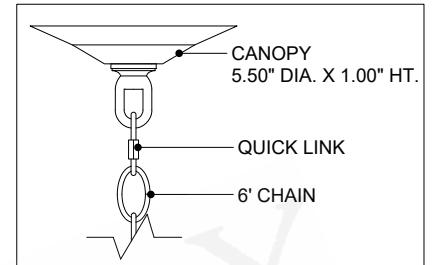

ITEM: 9000-1354

Overall Dimensions

Height: 23"
Diameter: 8"

CANOPY DETAIL