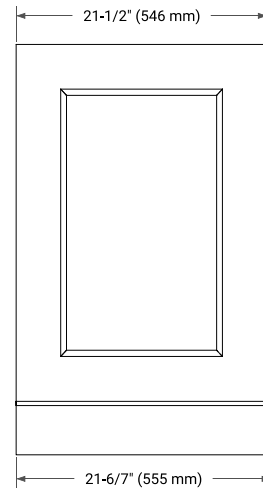

36" LEFT OFFSET CABINET

BASE CABINET DIMENSIONS

36" W x 21.5" D x 34.5" H

FEATURES

- Solid wood frame & plywood panels
- Dovetail drawers and joints
- Soft closing doors & drawers

HARDWARE FINISHES*

Brushed Nickel   Satin Brass   Matte Black   Polished Chrome

*Hardware comes preinstalled with the illustrated option. Other finishes are available on our online store if you prefer a different one.

AVAILABLE COLORS

White   Grey   Midnight Blue

FRONT VIEW

SIDE VIEW

PLAN VIEW