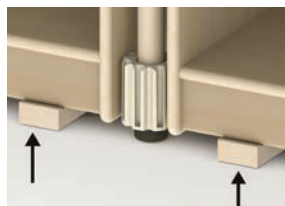

GATE WITH TALL ARCH

ITEM #	HT.	PRICE
1553JC	E or A	\$316.30

WELCOME ARCHES

Provides interest and design to any KYDZ Suite space. Open entrance is 32" wide for wheelchair accessibility (meets ADA Guidelines). Constructed from hard maple treated with KYDZTuff finish. Tall Welcome Arch includes aluminum threshold for exceptional stability, has 72" tall entrance and connects to both E or A Height Hubs. Short Welcome Arch has 48" entrance and connects to E Height Hubs and Mini Welcome Arch has 26½" tall entrance and connects to T Height Hubs. Arches are 1½" deep.

WELCOME ARCHES

ITEM #	HT.	PRICE
1555JC	26½" (T)	\$54.80
1552JC	48" (E)	\$58.20
1554JC	72" (E or A)	\$175.20

HUB CONNECTOR TABS (SET OF 2)

Connect your Jonti-Craft furniture items to any KYDZ Suite space using these Connector Tabs. Sold as a pair, includes hardware. Recommend using Starter Kit template to assist with proper mounting.

HUB CONNECTOR TABS (2)

ITEM #	PRICE
1592JC	\$5.00

IMMOBILIZER BLOCKS (SET OF 4)

Use KYDZ Suite Immobilizer Blocks to raise any mobile Jonti-Craft furniture item off the ground to safely connect with KYDZ Suite Hub and Panels. Lifts mobile units off the ground just enough so that casters do not touch the floor. Set of 4. For use with one mobile Jonti-Craft furniture item.

IMMOBILIZER BLOCKS (4)

ITEM #	PRICE
1599JC	\$31.30

HUBS

The KYDZ Suite™ Hubs are central to creating your own space—you can attach items at eight different 45-degree angle increments. Bottoms have slip-resistant rubber stoppers. Wooden dowels are made of maple with KYDZTuff® finish. Top & bottom connector Hubs are made from molded nylon and wooden top cap screws on with friction fit rubber gasket to tightly secure the Hubs in place. 2½" wide x 2½" deep. Available in 24½", 29½", and 35½" heights. Patent pending.