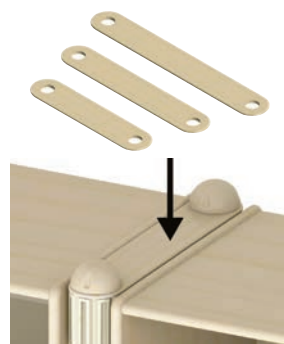

IMMOBILIZER BLOCKS (4)

ITEM #	PRICE
1599JC	\$31.30

HUBS

The KYDZ Suite™ Hubs are central to creating your own space—you can attach items at eight different 45-degree angle increments. Bottoms have slip-resistant rubber stoppers. Wooden dowels are made of maple with KYDZTuff® finish. Top & bottom connector Hubs are made from molded nylon and wooden top cap screws on with friction fit rubber gasket to tightly secure the Hubs in place. 2½" wide x 2½" deep. Available in 24½", 29½", and 35½" heights. Patent pending.

HUBS

ITEM #	HT.	PRICE
1502JCT	T	\$31.30
1502JCE	E	\$31.30
1502JCA	A	\$31.30

WALL CONNECTORS

Pre-drilled holes and included hardware make it easy to connect your KYDZ Suite components to the wall using Wall Connectors. 3" wide x ½" deep. Available in 24½", 29½", and 35½" heights.

WALL CONNECTORS

ITEM #	HT.	PRICE
1556JCT	T	\$31.30
1556JCE	E	\$31.30
1556JCA	A	\$31.30

STABILIZER WING PAIRS

Increase stability while maintaining aesthetics with KYDZ Suite Stabilizer Wings. Sold in pairs. Baltic birch plywood treated with KYDZTuff finish. ½" wide x 8½" deep. Available in 24½", 29½", and 35½" heights.

STABILIZER WING PAIRS

ITEM #	HT.	PRICE
1570JCT	T	\$40.00
1570JCE	E	\$40.00
1570JCA	A	\$40.00

FILLER PLATES

Use KYDZ Suite Filler Plates to fill spaces between two pieces of Jonti-Craft furniture and two KYDZ Suite Hubs. Creates a flush, attractive surface. Baltic birch plywood treated with KYDZTuff finish. Fits 12", 15", or 18" deep furniture and all Hub heights.