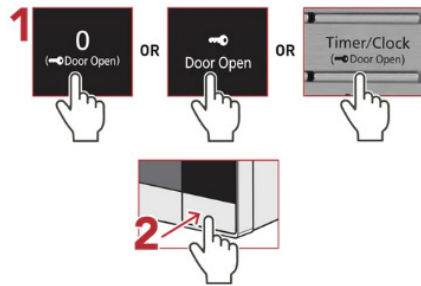

Panasonic®

Specifications

- Dimensions: 21 7/8" W x 11 15/16" H x 19 7/16" D (555 x 304 x 493 mm)
- Weight: 31.0 lbs (14.1 kg)

How to open/unlock door

With the door closed, press:

1. The [**Door Open**] button*
2. Door release button

NOTE: The locked door will disengage when unit is unplugged.
*The "Door Open" button will vary by model.

How to deactivate safety lock

Press:

1. [**Turbo Defrost**] or [**Auto Defrost**]
2. [**Timer**]
3. [**Popcorn**]

To re-activate the safety door lock, repeat the above steps.