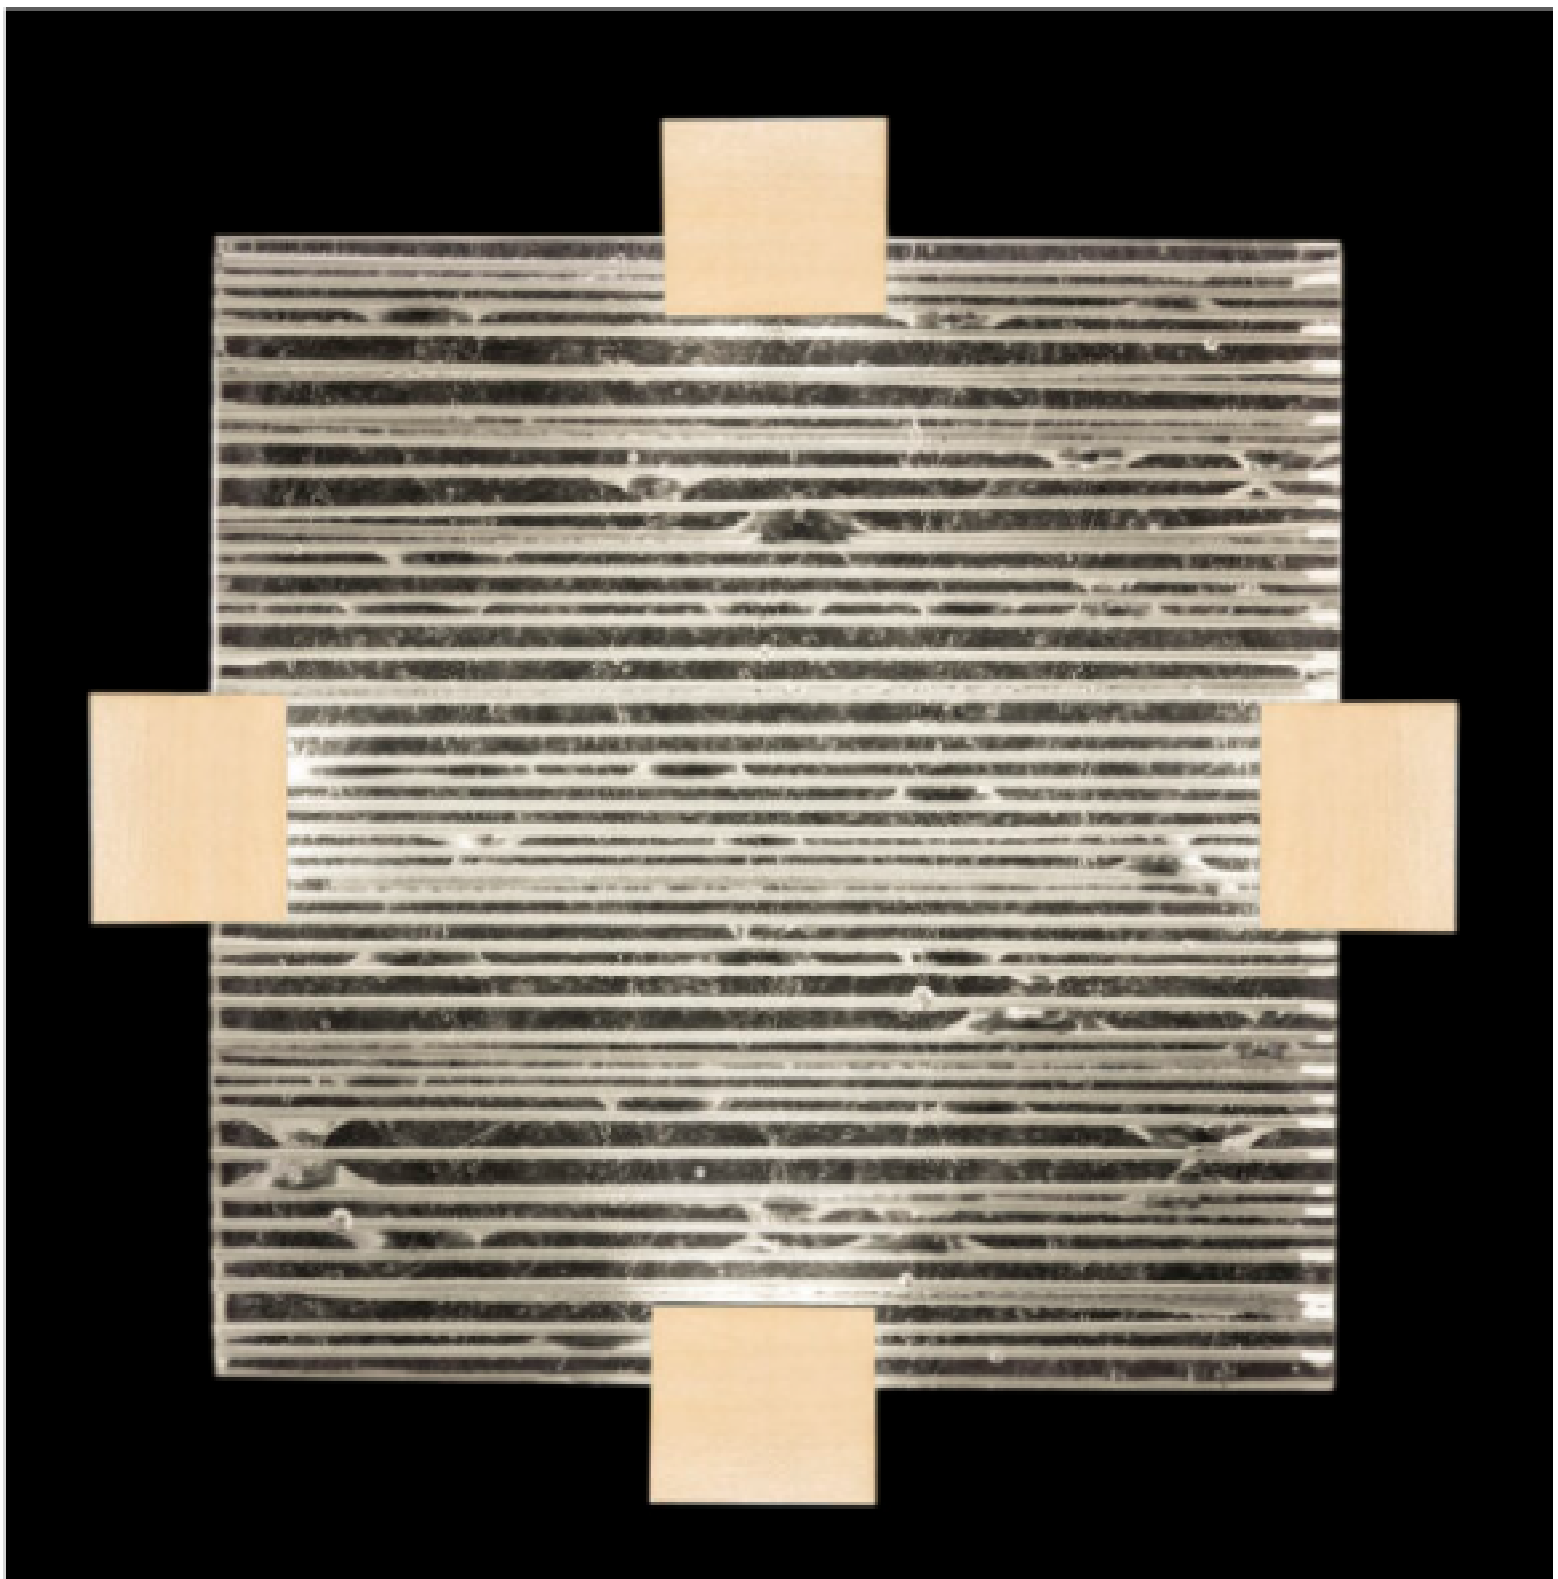

FINE ART

HANDCRAFTED LIGHTING

TERRA 16.75" SQUARE FLUSH MOUNT 895440-35

DESCRIPTION

Semi-flush mount featuring "Rake" cast glass. Inspired by Zen patterns formed with tiny pebbles, "Rake" combines monumental cast glass with deep hand carved patterns, perfectly captured by an array of hidden waterproof LEDs, giving the glass a truly cont

MODEL NUMBER

895440-35

DIMENSIONS

3.9" H x 16.75" W (10 cm x 43 cm)

DIMENSIONS

3.9" H x 16.75" W (10 cm x 43 cm)

NET WEIGHT

35 lbs., 16 kgs