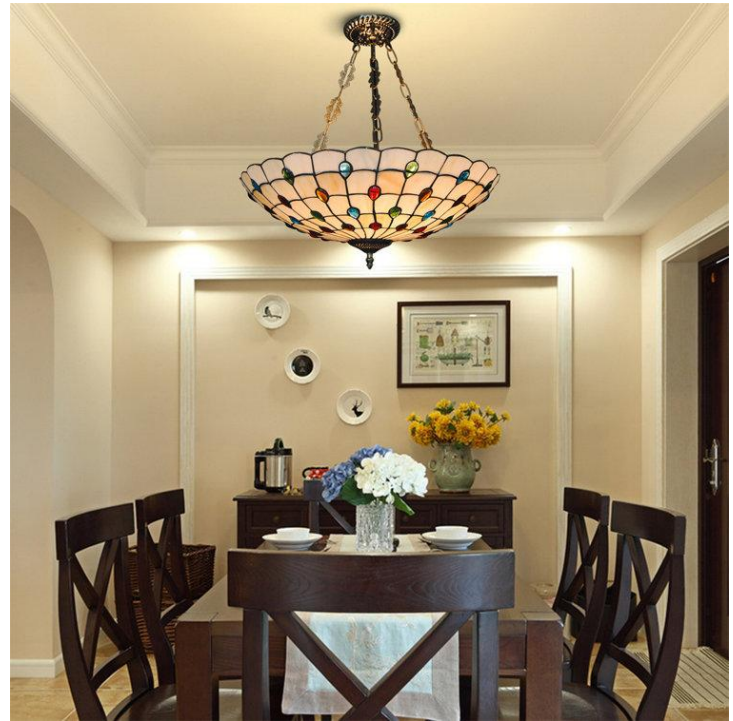

Specifications

Color: White, Multicolor
Style: Tiffany Style
Material: Glass, Zinc Alloy
Process: Handmade Soldering
Indoor/Outdoor Usage: Indoor
Assembly Required: Yes
Mount Type: Ceiling Mount
Control Method: Wall Switch (Not Included)
Power Source: Wired
Efficiency: E
Max. Single Bulb Power: 60W
Frequency: 50-60Hz
Voltage: **110-240V**
Light Source: 5* E26 Bulbs (Not Included)
Illumination Area: 10-15 m²/107.64-161.46ft²
Overall Product Diameter: 52.07cm/20.5in
Base Diameter: 10.92cm/4.3in
Each Chain Length: 50.8cm/20in
Chain Adjustable Range: 50-60cm/19.68-23.62in

Package Included

1* Ceiling Light
1* English Manual
Other Accessories for Installation

Application

It is suitable for the living room, dining room, study room, bedroom, kitchen, lobby, hallway, libraries, restaurant, church, cafe, shops, waiting room, hotel, beauty salon, attics, foyers, basements, bars, clubs, dining rooms, porches, and other places of 107.64-161.46ft².