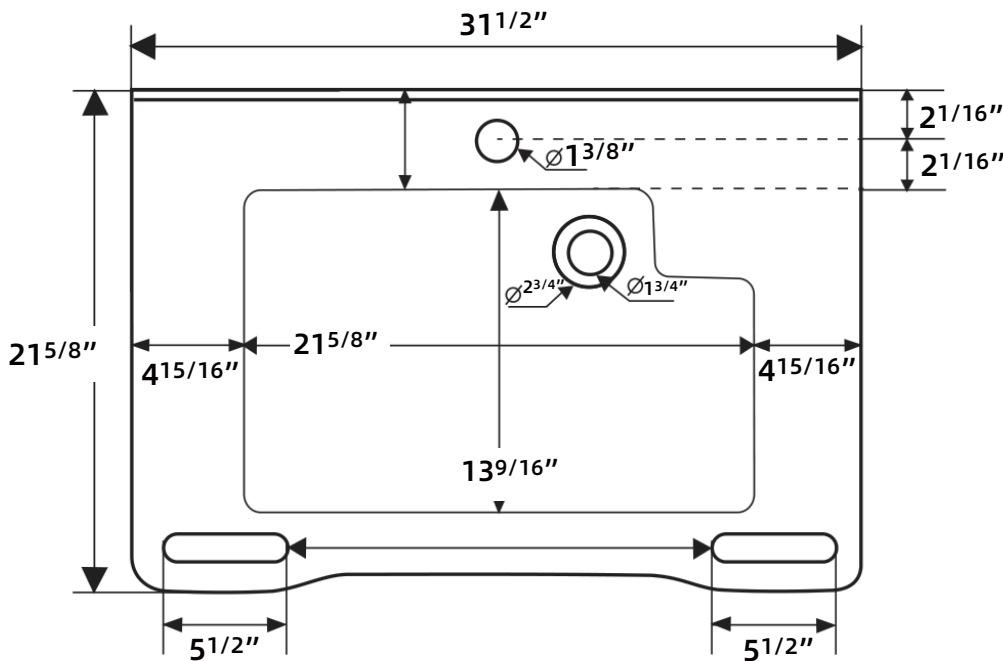

SIZE DETAILS

CERAMIC SINK

support@trendytotesinc.com
626 679 3588

PRODUCT
INSTRUCTION
VIDEO

All dimensions are nominal,
minor variations may occur.

TOP VIEW

SIDE VIEW